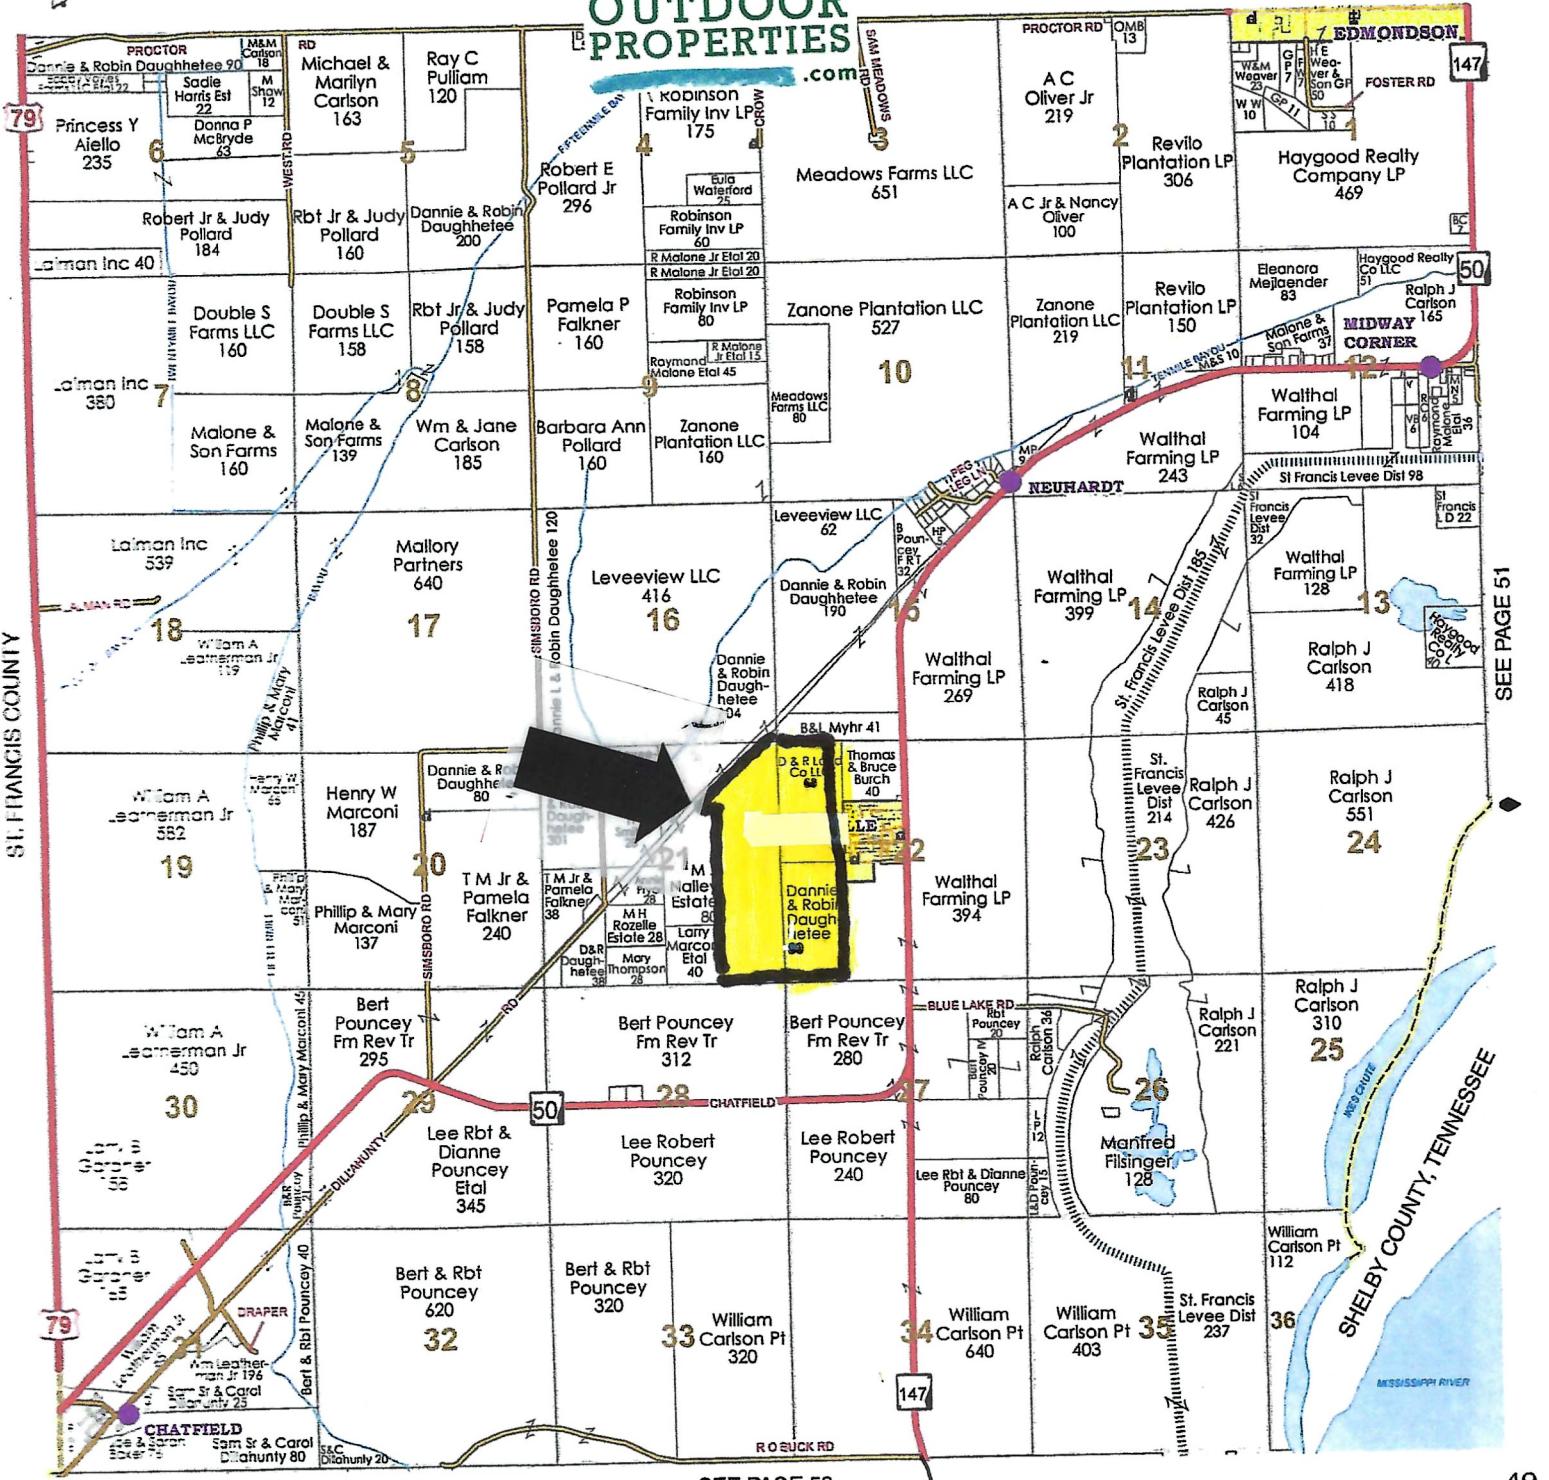

OUTDOOR PROPERTIES

ST. FRANCIS COUNTY

SEE PAGE 51

SEE PAGE 53

49

Horseshoe Lake

290 Acres +-