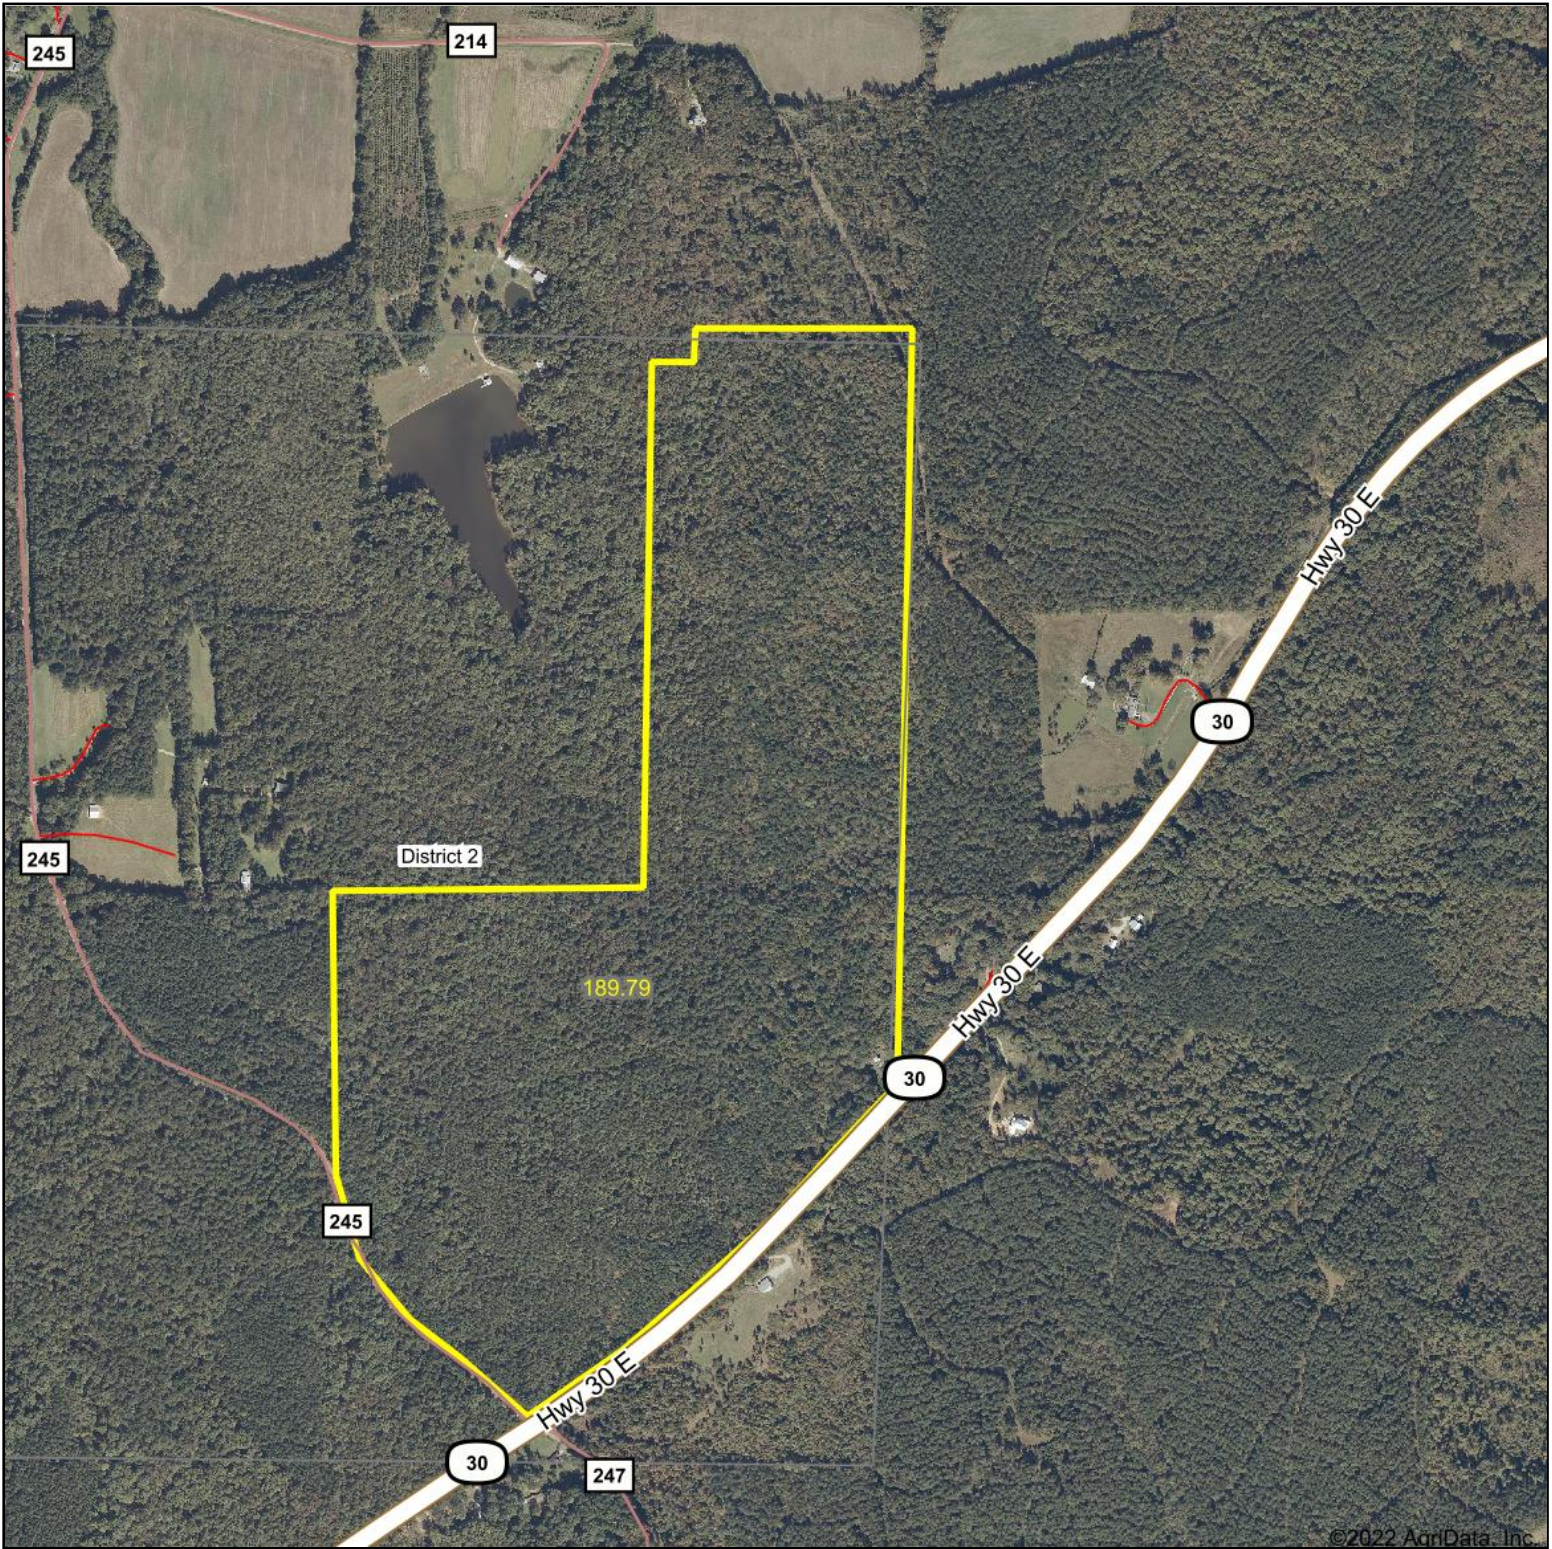

Aerial Map

©2022 AgriData, Inc.

Map Center: 34° 25' 53.7, -89° 19' 6.98

32-7S-1W
Lafayette County
Mississippi

7/8/2022

Maps Provided By:

© AgriData, Inc. 2021

www.AgriDataInc.com