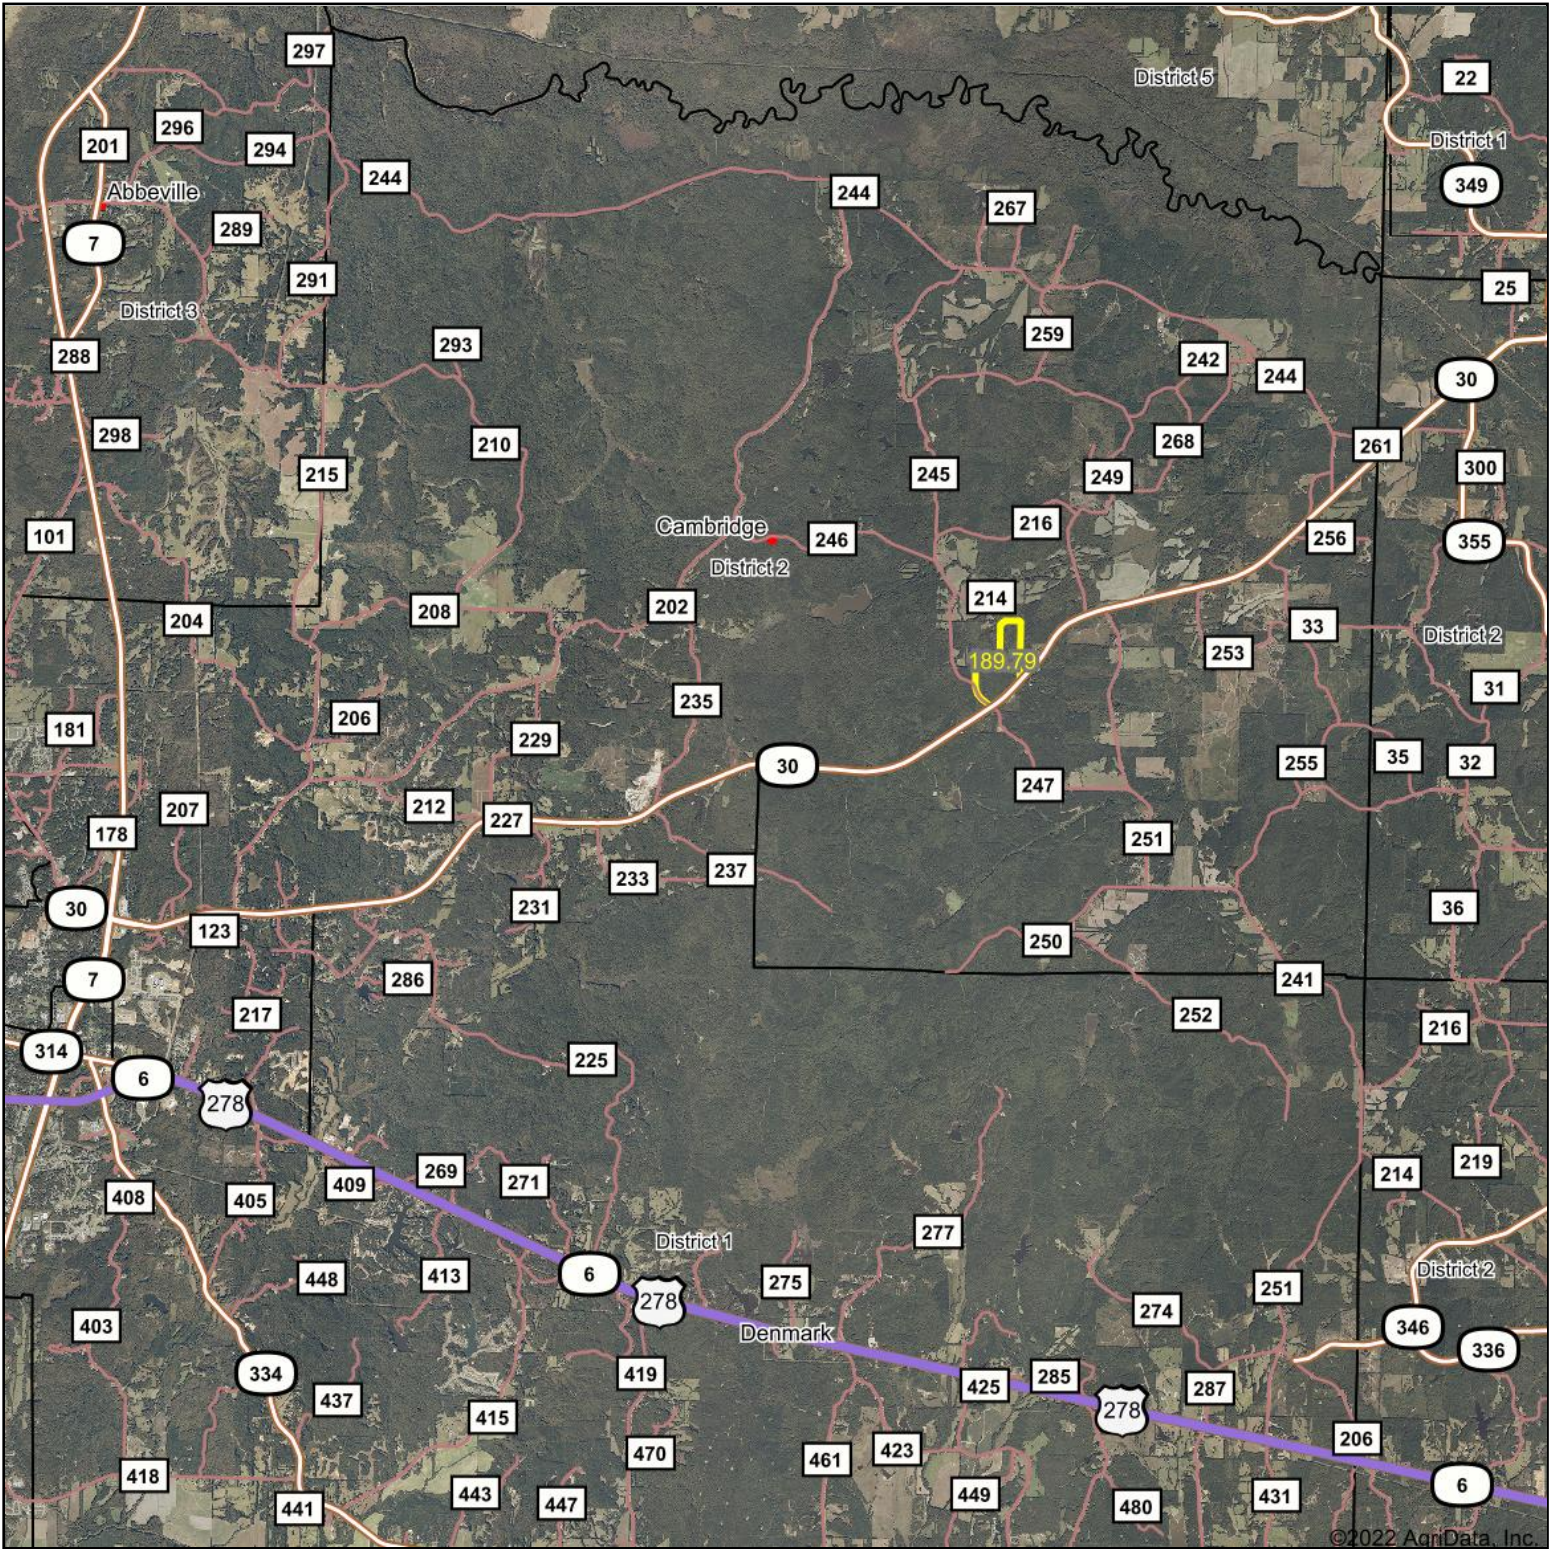

Aerial Map

Map Center: 34° 24' 38.74, -89° 21' 52.9

1-8S-2W
Lafayette County
Mississippi

7/8/2022

Maps Provided By:

© AgriData, Inc. 2021

www.AgriDataInc.com