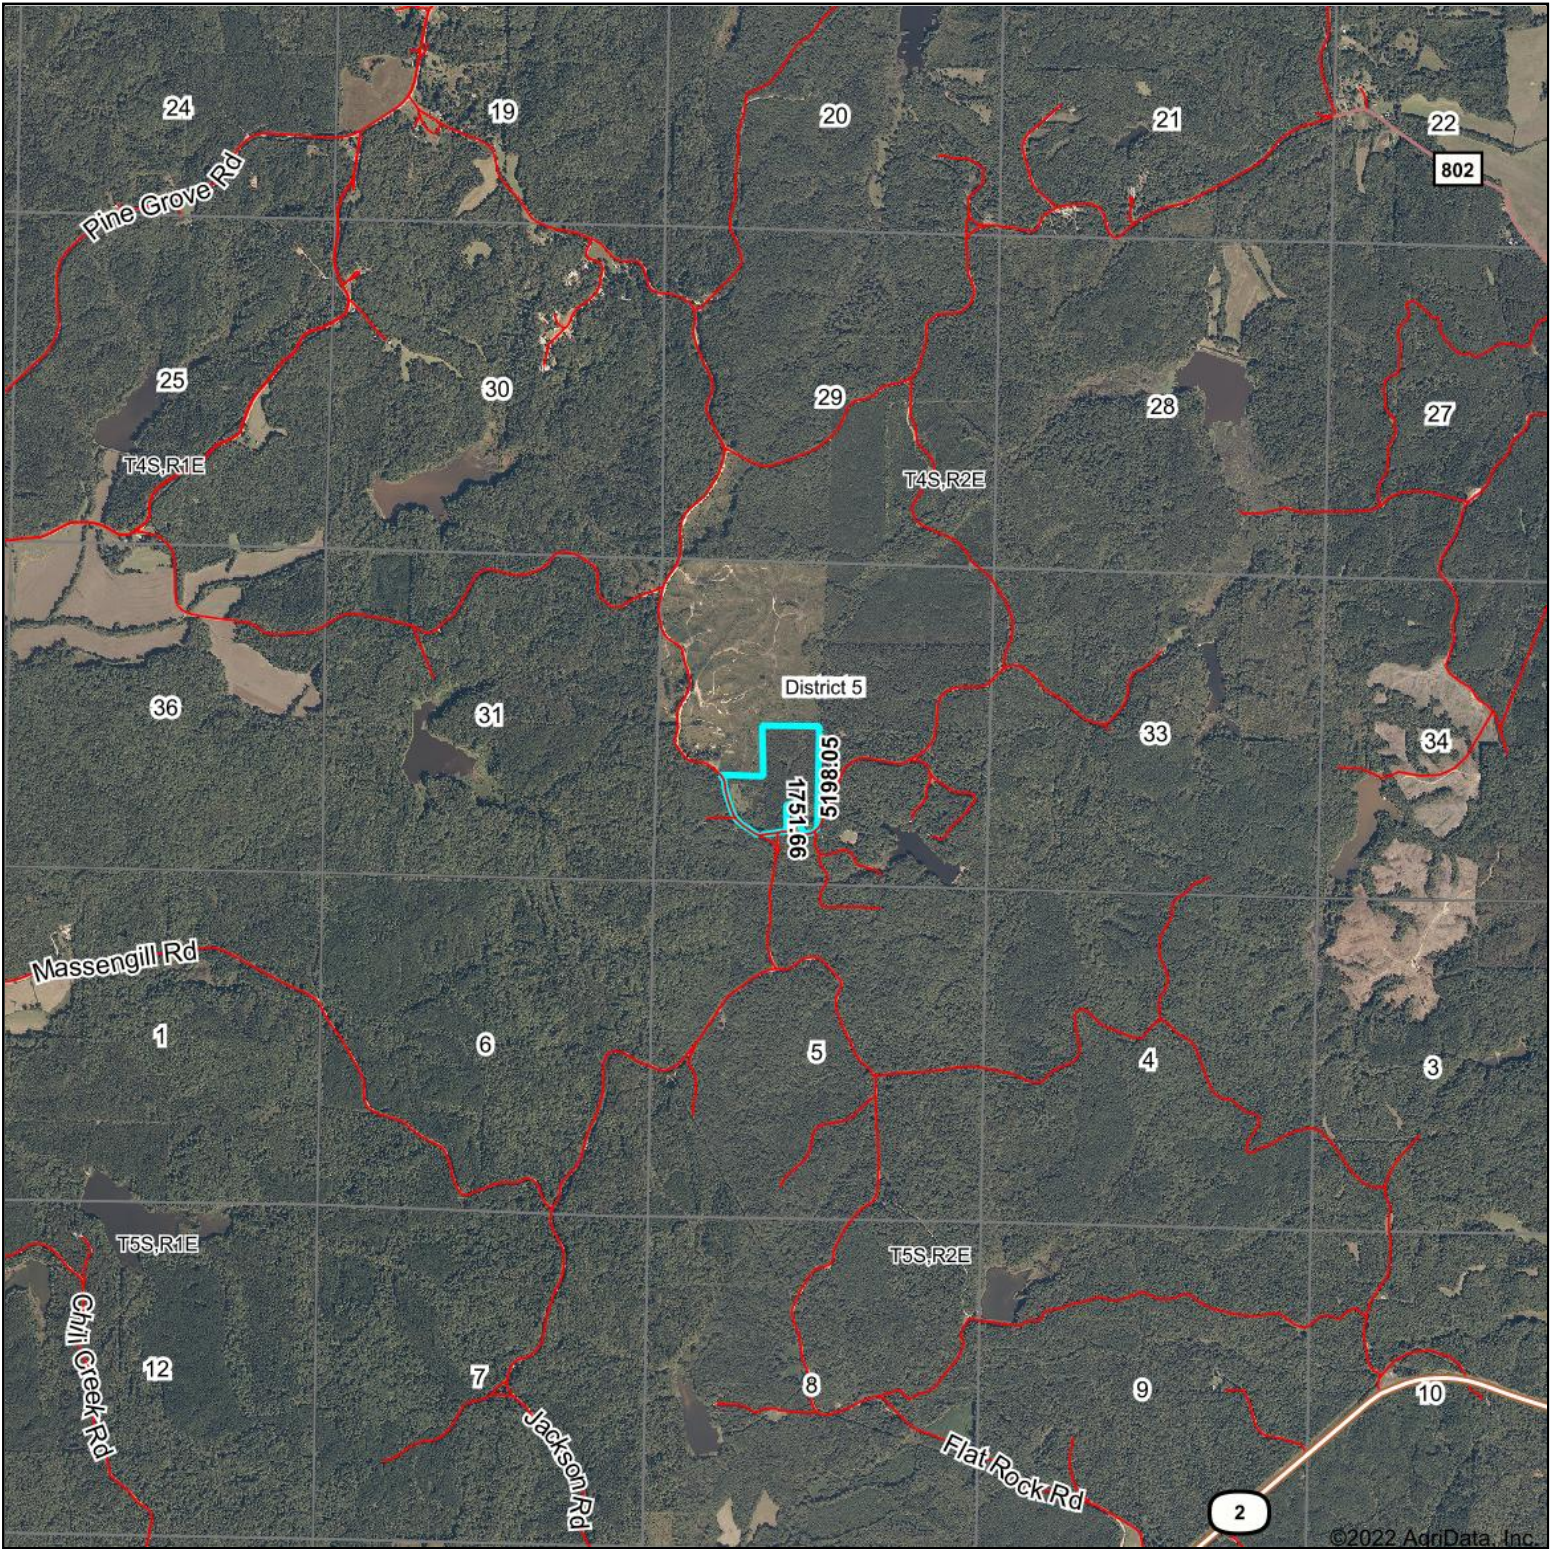

# Aerial Map

Map Center: 34° 41' 24.2, -89° 7' 2.42

**32-4S-2E**  
**Benton County**  
**Mississippi**

6/30/2022

Maps Provided By:

© AgriData, Inc. 2021

www.AgriDataInc.com