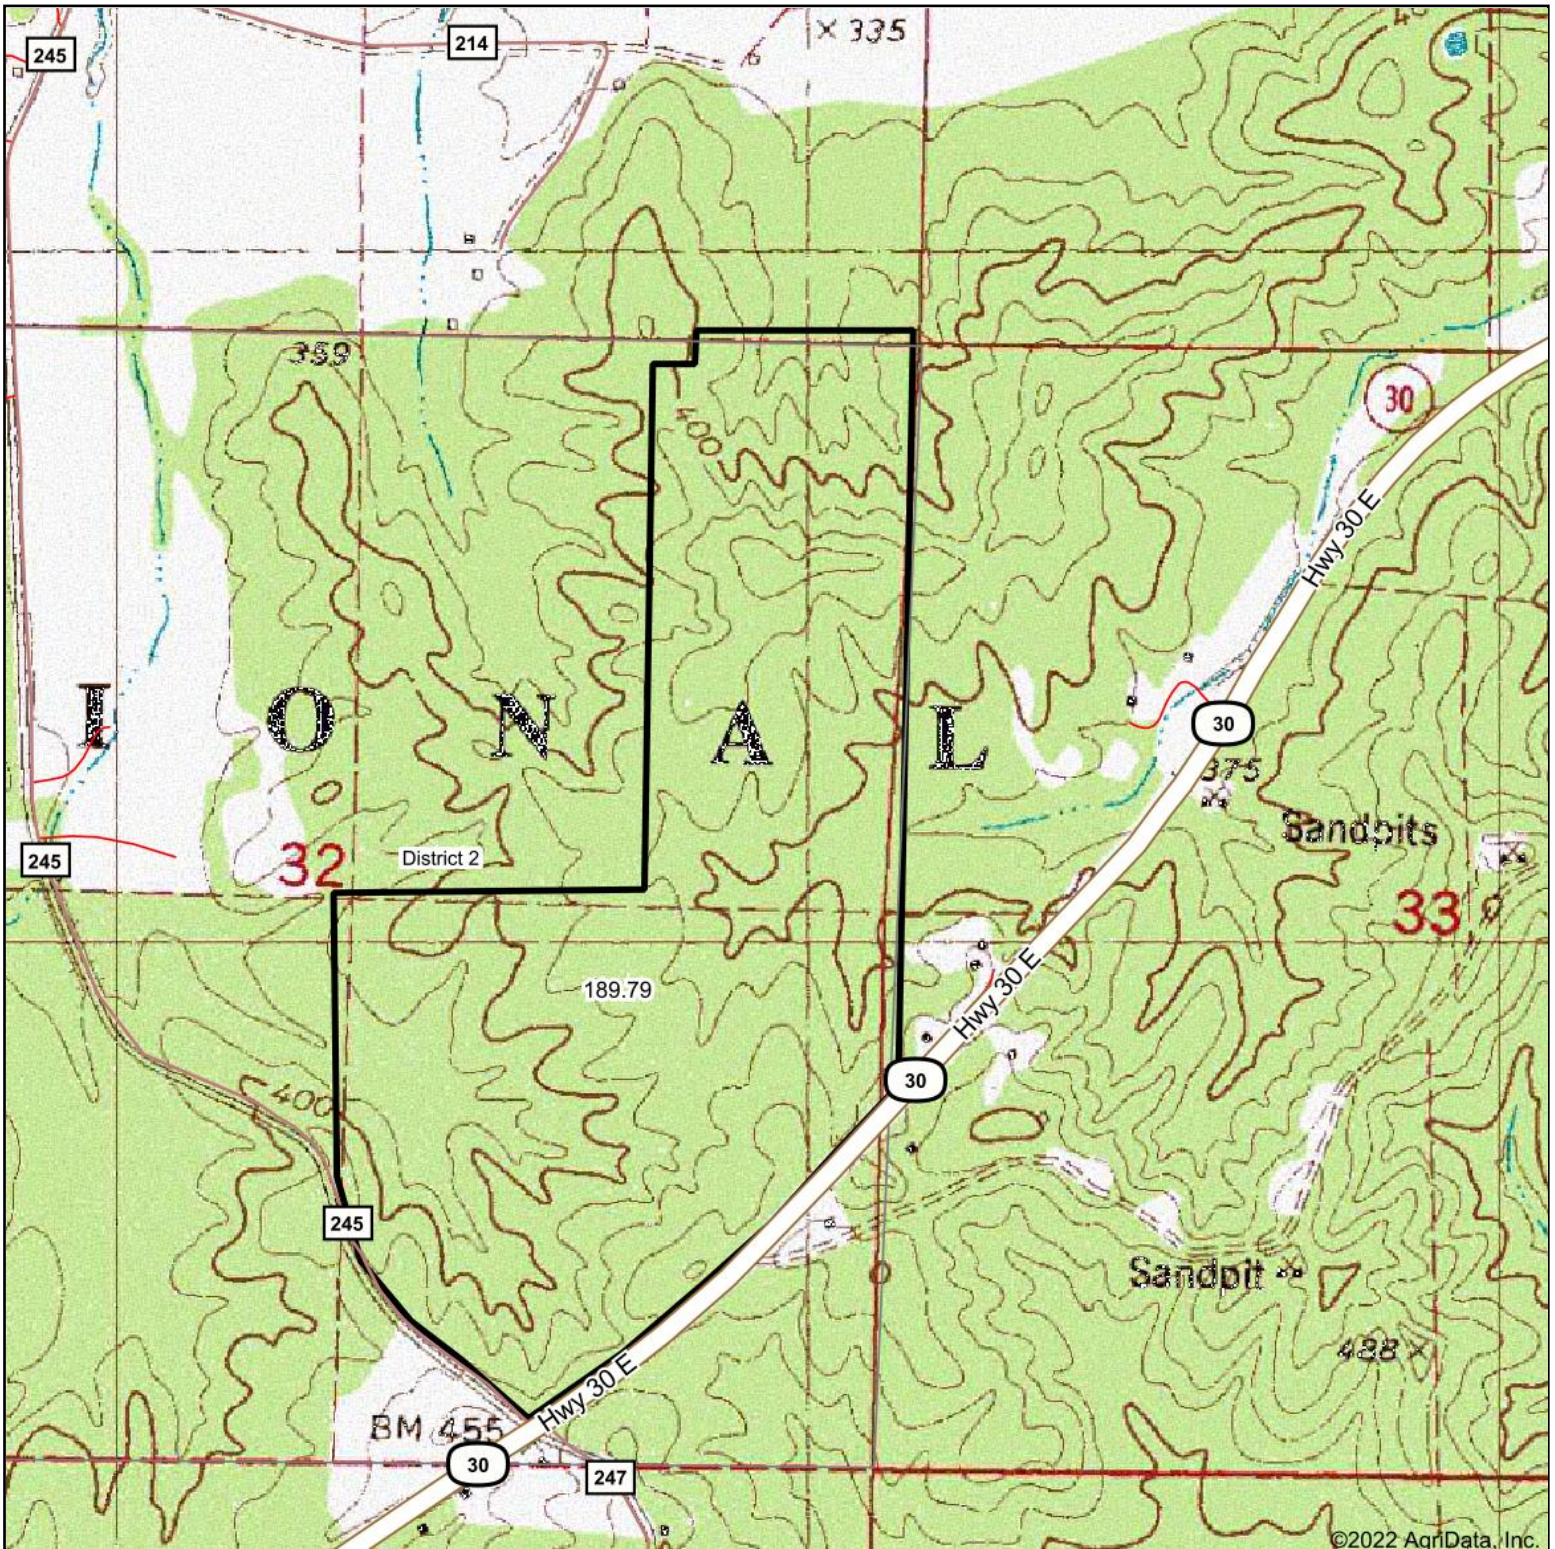

Topography Map

©2022 AgriData, Inc.

map center: 34° 25' 53.7, -89° 19' 6.98

Maps Provided By:

© AgriData, Inc. 2021 www.AgriDataInc.com

32-7S-1W
Lafayette County
Mississippi

7/8/2022