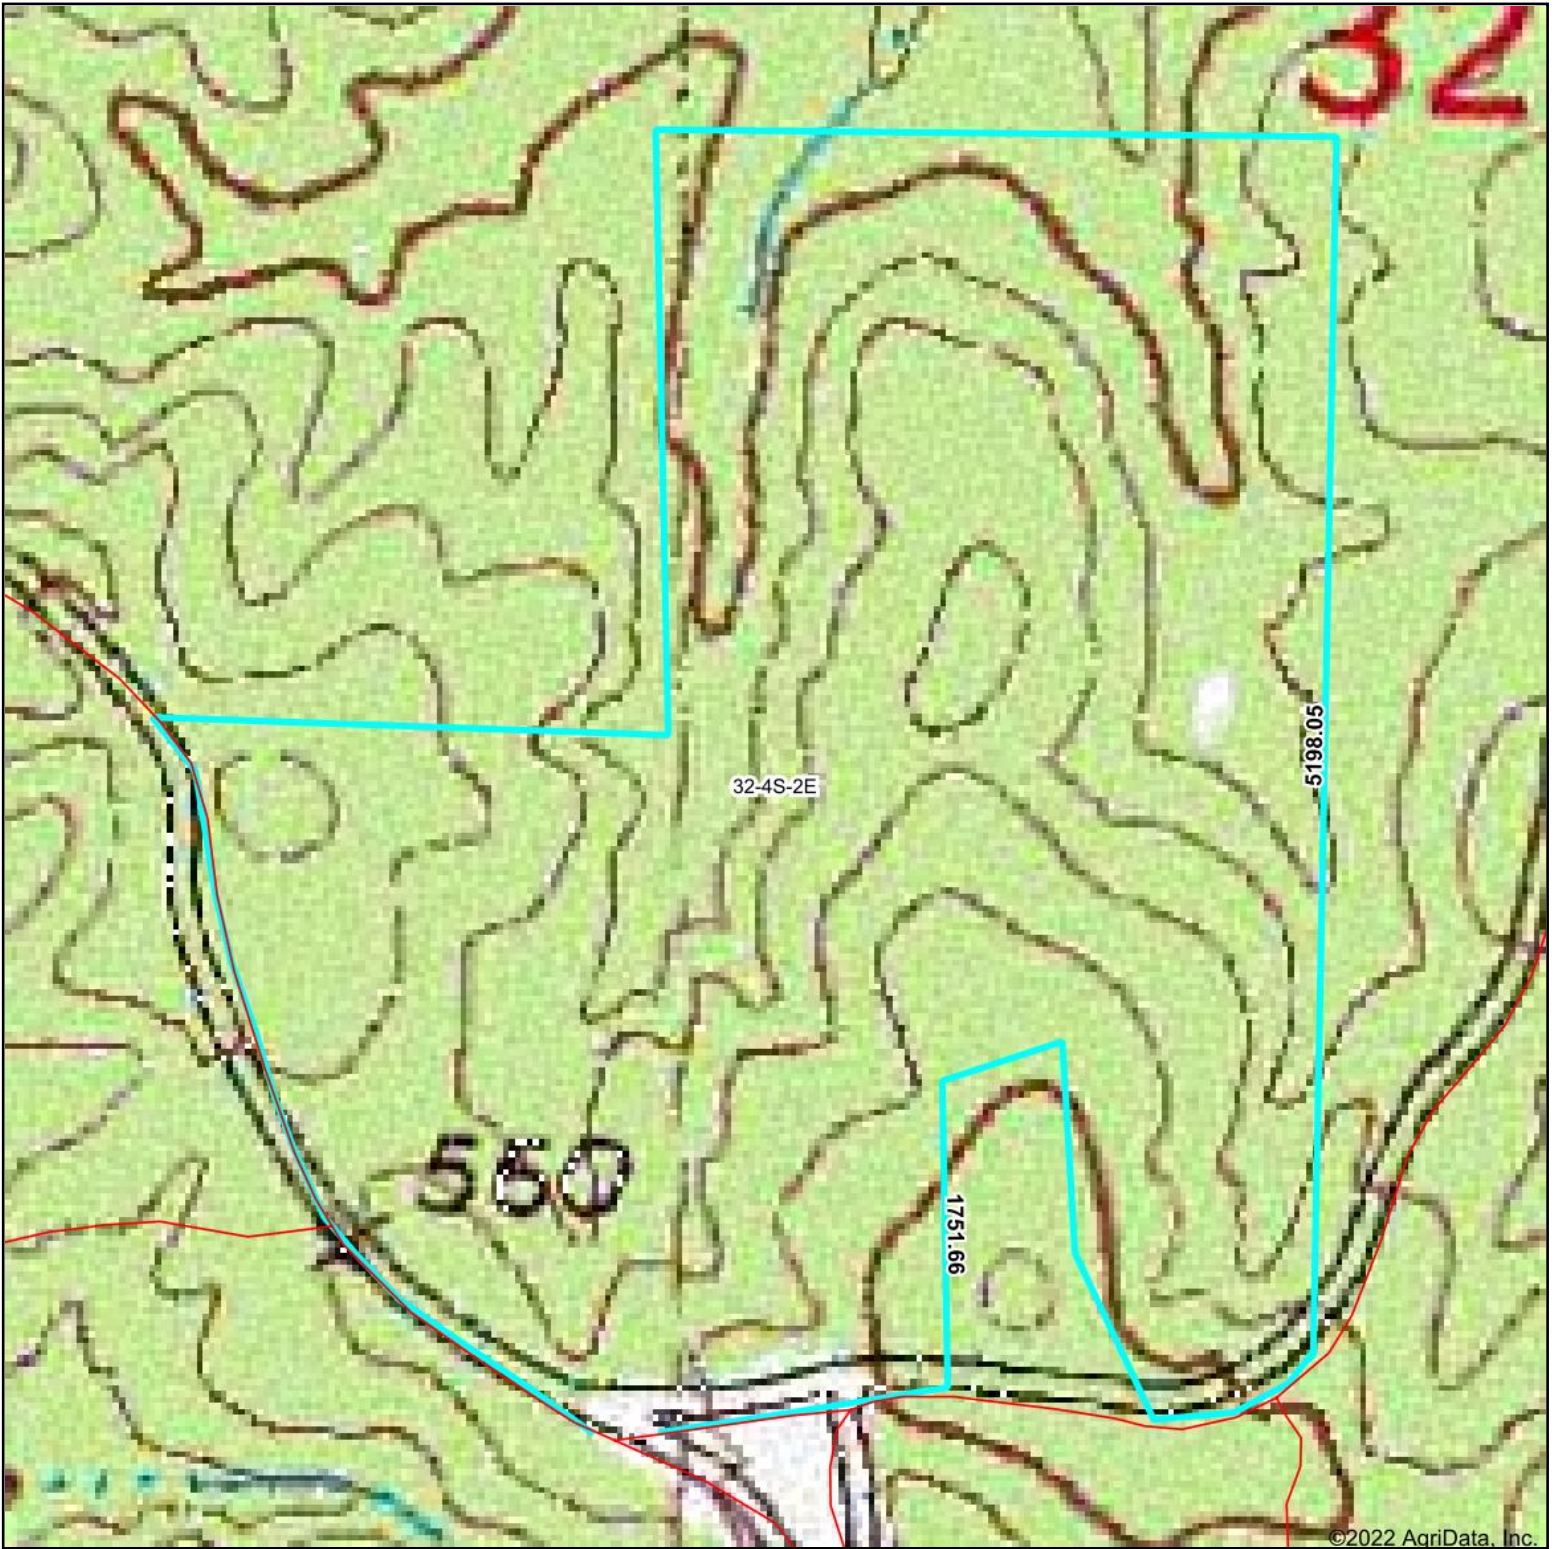

Topography Map

©2022 AgriData, Inc.

map center: 34° 41' 23.6, -89° 7' 3.04

Maps Provided By:

© AgriData, Inc. 2021

www.AgriDataInc.com

32-4S-2E
Benton County
Mississippi

6/30/2022