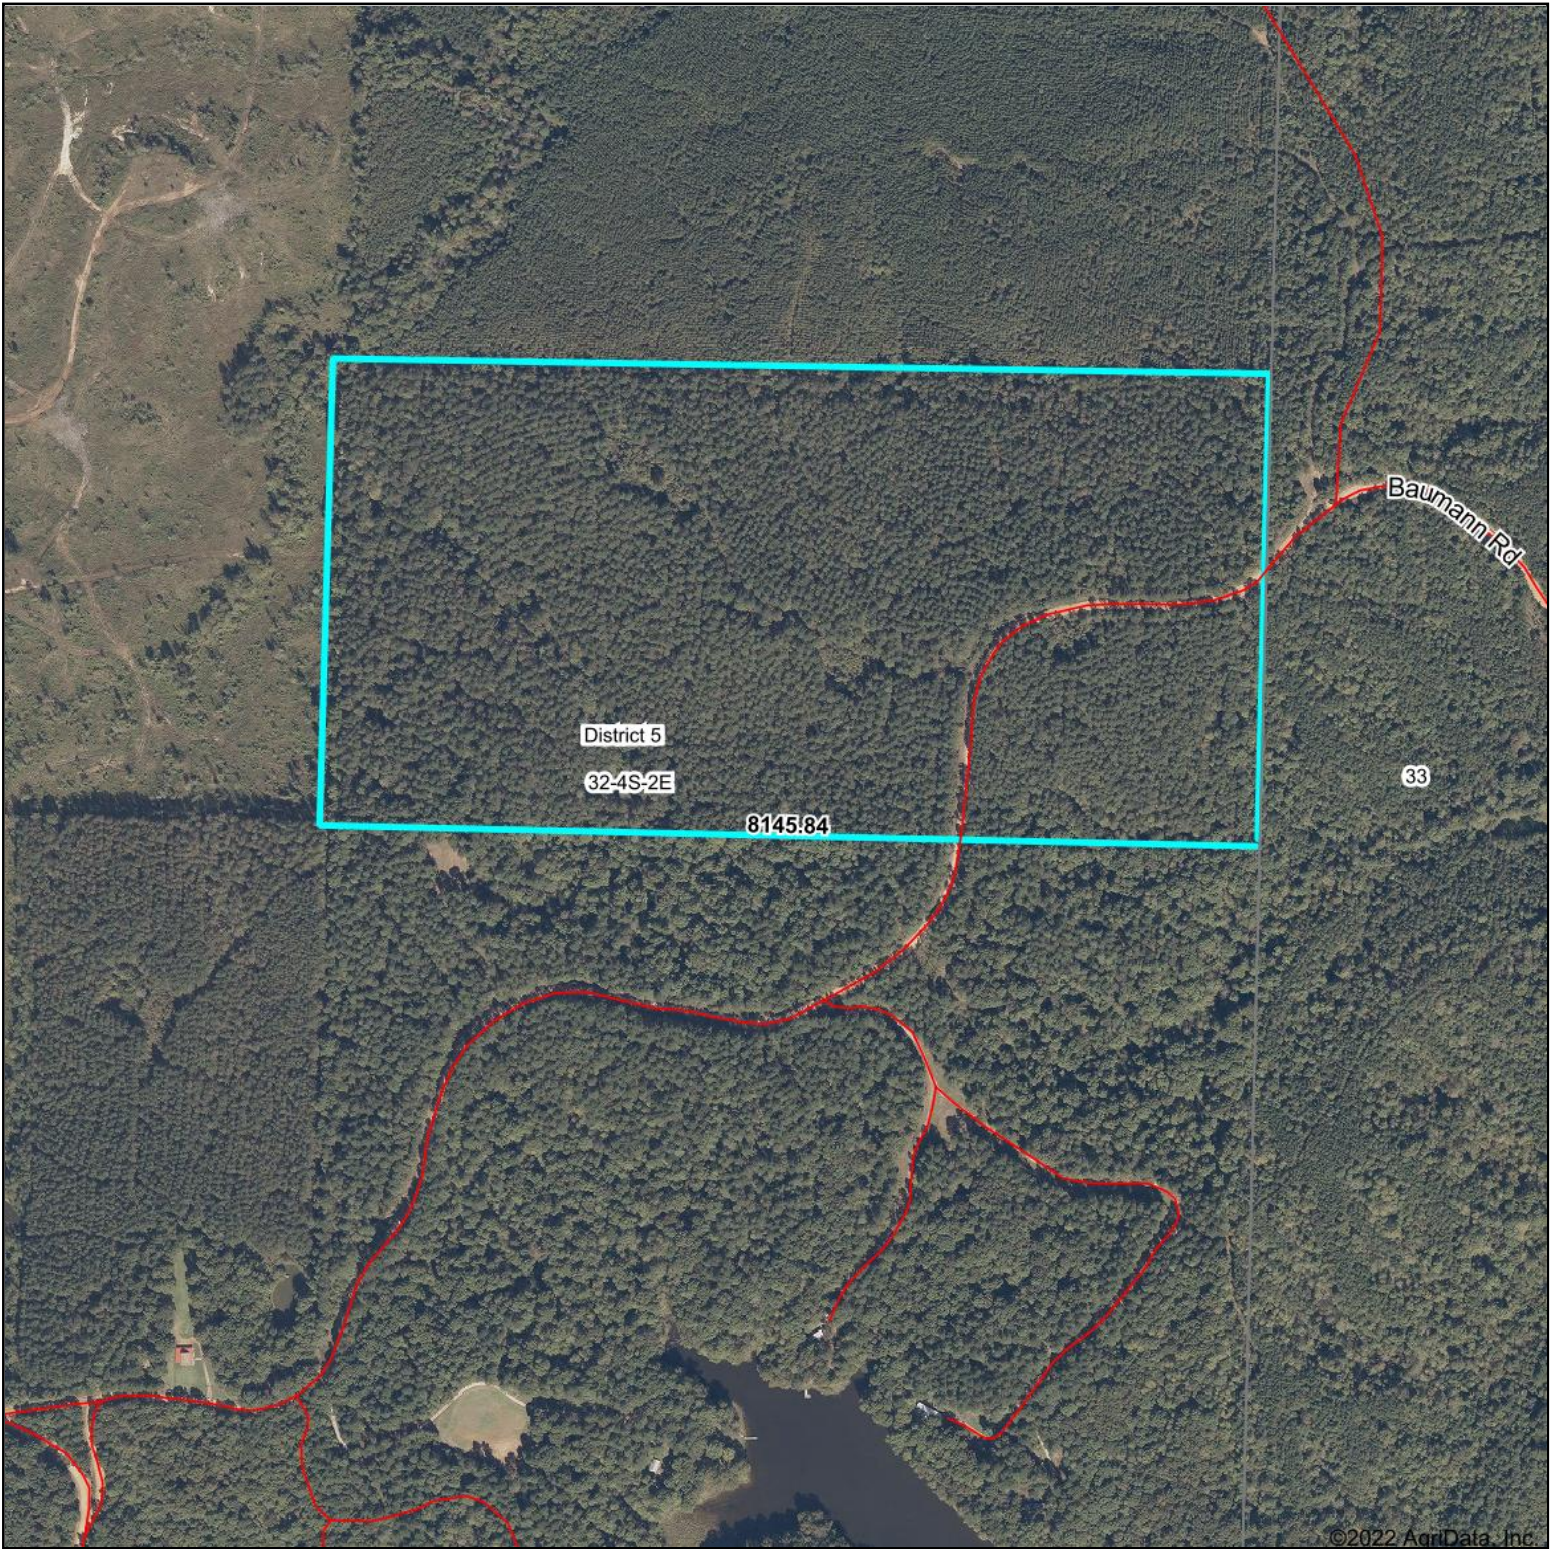

Aerial Map

Map Center: 34° 41' 33.65, -89° 6' 38.64

32-4S-2E
Benton County
Mississippi

6/30/2022

Maps Provided By:

© AgriData, Inc. 2021

www.AgriDataInc.com