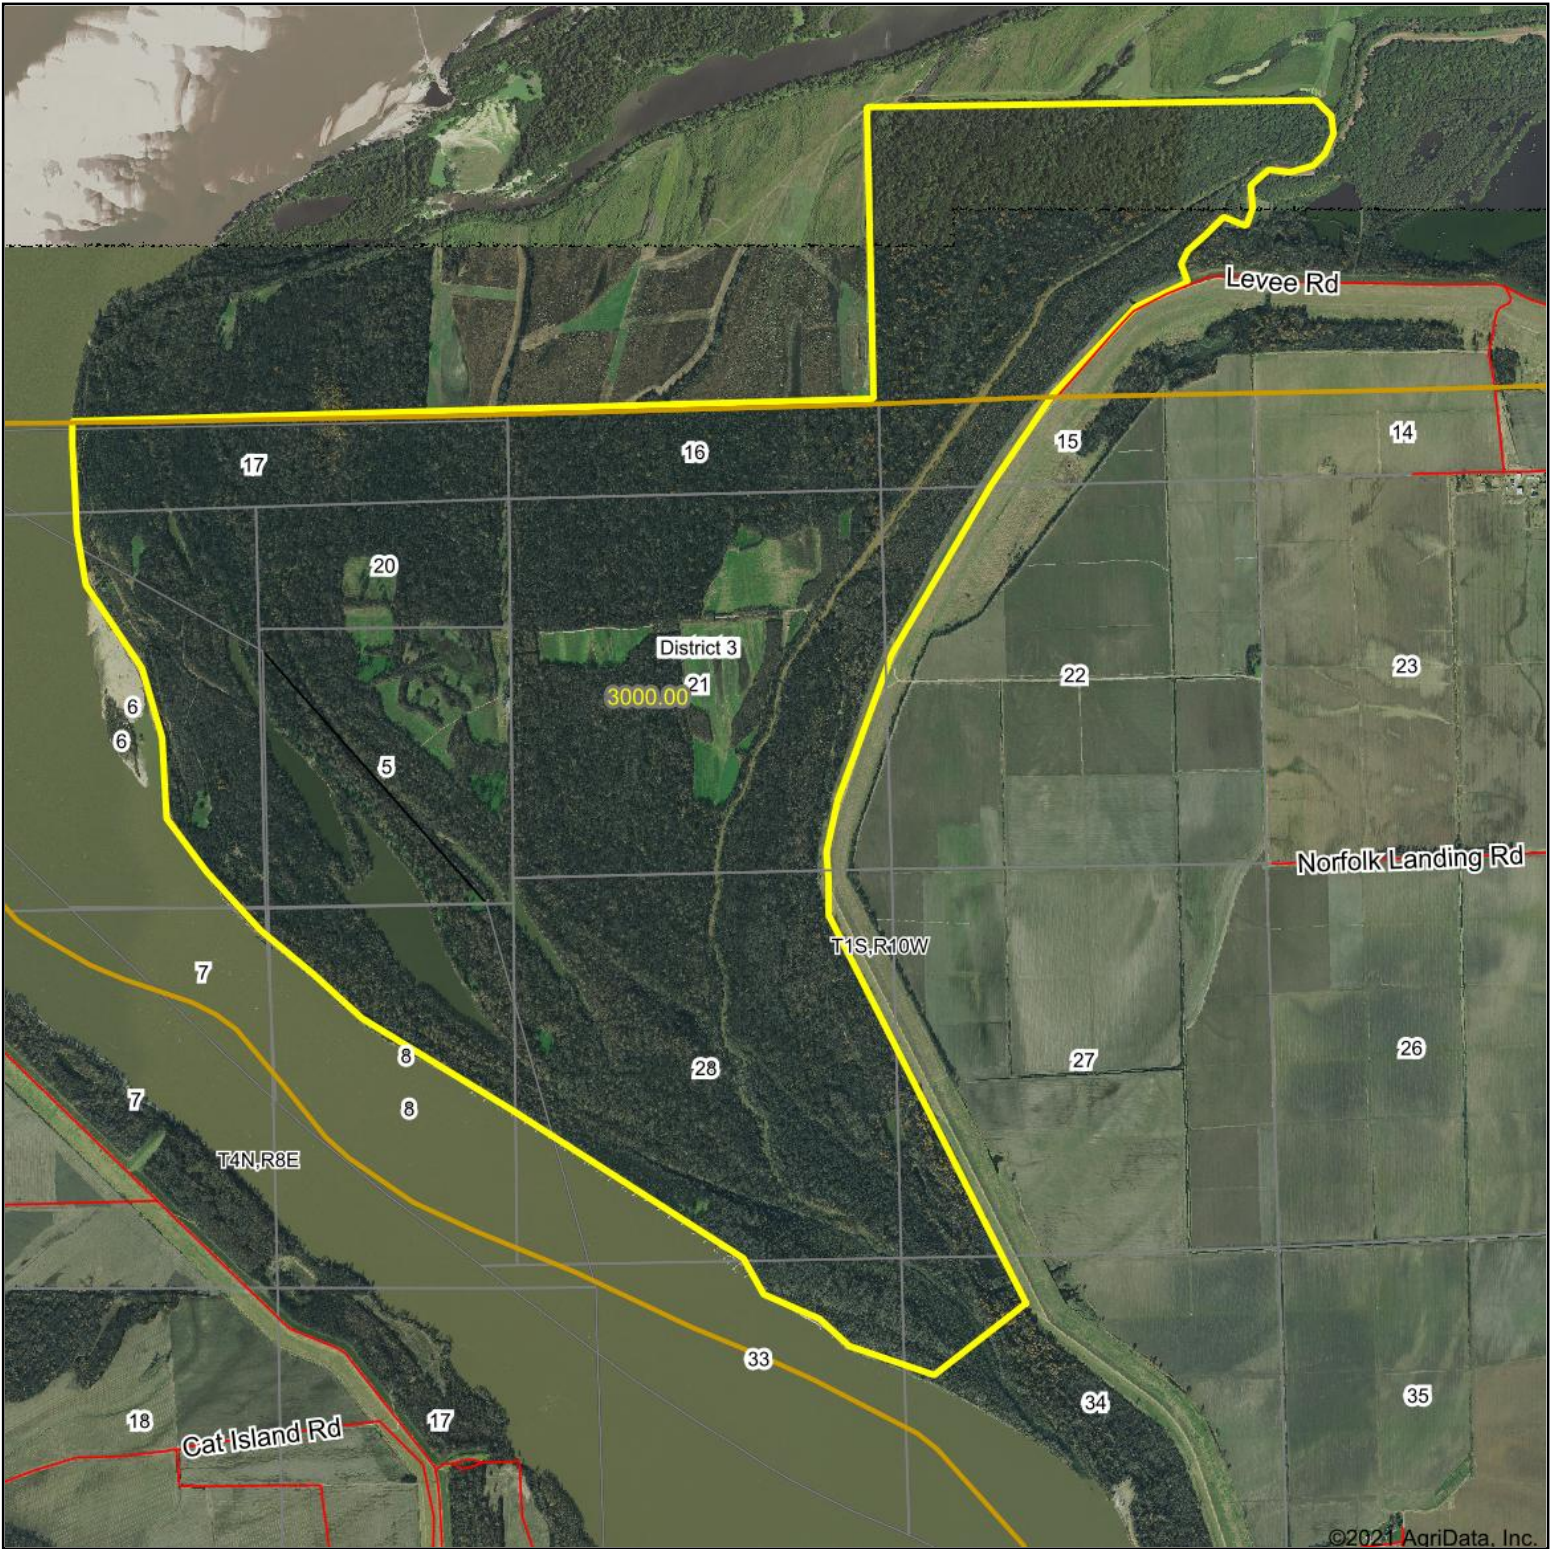

Aerial Map

Map Center: 34° 58' 52.16, -90° 15' 38.56

21-1S-10W
De Soto County
Mississippi

1/7/2021

Maps Provided By:

© AgriData, Inc. 2020

www.AgridataInc.com