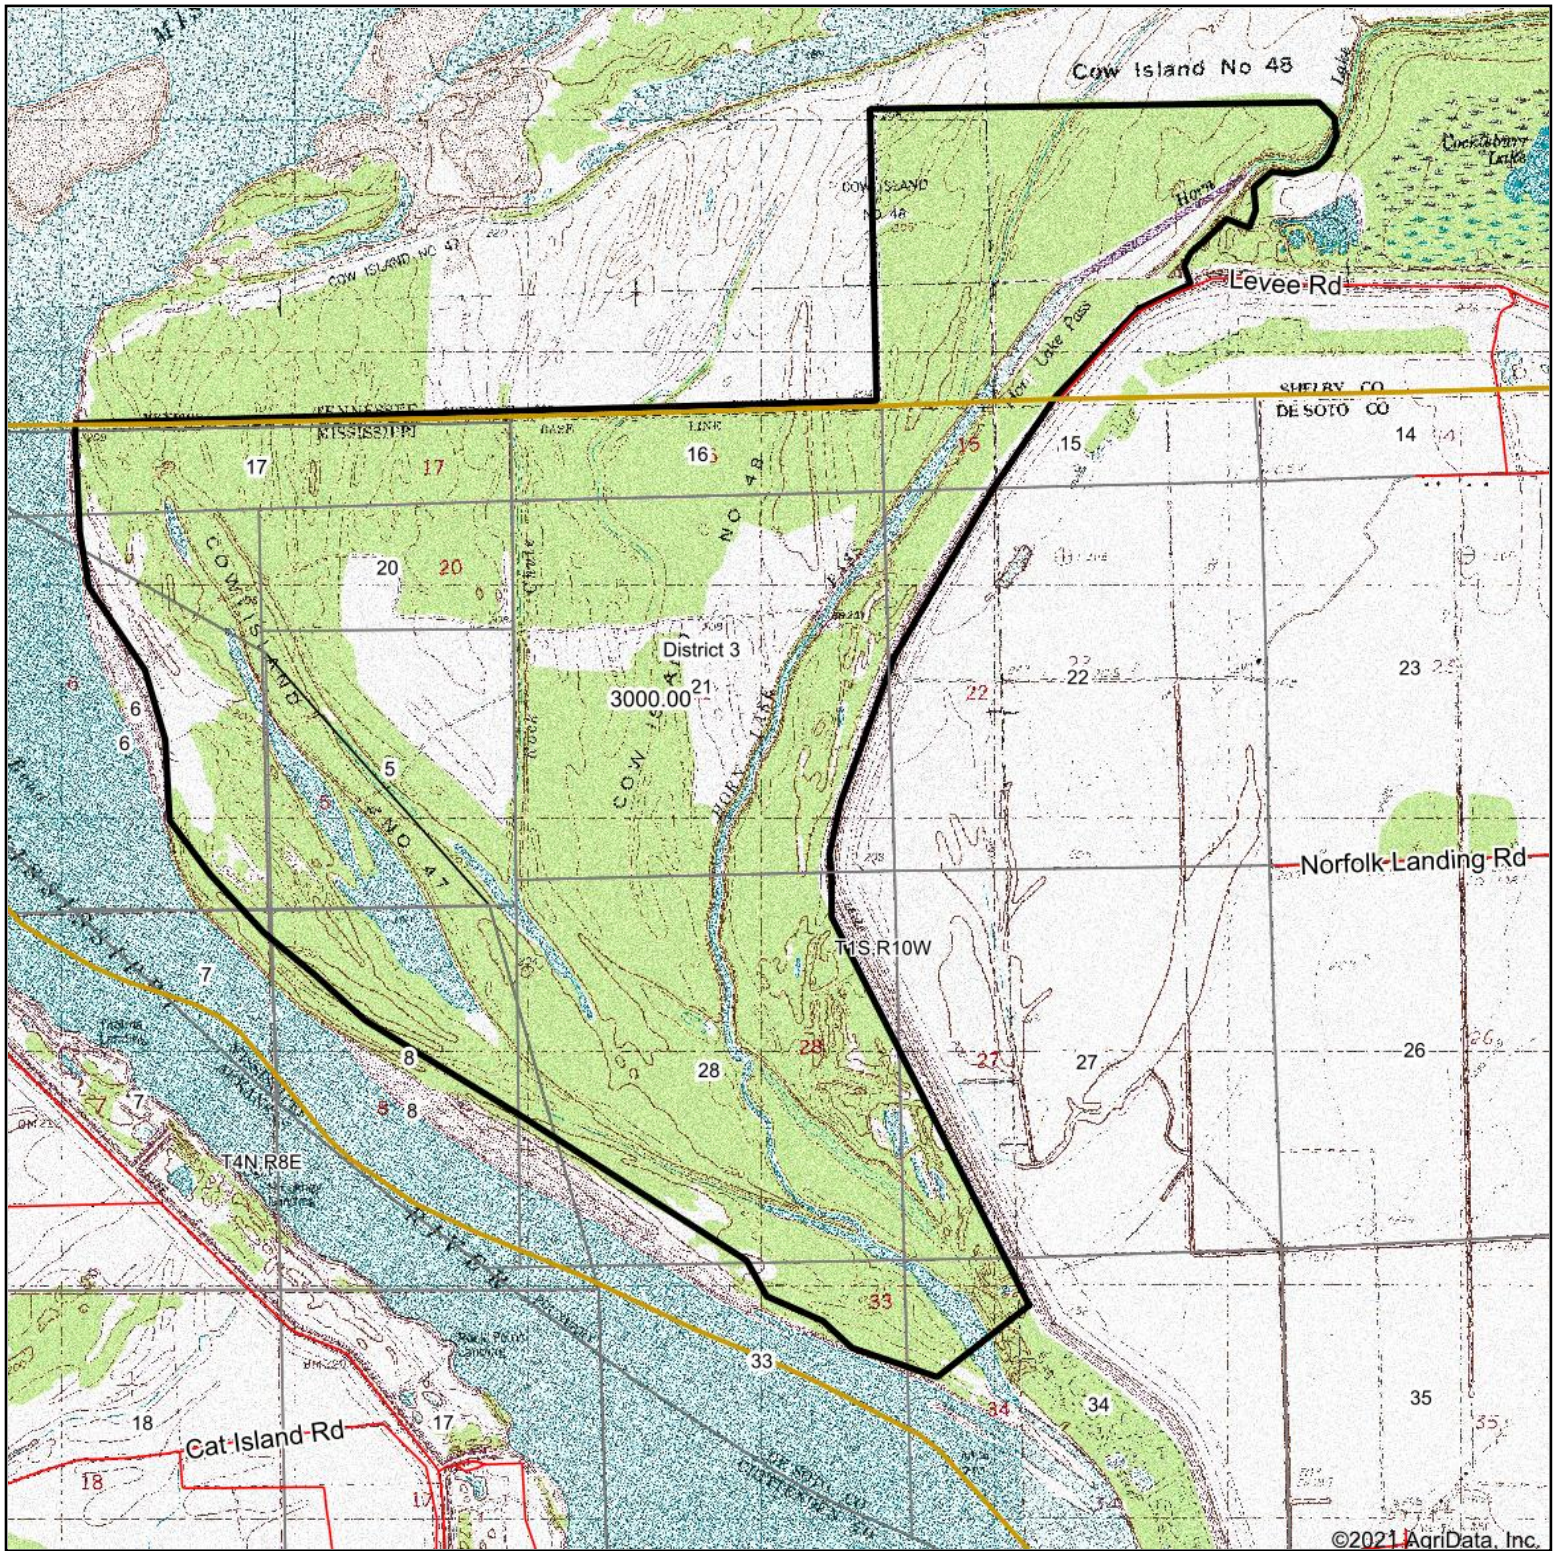

Topography Map

©2021 AgriData, Inc.

map center: 34° 58' 52.16, -90° 15' 38.56

Maps Provided By:

© AgriData, Inc. 2020

www.AgrIDataInc.com

21-1S-10W
De Soto County
Mississippi

1/7/2021