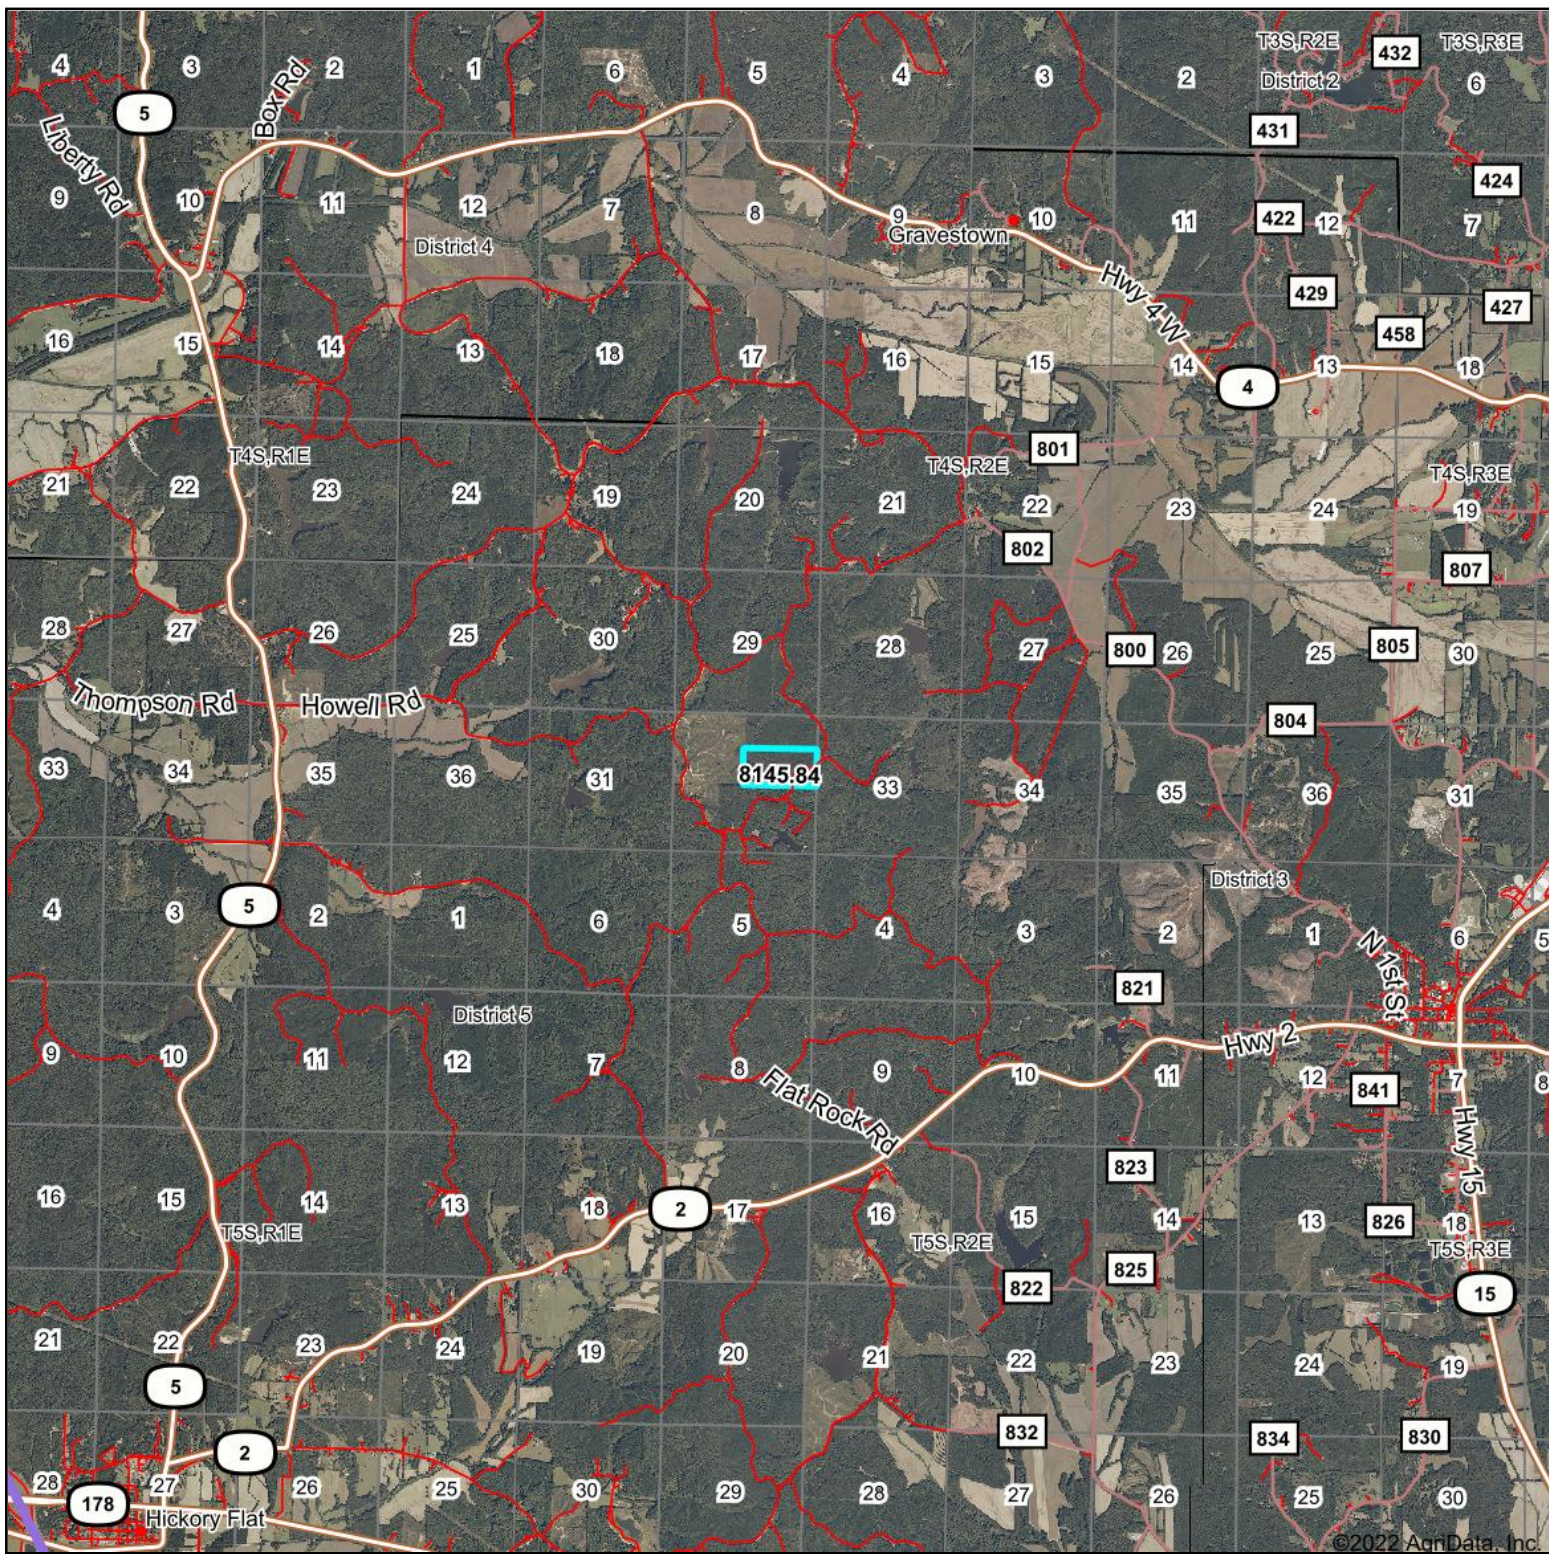

Aerial Map

Map Center: 34° 41' 33.54, -89° 6' 38.33

32-4S-2E
Benton County
Mississippi

6/30/2022

Maps Provided By:
 **surety**
CUSTOMIZED ONLINE MAPPING
© AgriData, Inc. 2021 www.AgridataInc.com