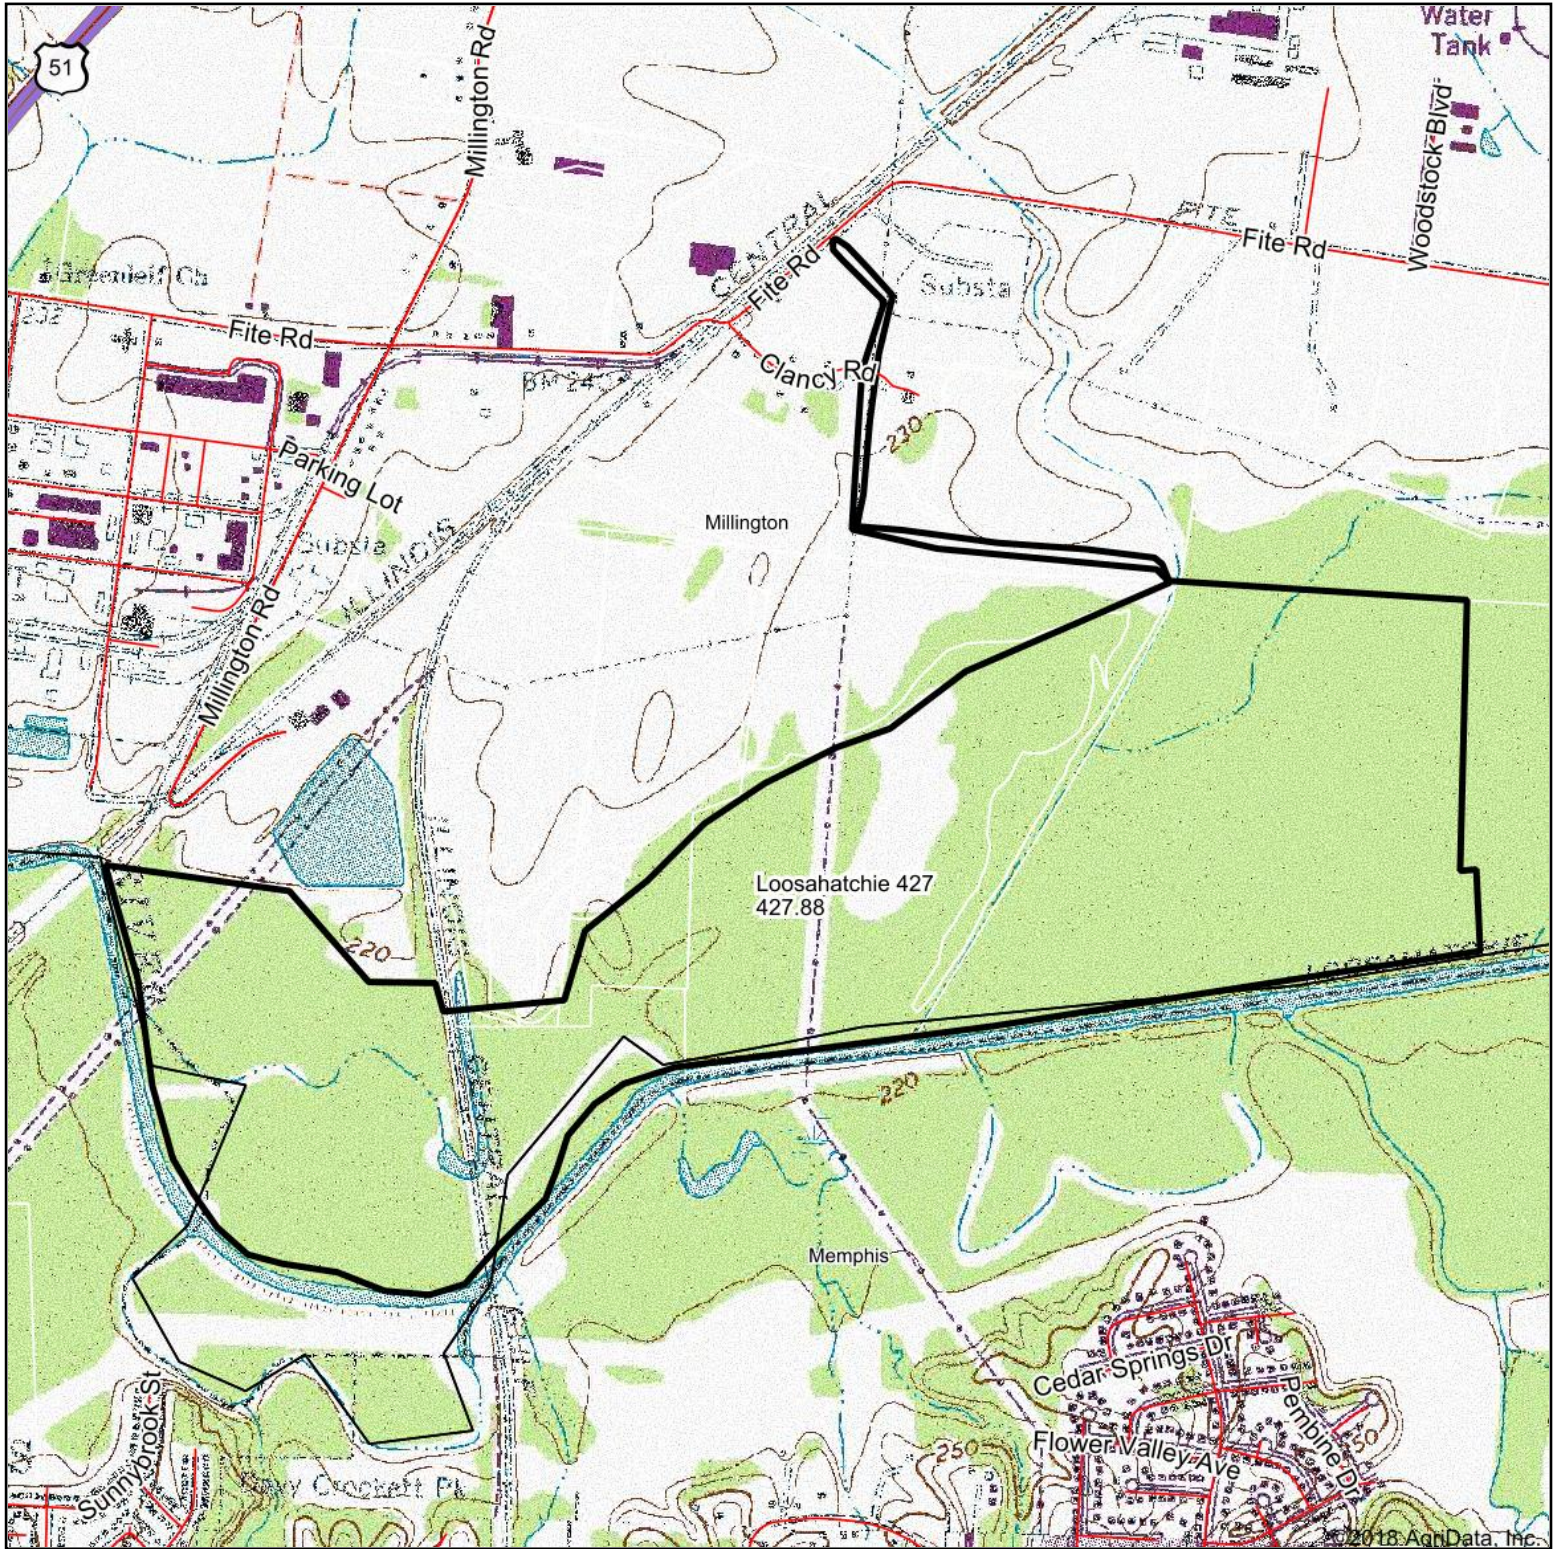

Topography Map

map center: 35° 15' 49.82, -89° 57' 45.78

Maps Provided By:

© AgriData, Inc. 2018

www.AgriDataInc.com

**Shelby County
Tennessee**

12/27/2018