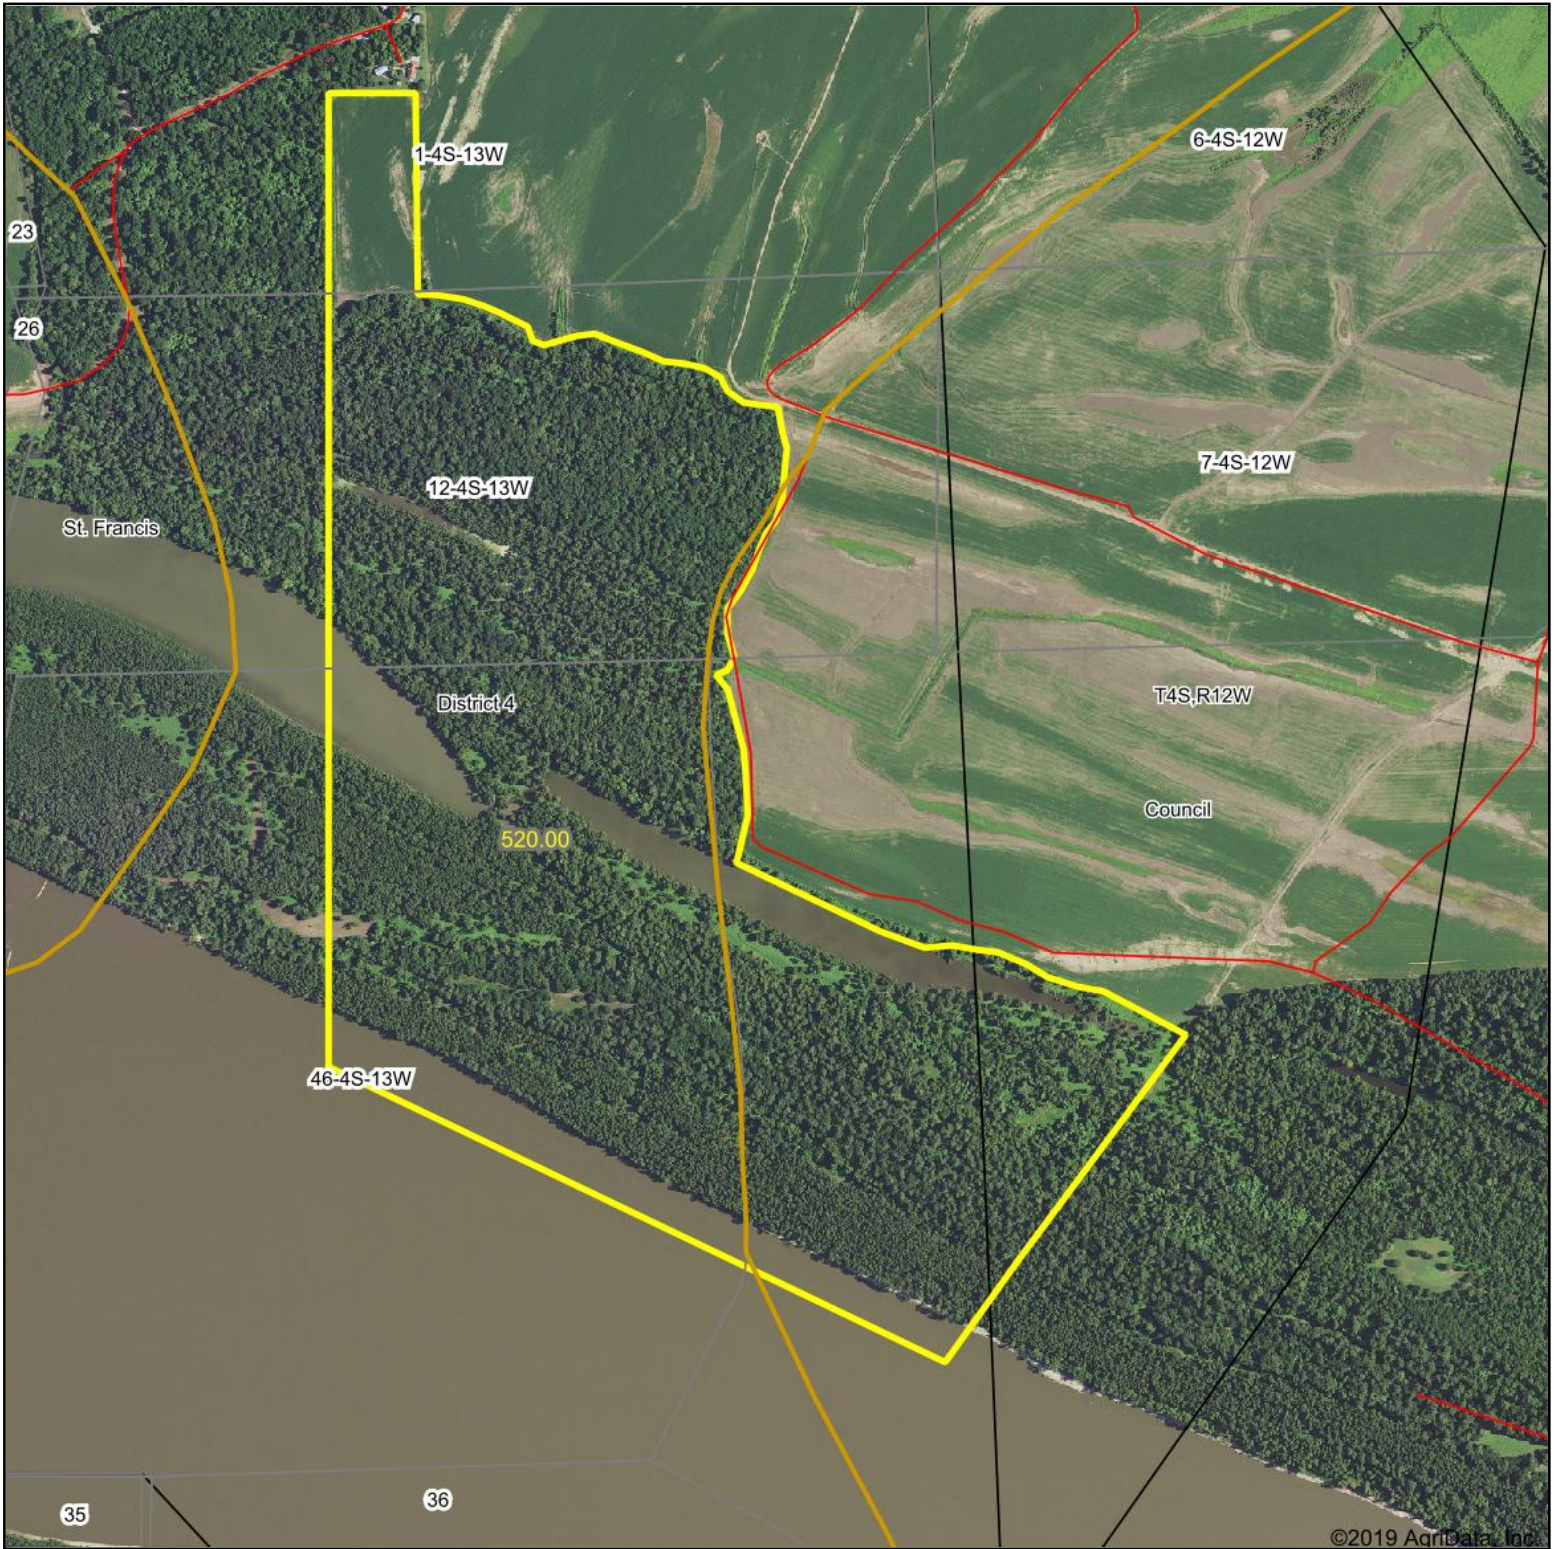

# Aerial Map

Map Center: 34° 44' 52.54, -90° 31' 24.17

Maps Provided By:

© AgriData, Inc. 2019 www.AgriDataInc.com

Lee County  
Arkansas

10/15/2019