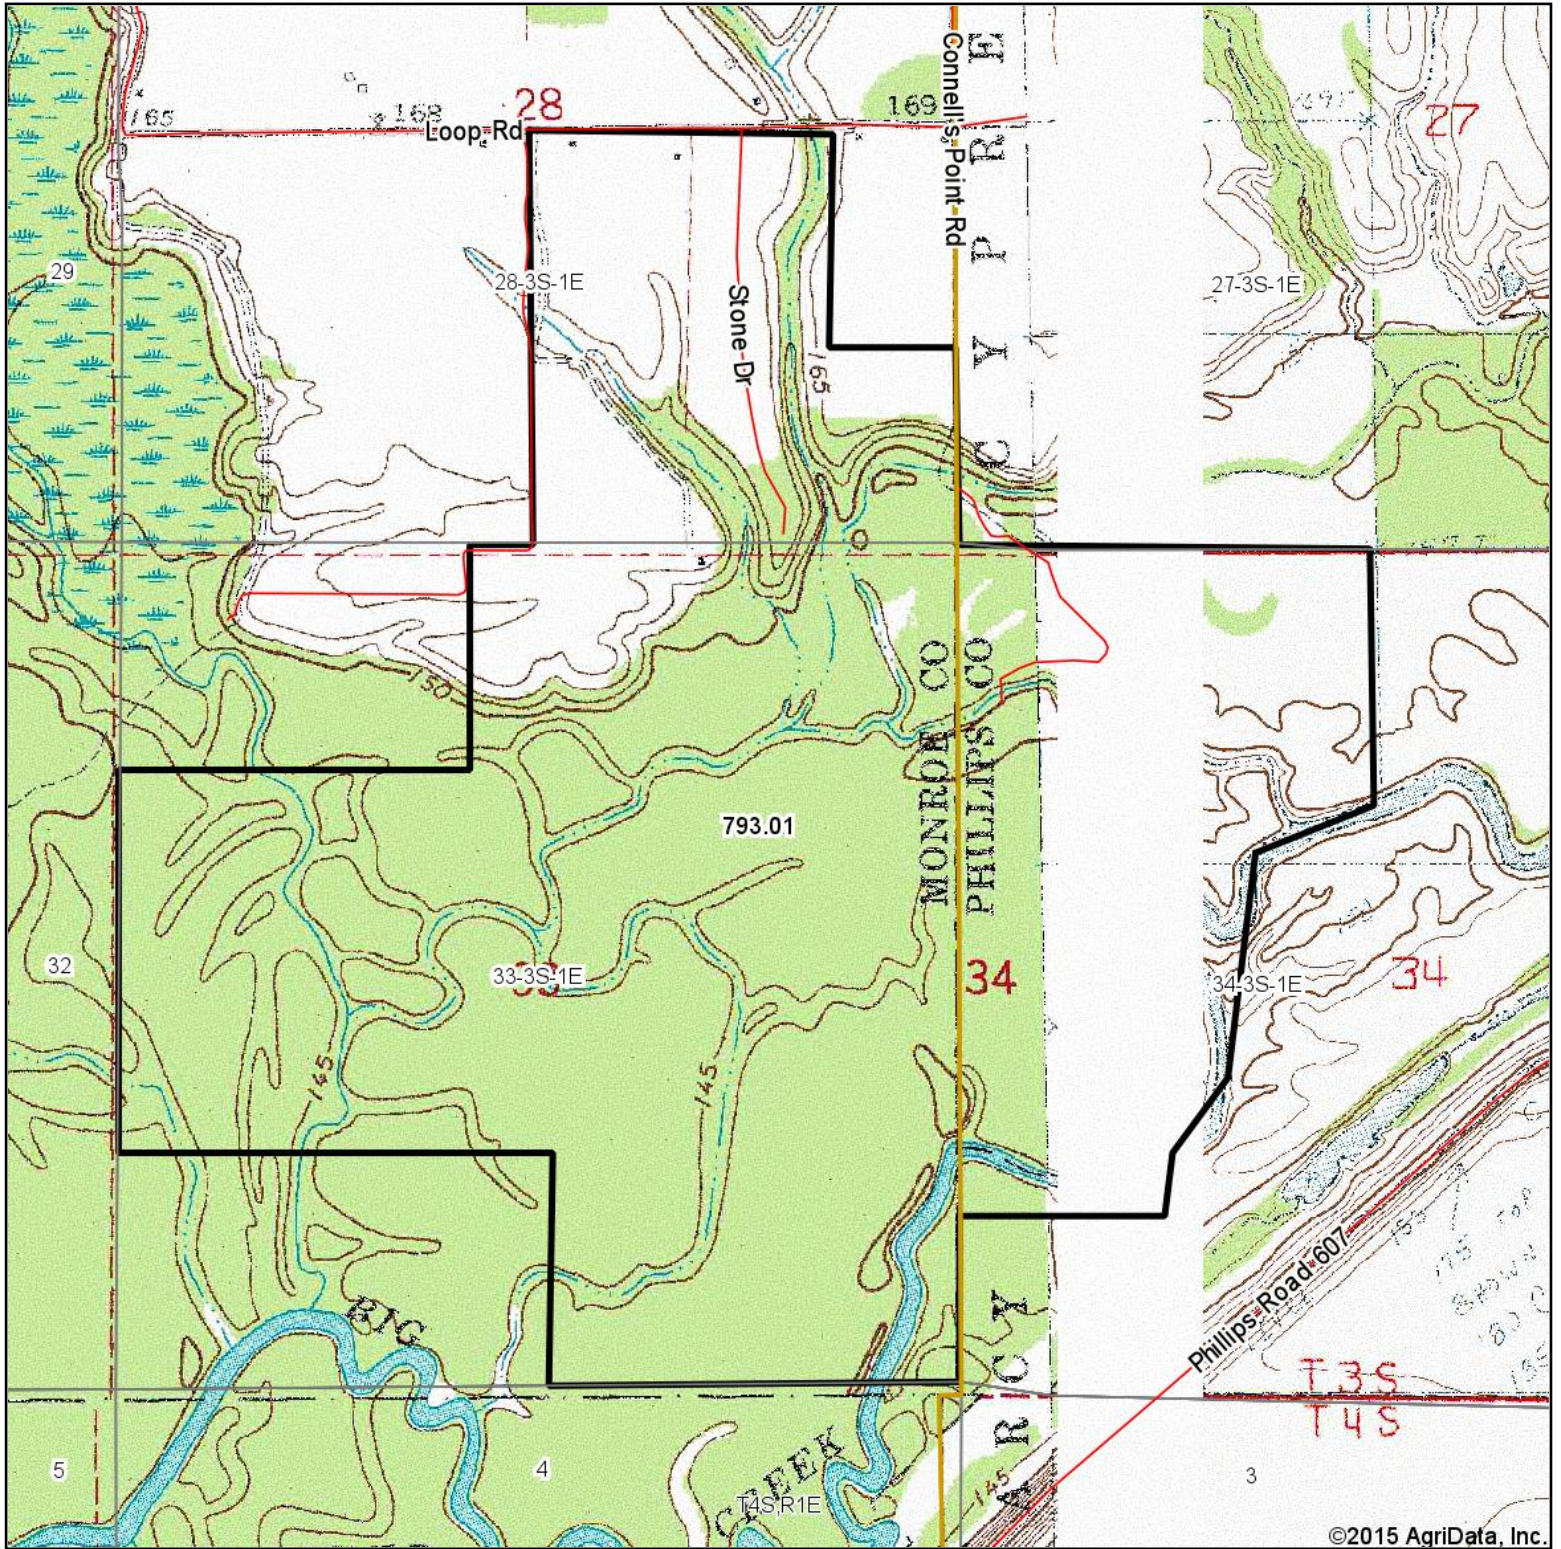

Topography Map

©2015 AgriData, Inc.

Maps Provided By:

© AgriData, Inc. 2014 www.AgrIDataInc.com

33-3S-1E
Monroe County
Arkansas

map center: 34° 23' 29.52, 91° 0' 19.82

scale: 15775

4/23/2015