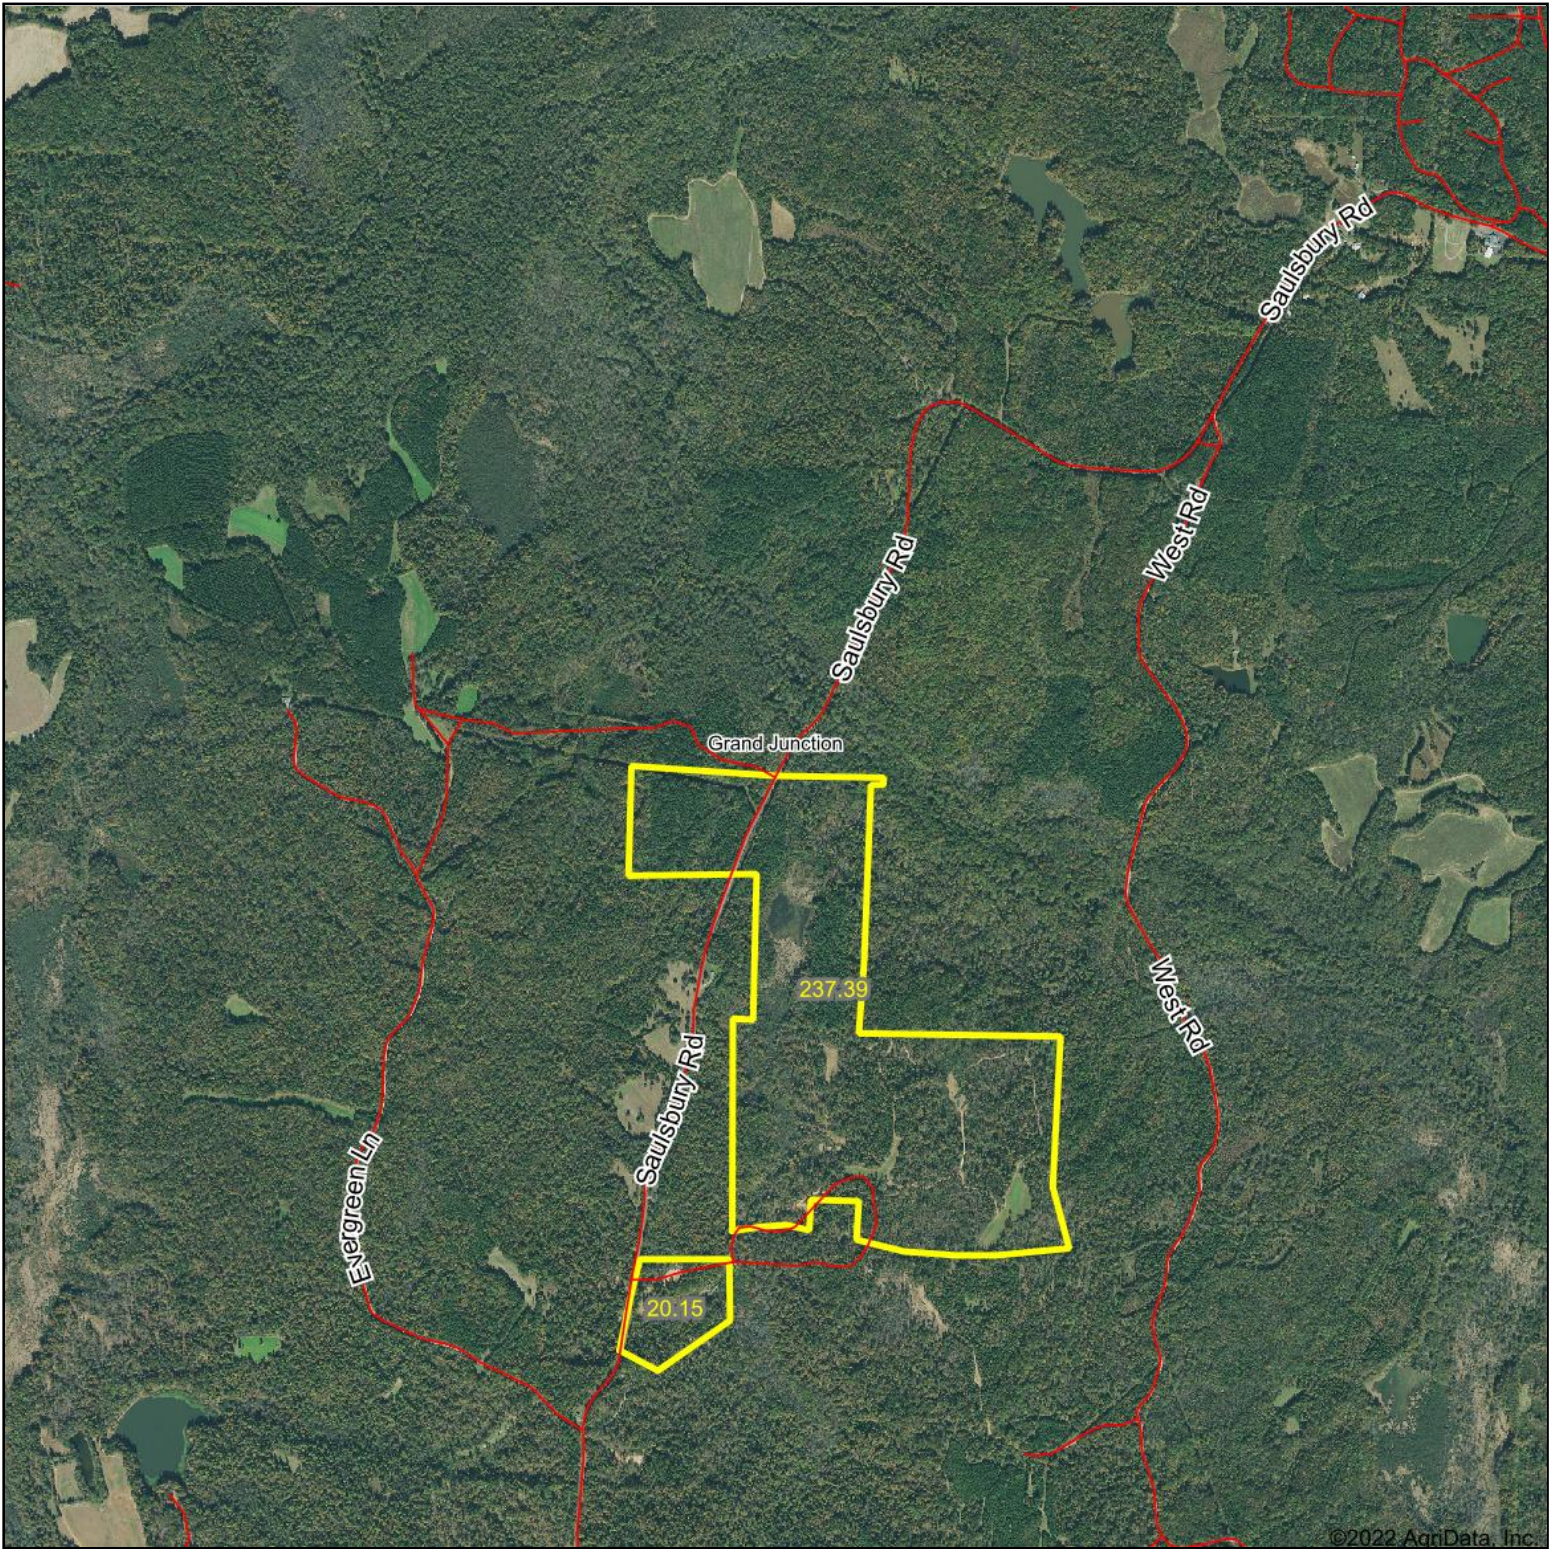

Aerial Map

©2022 AgriData, Inc.

Map Center: 35° 6' 2.47, -89° 2' 52.05

**Hardeman County
Tennessee**

8/2/2022

Maps Provided By:

© AgriData, Inc. 2021

www.AgriDataInc.com