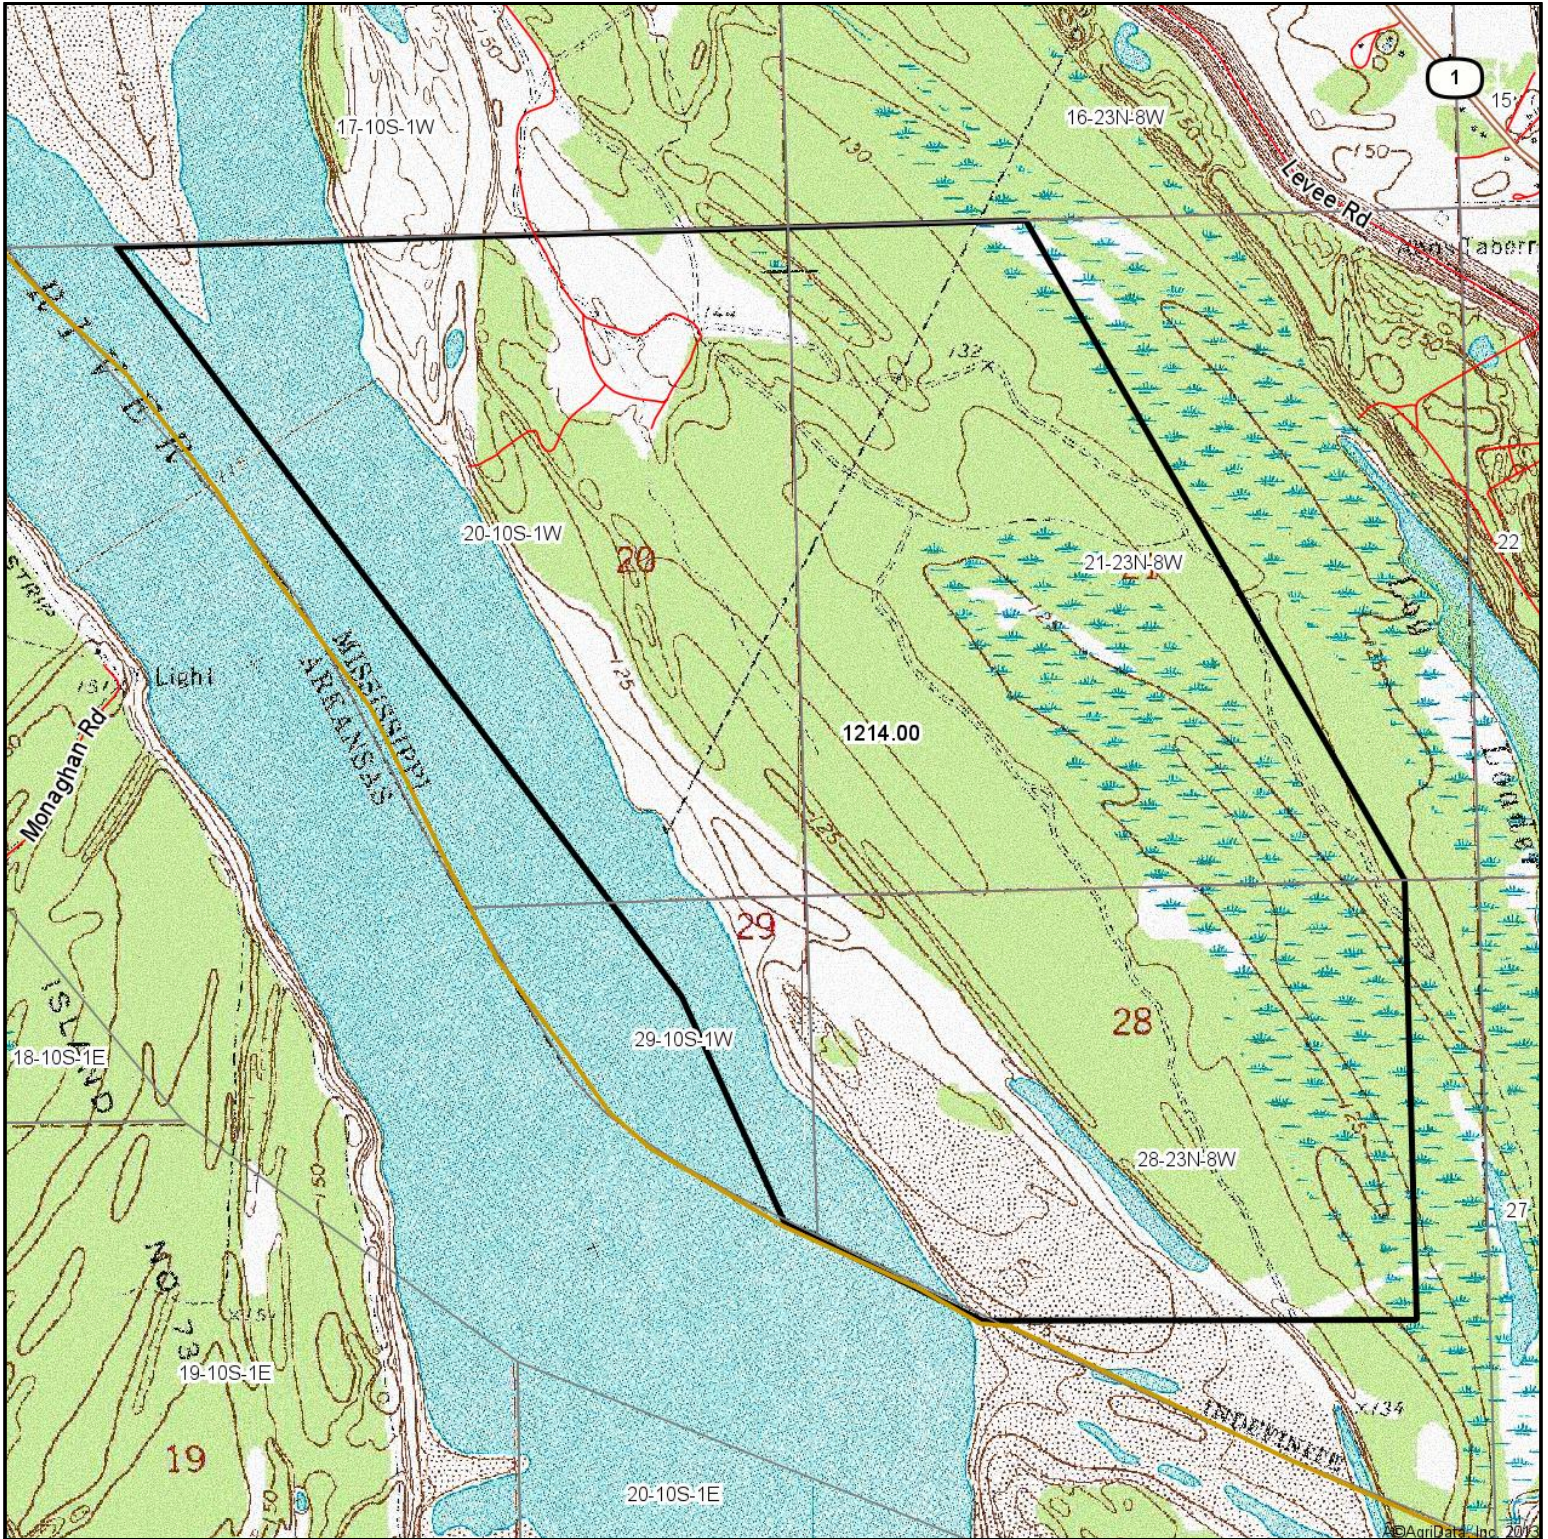

Topography Map

Maps provided by:

©AgriData, Inc. 2012

www.AgriDataInc.com

20-10S-1W
Bolivar County
Mississippi

map center: 33° 49' 21.6, 91° 2' 32.86

scale: 18260

11/7/2013

Field borders provided by Farm Service Agency as of 5/21/2008. Aerial photography provided by Aerial Photography Field Office.