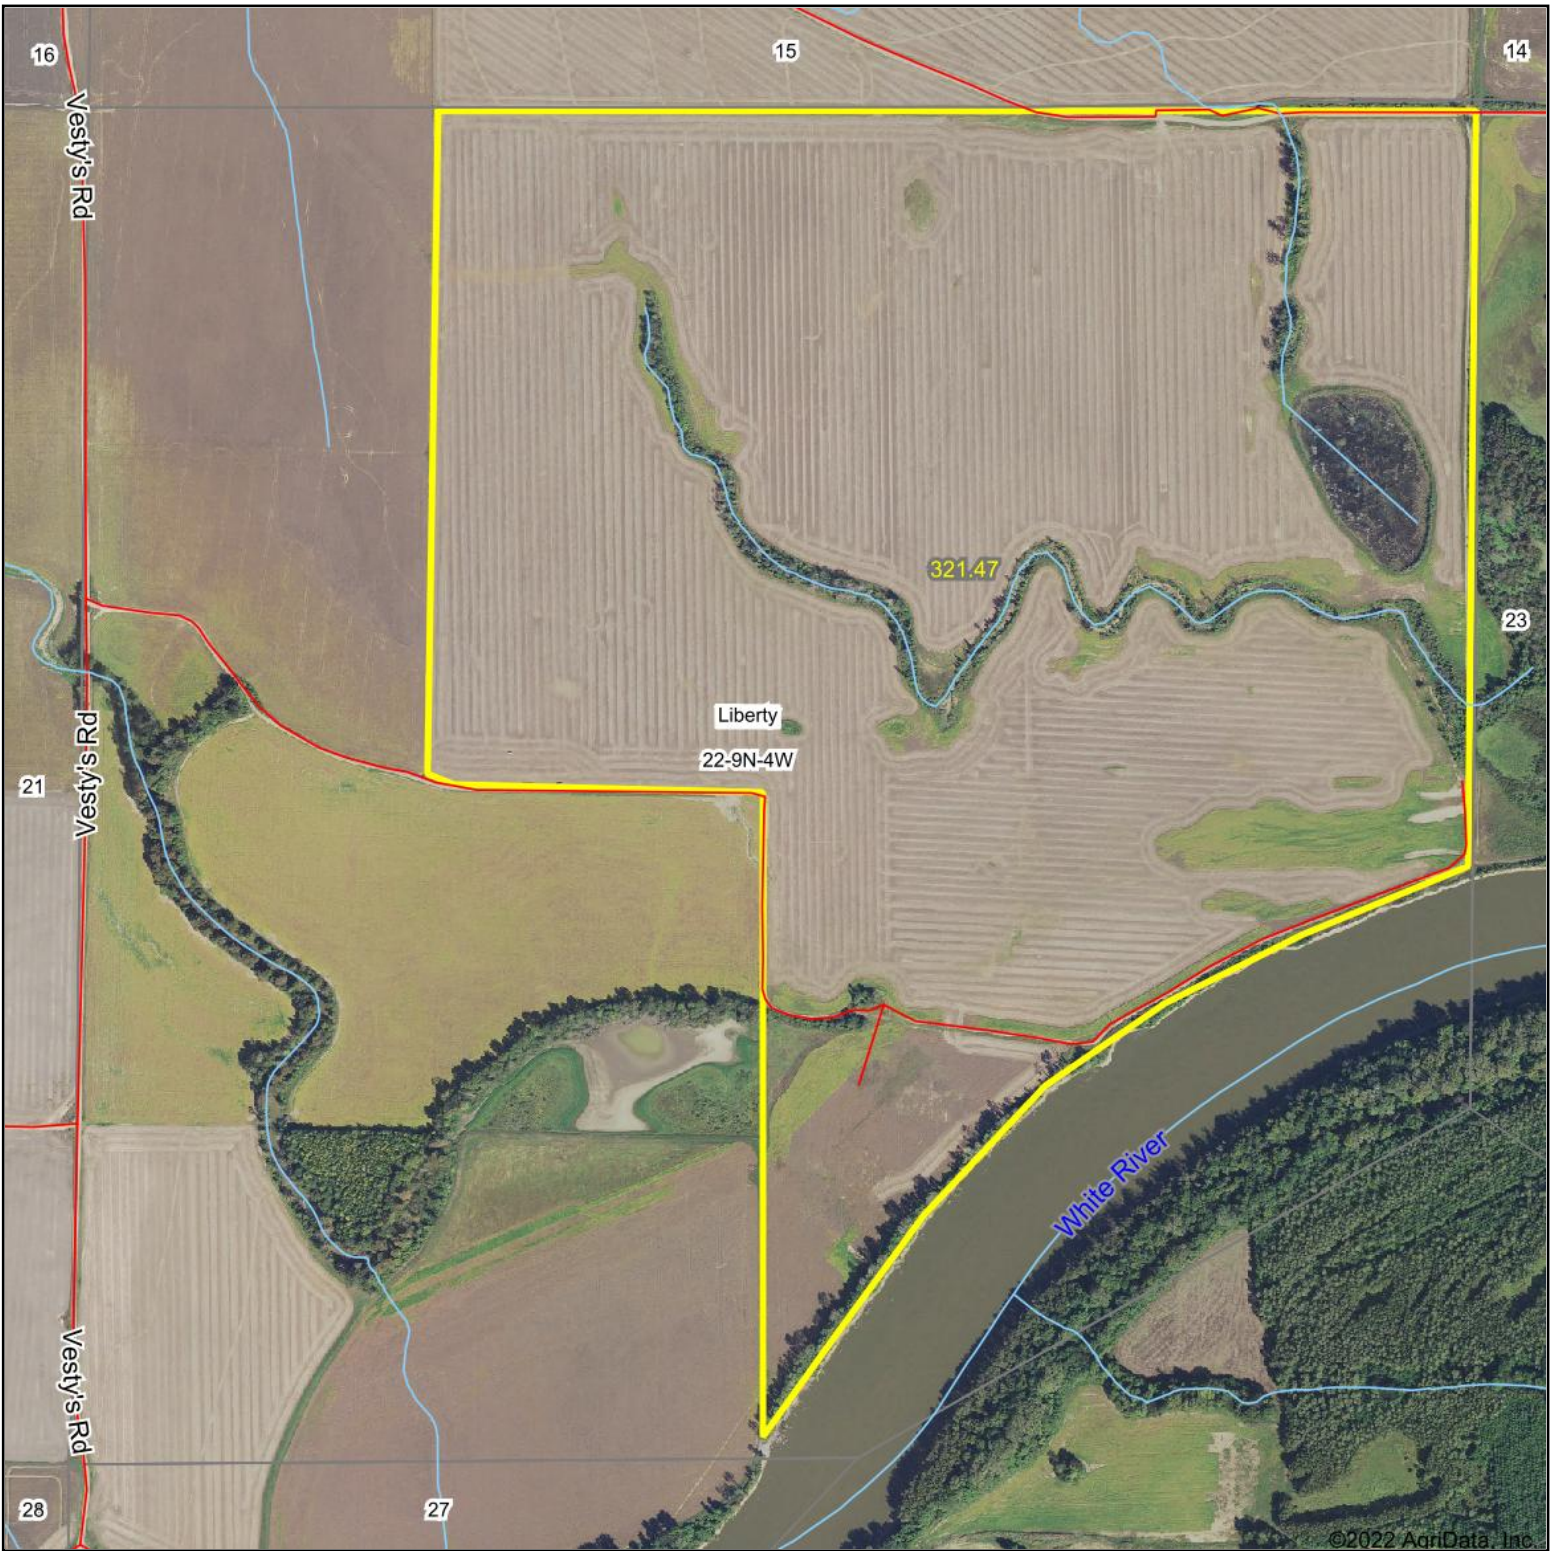

Aerial Map

©2022 AgriData, Inc.

Map Center: 35° 23' 16.84, -91° 25' 0.34

22-9N-4W
White County
Arkansas

9/26/2022

Maps Provided By:

© AgriData, Inc. 2021

www.AgriDataInc.com