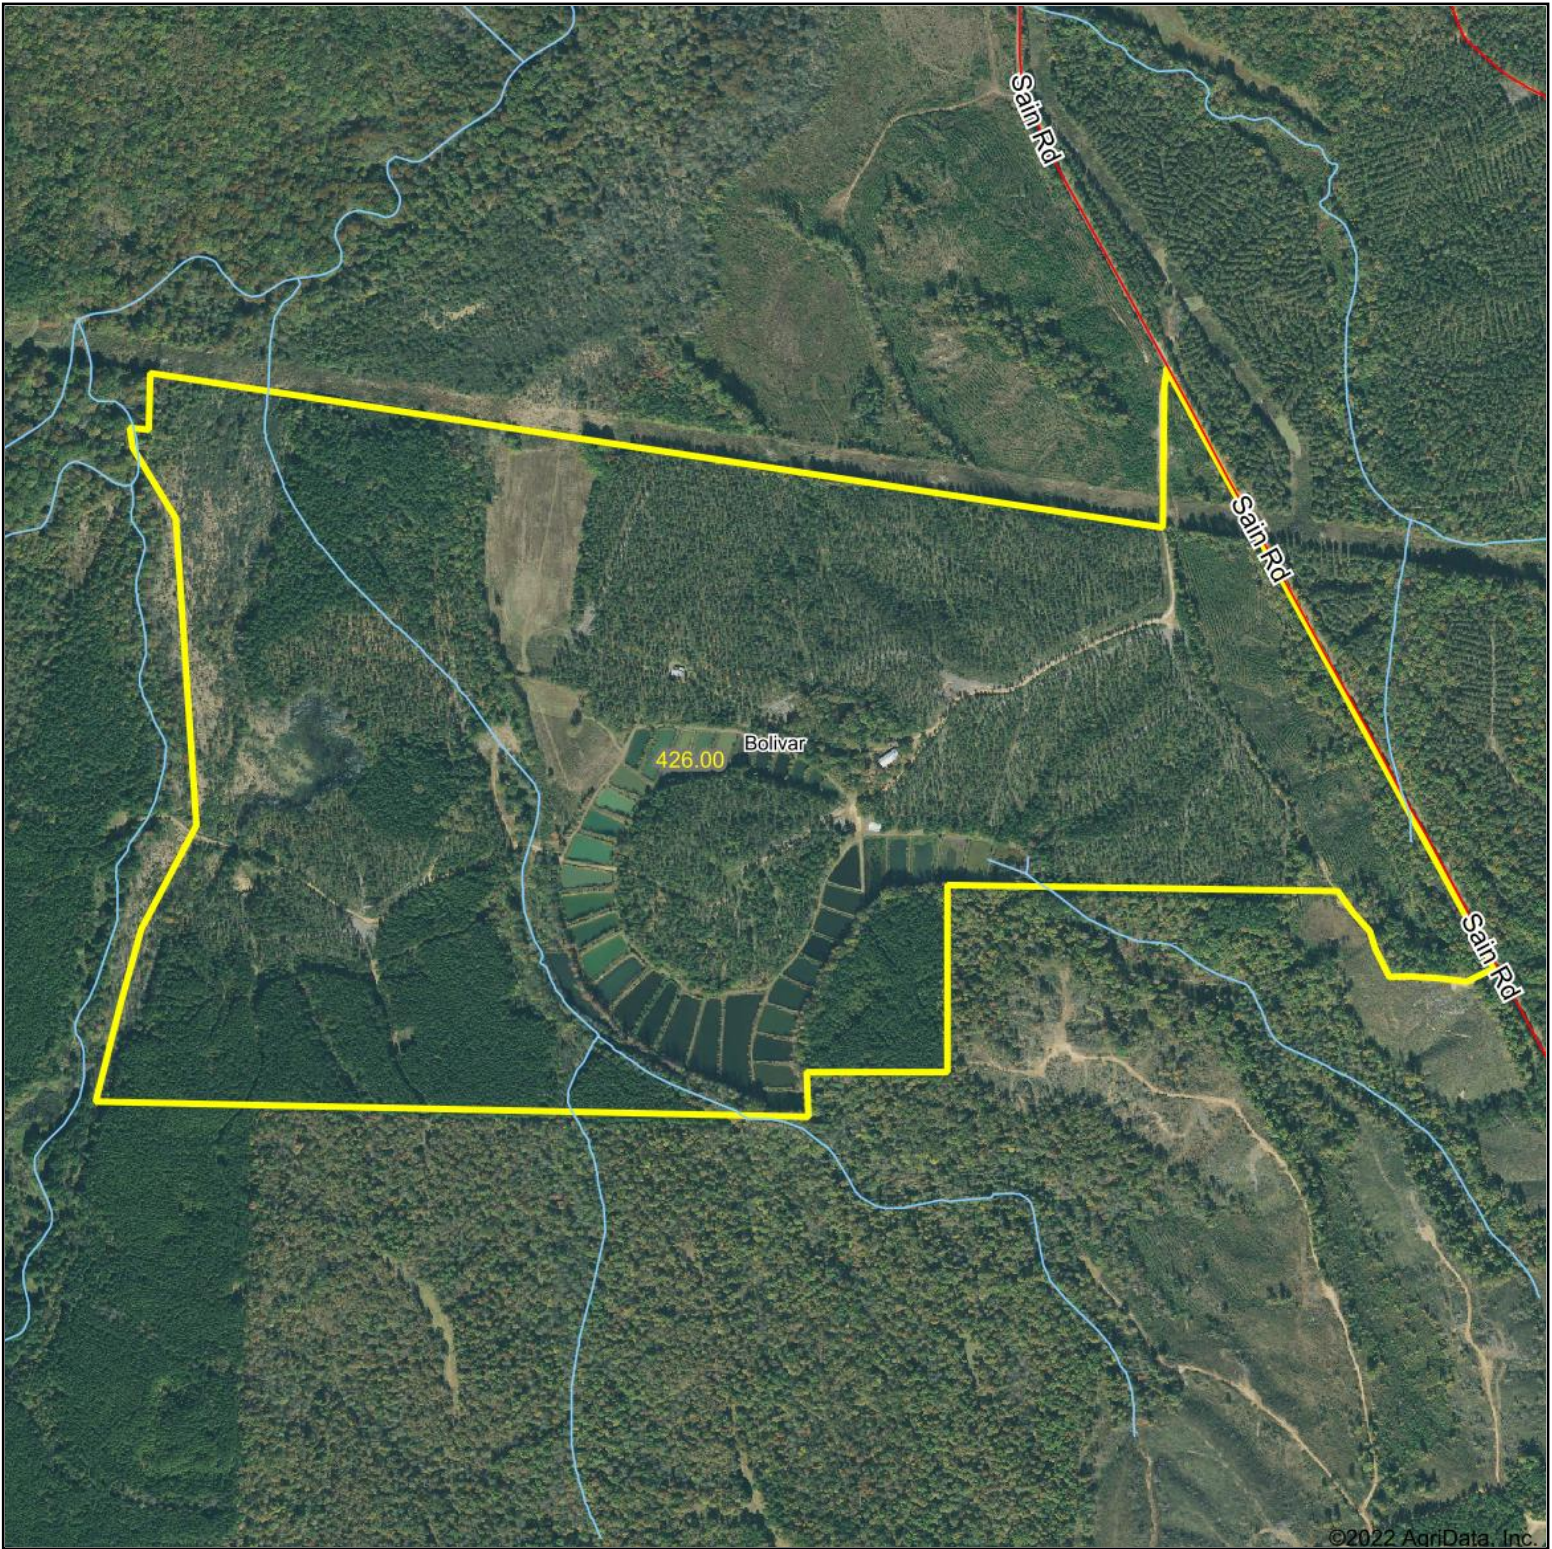

Aerial Map

©2022 AgriData, Inc.

Map Center: 35° 11' 40.18, -89° 0' 14.25

**Hardeman County
Tennessee**

11/28/2022

Maps Provided By:

CUSTOMIZED ONLINE MAPPING
© AgriData, Inc. 2021 www.AgriDataInc.com