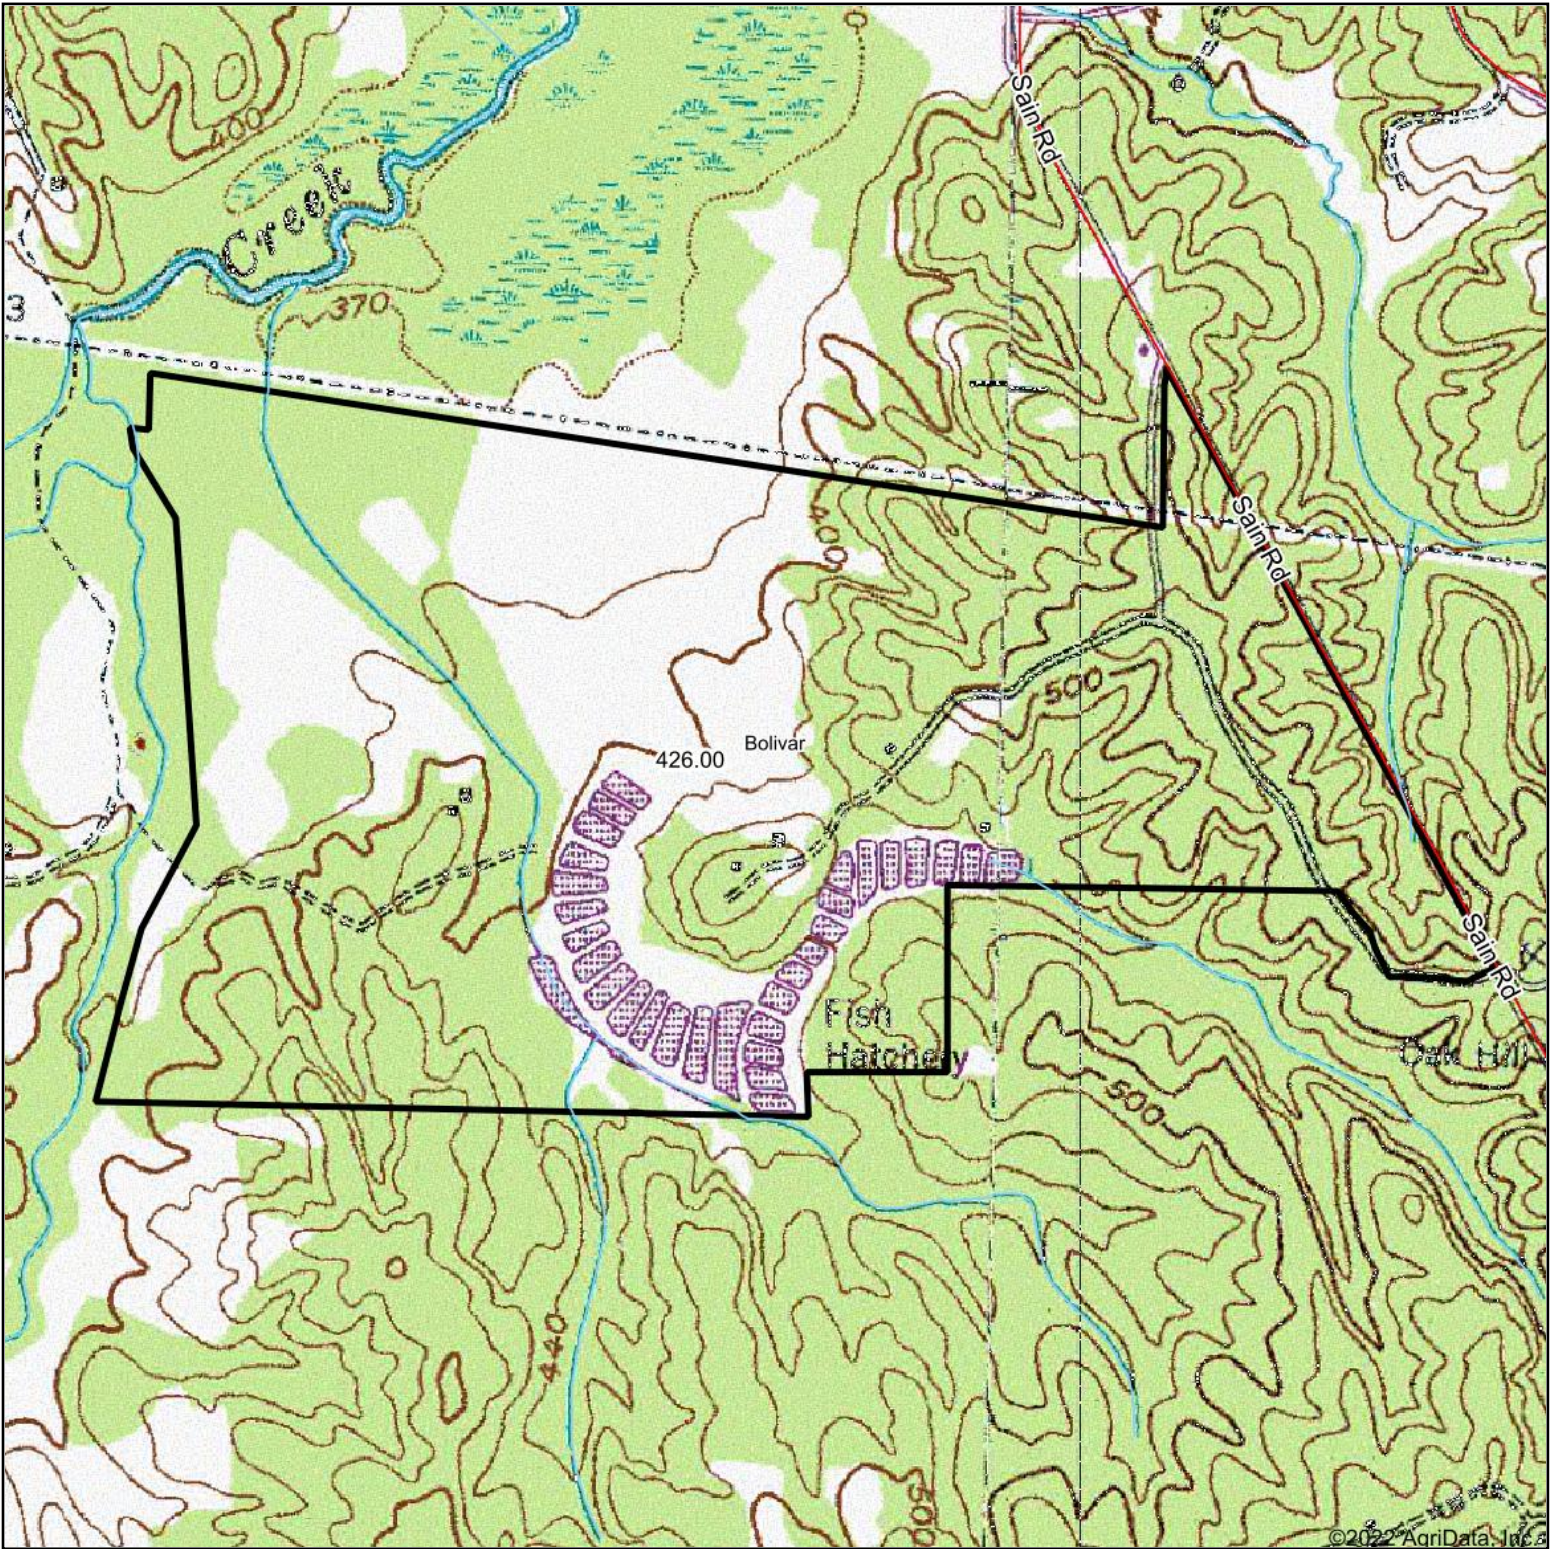

Topography Map

©2022 AgriData, Inc.

map center: 35° 11' 40.18, -89° 0' 14.25

Maps Provided By:

© AgriData, Inc. 2021

www.AgriDataInc.com

Hardeman County
Tennessee

11/28/2022