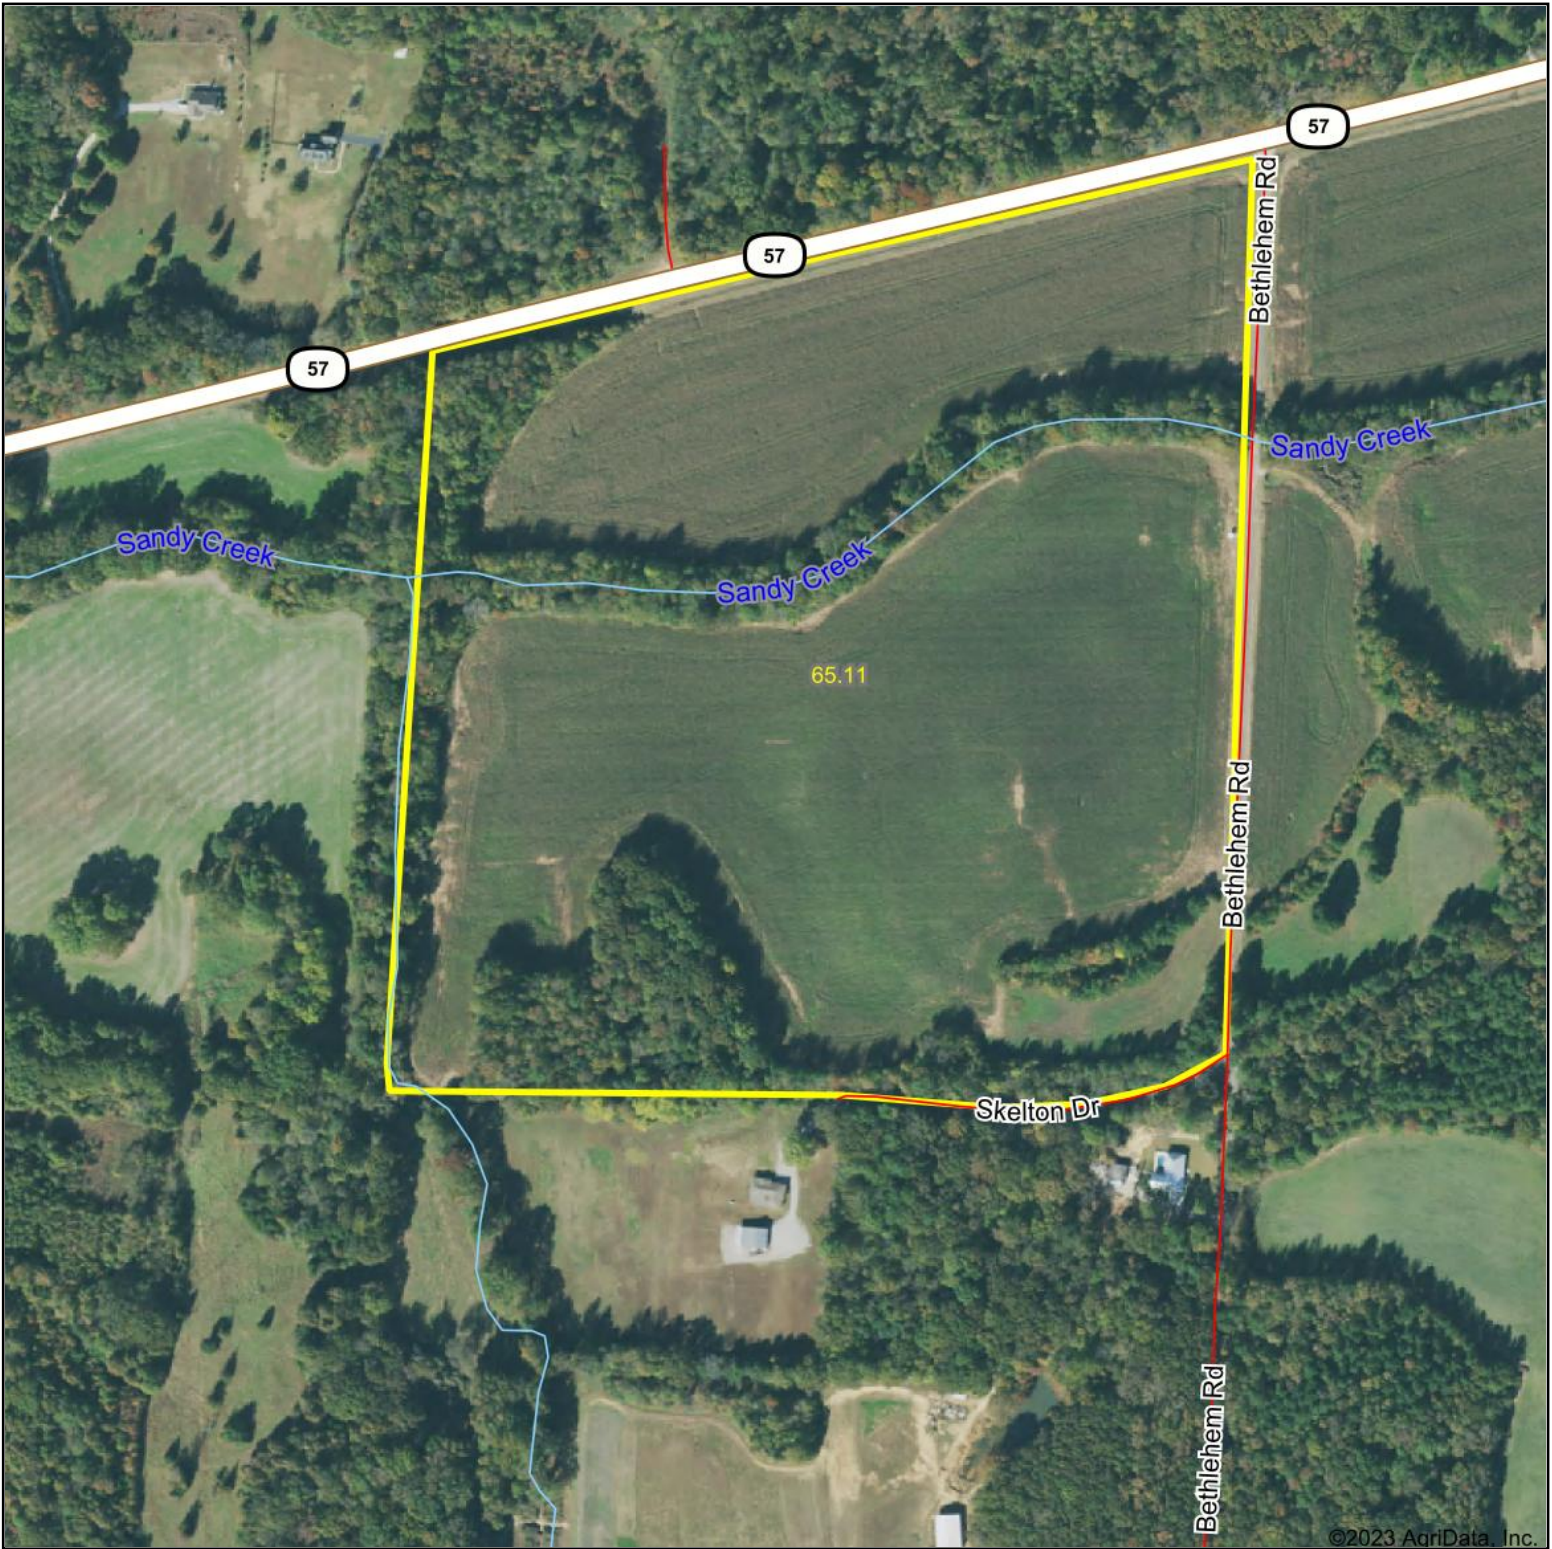

Aerial Map

©2023 AgriData, Inc.

Map Center: 35° 2' 46.99, -89° 27' 26.15

Fayette County
Tennessee

4/24/2023

© AgriData, Inc. 2023 www.AgriDataInc.com