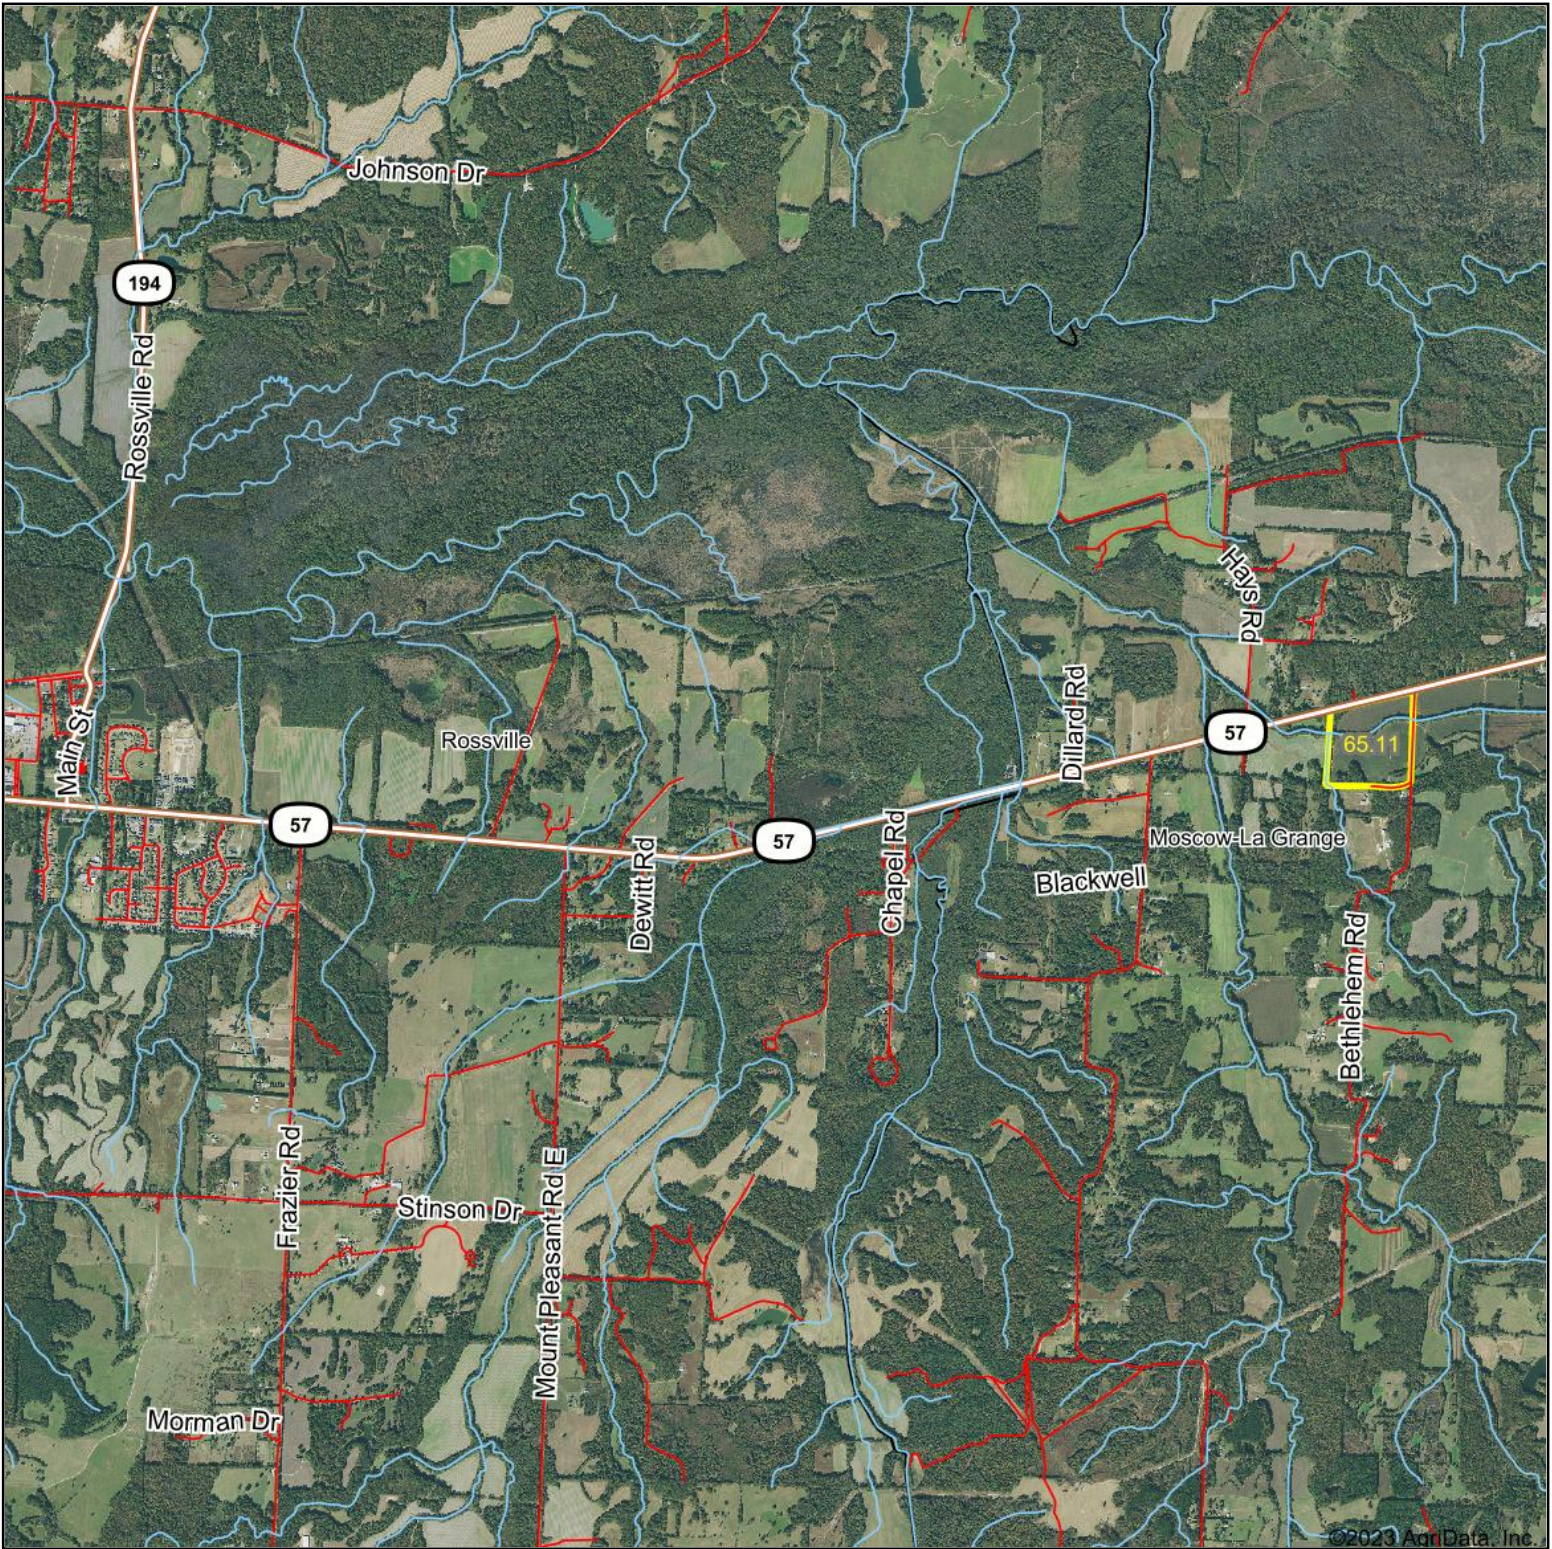

# Aerial Map

©2023 AgriData, Inc.

Map Center: 35° 2' 39.72, -89° 29' 47.65

Fayette County  
Tennessee

4/24/2023

Maps Provided By:

© AgriData, Inc. 2023

www.AgriDataInc.com