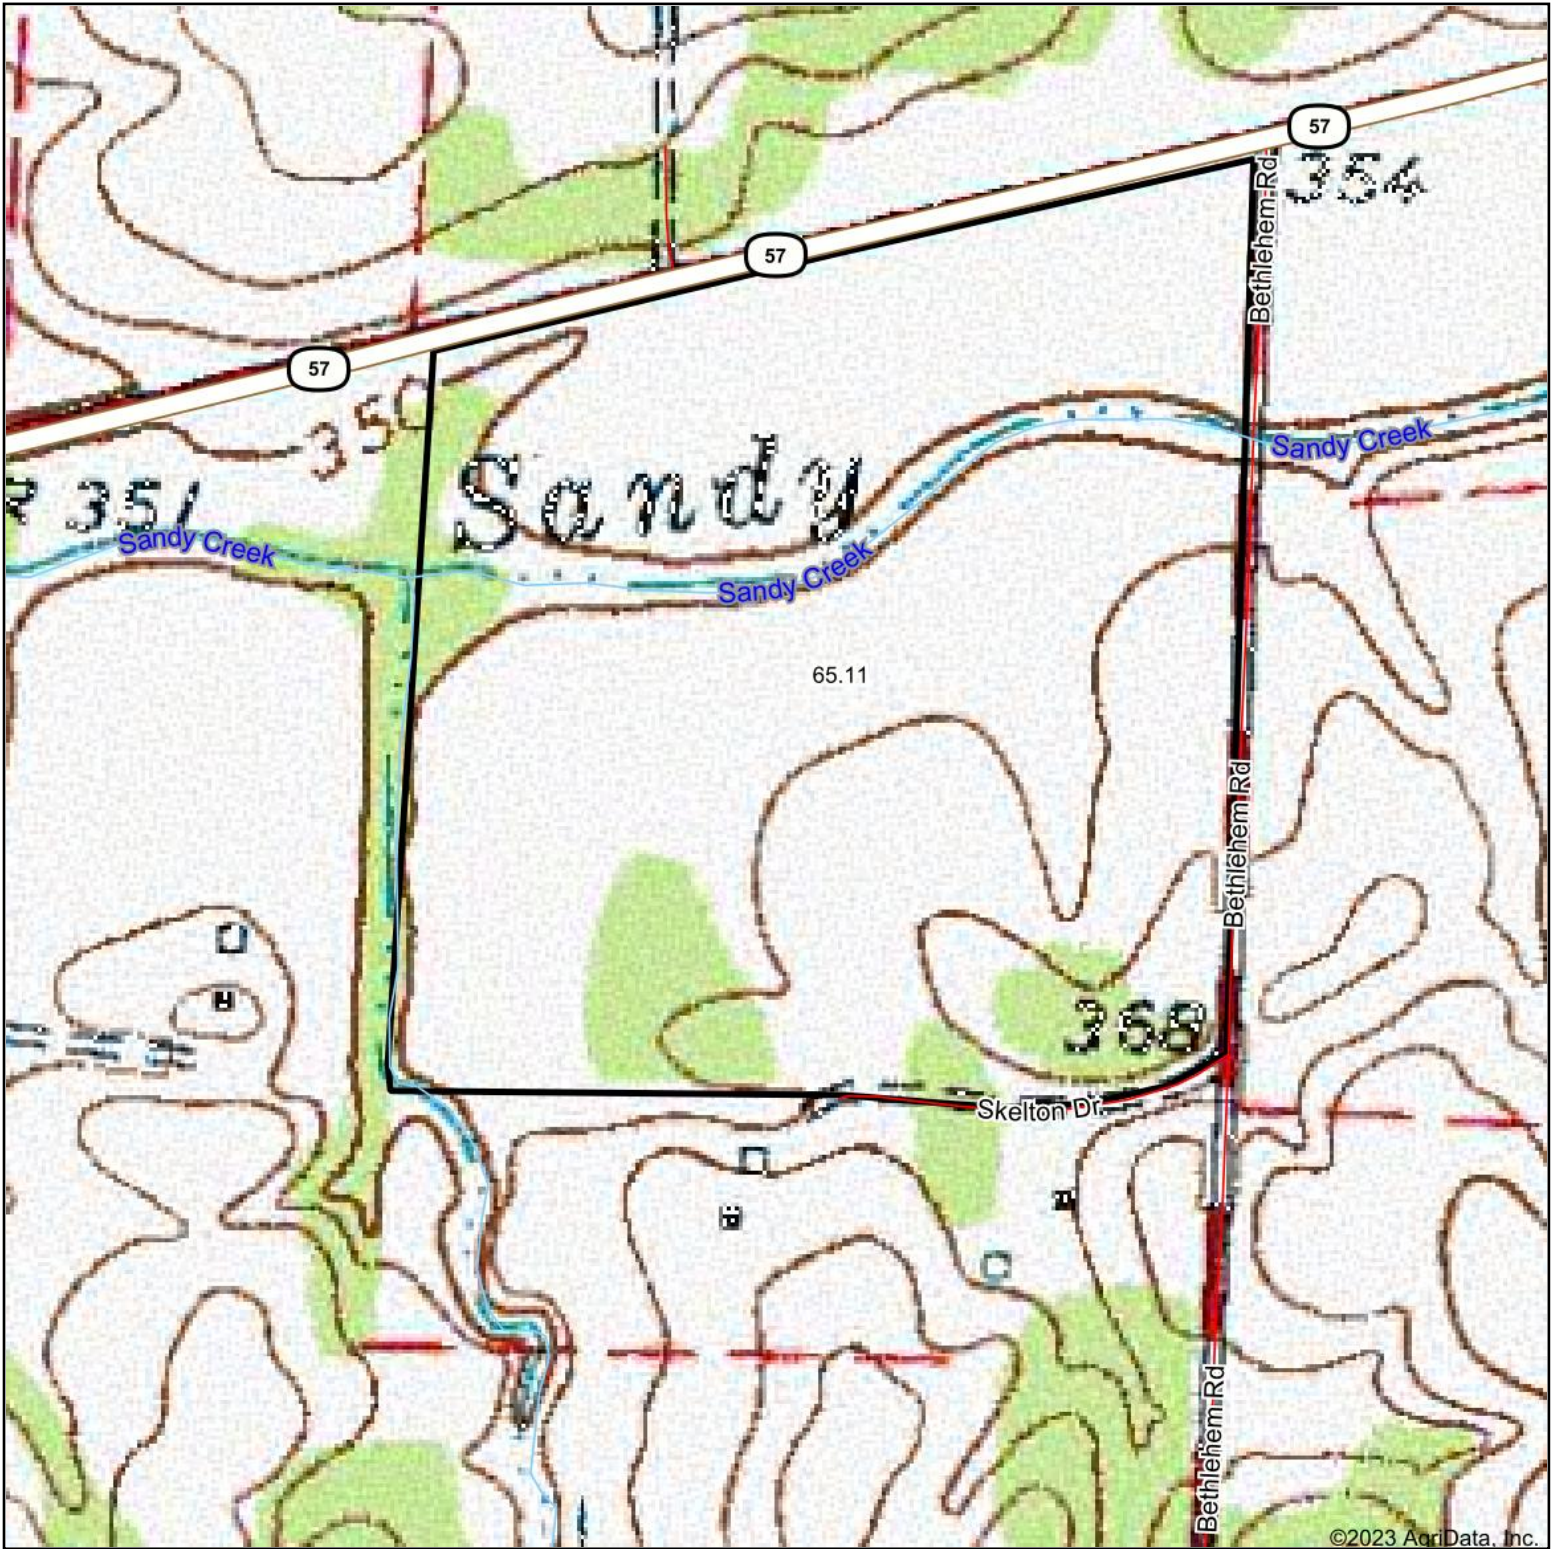

# Topography Map

©2023 AgriData, Inc.

map center: 35° 2' 46.99, -89° 27' 26.15

Maps Provided By:

© AgriData, Inc. 2023

www.AgrIDataInc.com

Fayette County  
Tennessee

4/24/2023