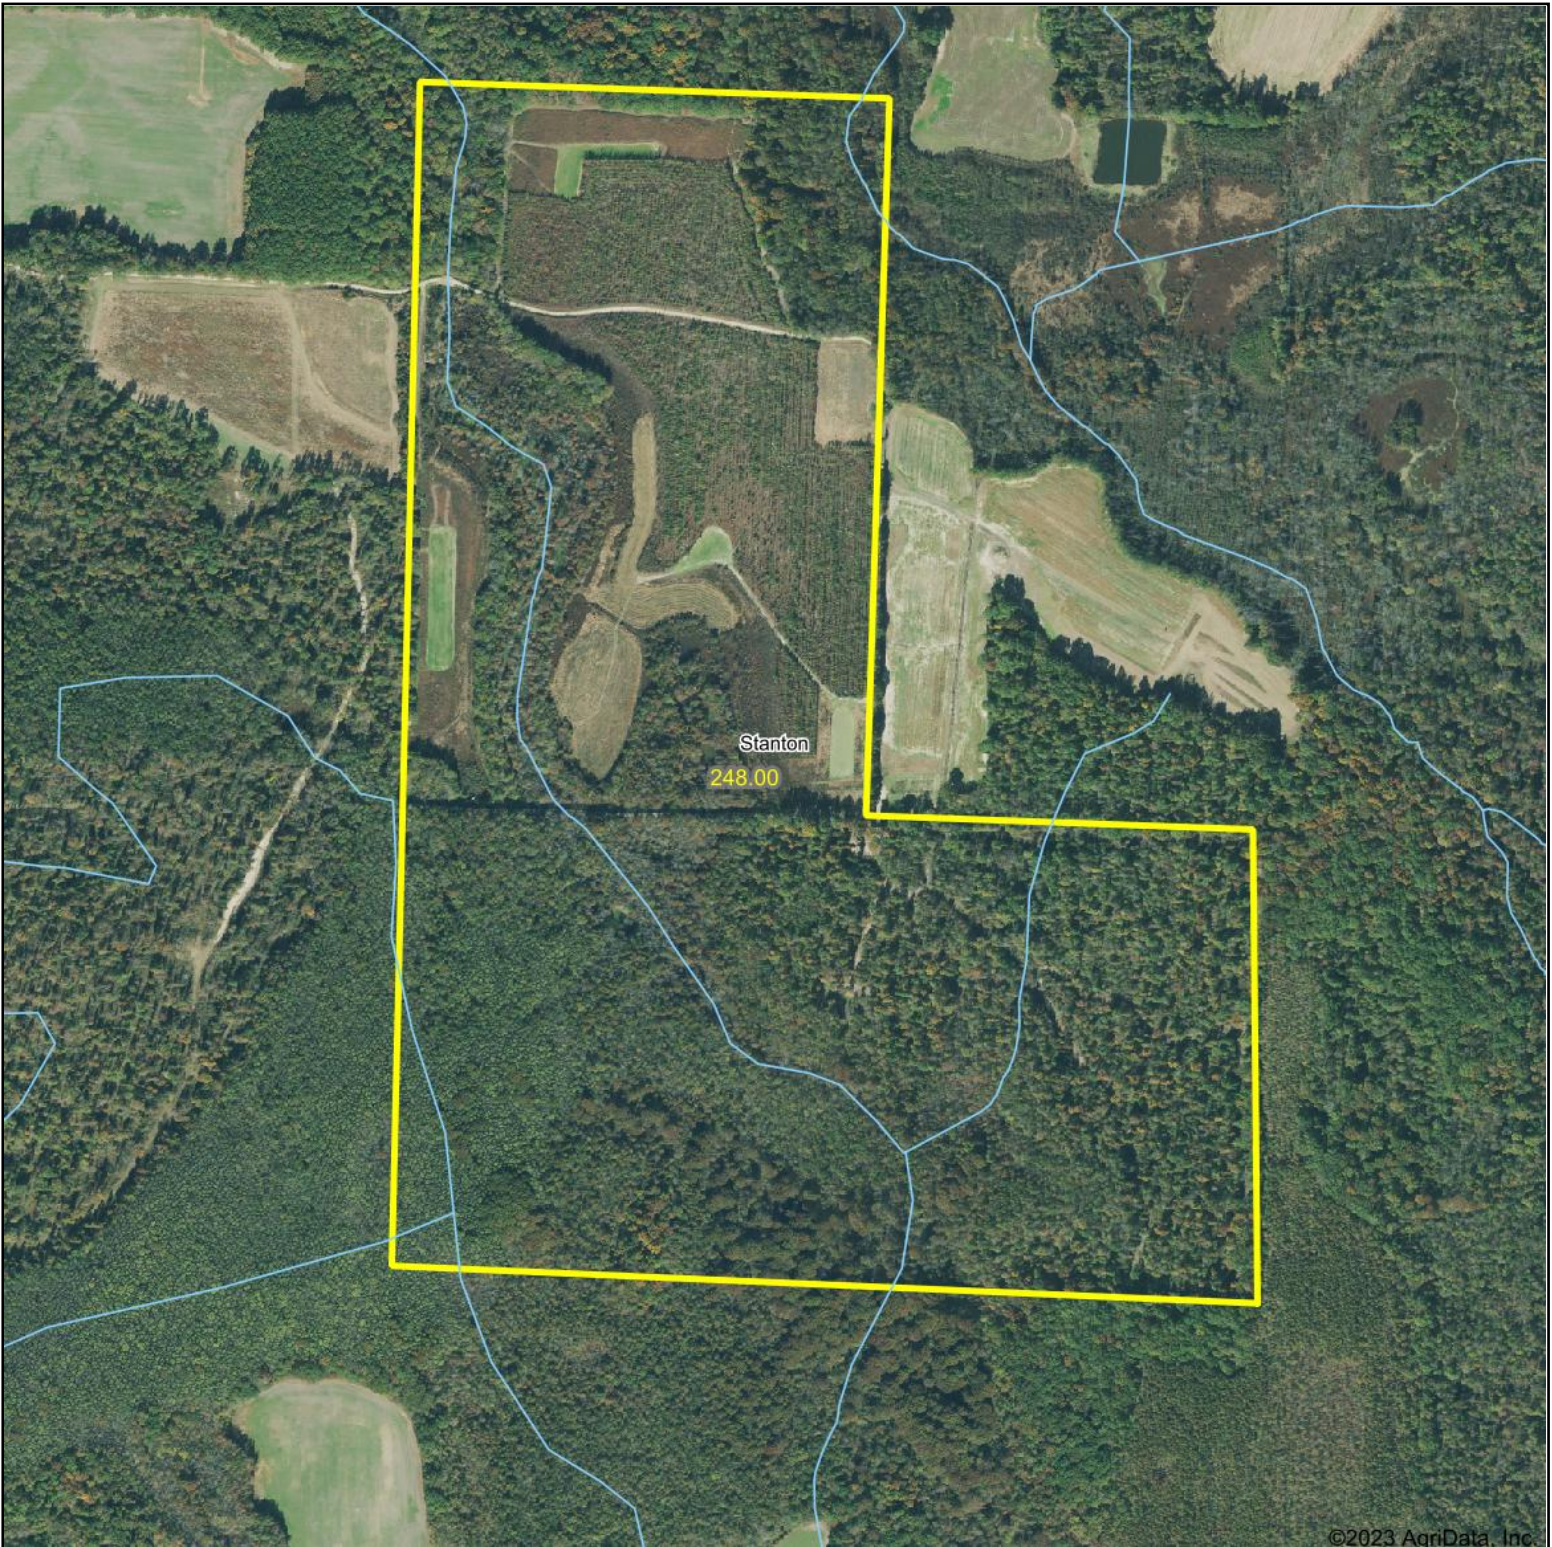

Aerial Map

©2023 AgriData, Inc.

Boundary Center: 35° 29' 28.08, -89° 19' 46.14

Haywood County
Tennessee

Maps Provided By:

© AgriData, Inc. 2023

www.AgriDataInc.com

10/16/2023