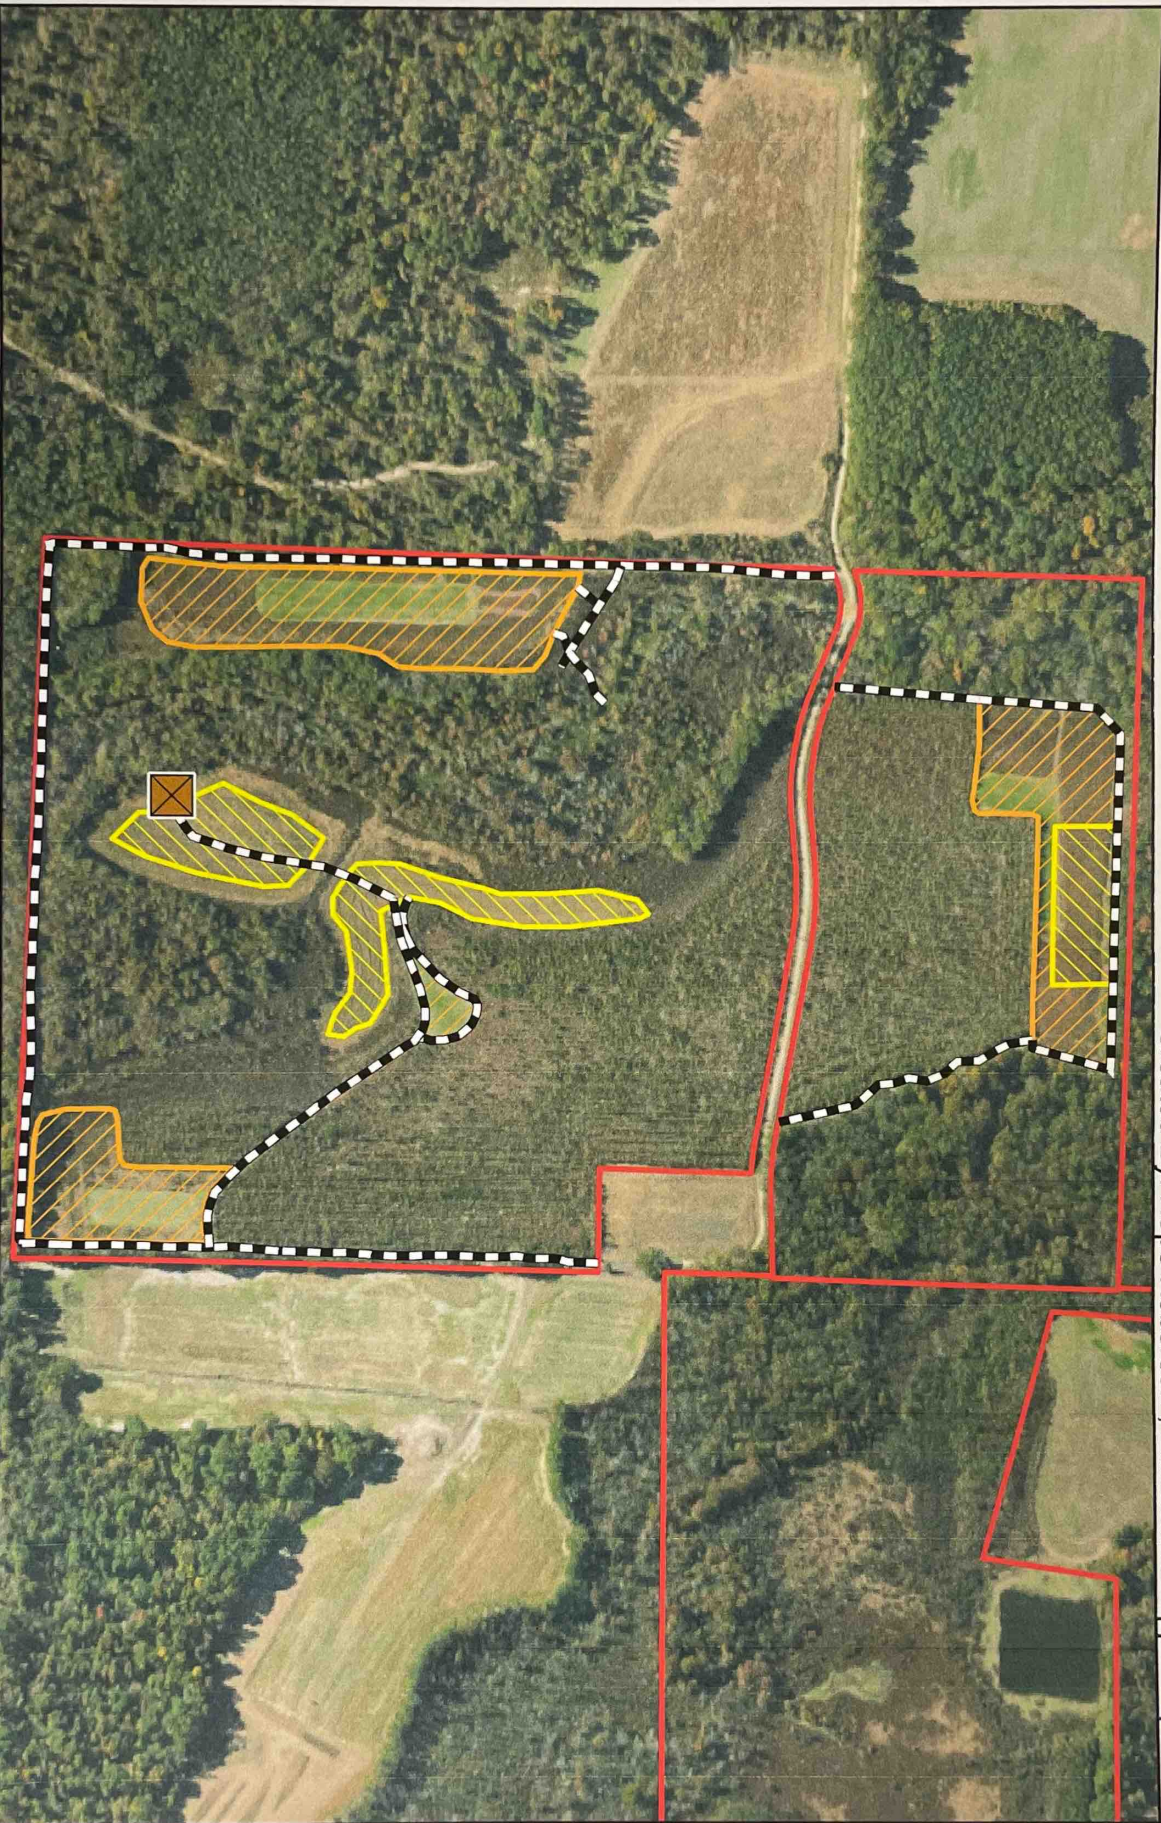

Compatible Use Authorization Map

Date: 8/1/2023

Landowner: Al Hughes
NEST #: 6647410900X4Z
Approximate Acres: 109.47

Agency: NRCS
County and State: Haywood, TN
Created By: Hope Roberson, Easement Support Specialist

- Trails - 11,780 ft
- Foodplots - 4.40 Acres
- Early Successional - 11.93 Acres
- Hunting Blind