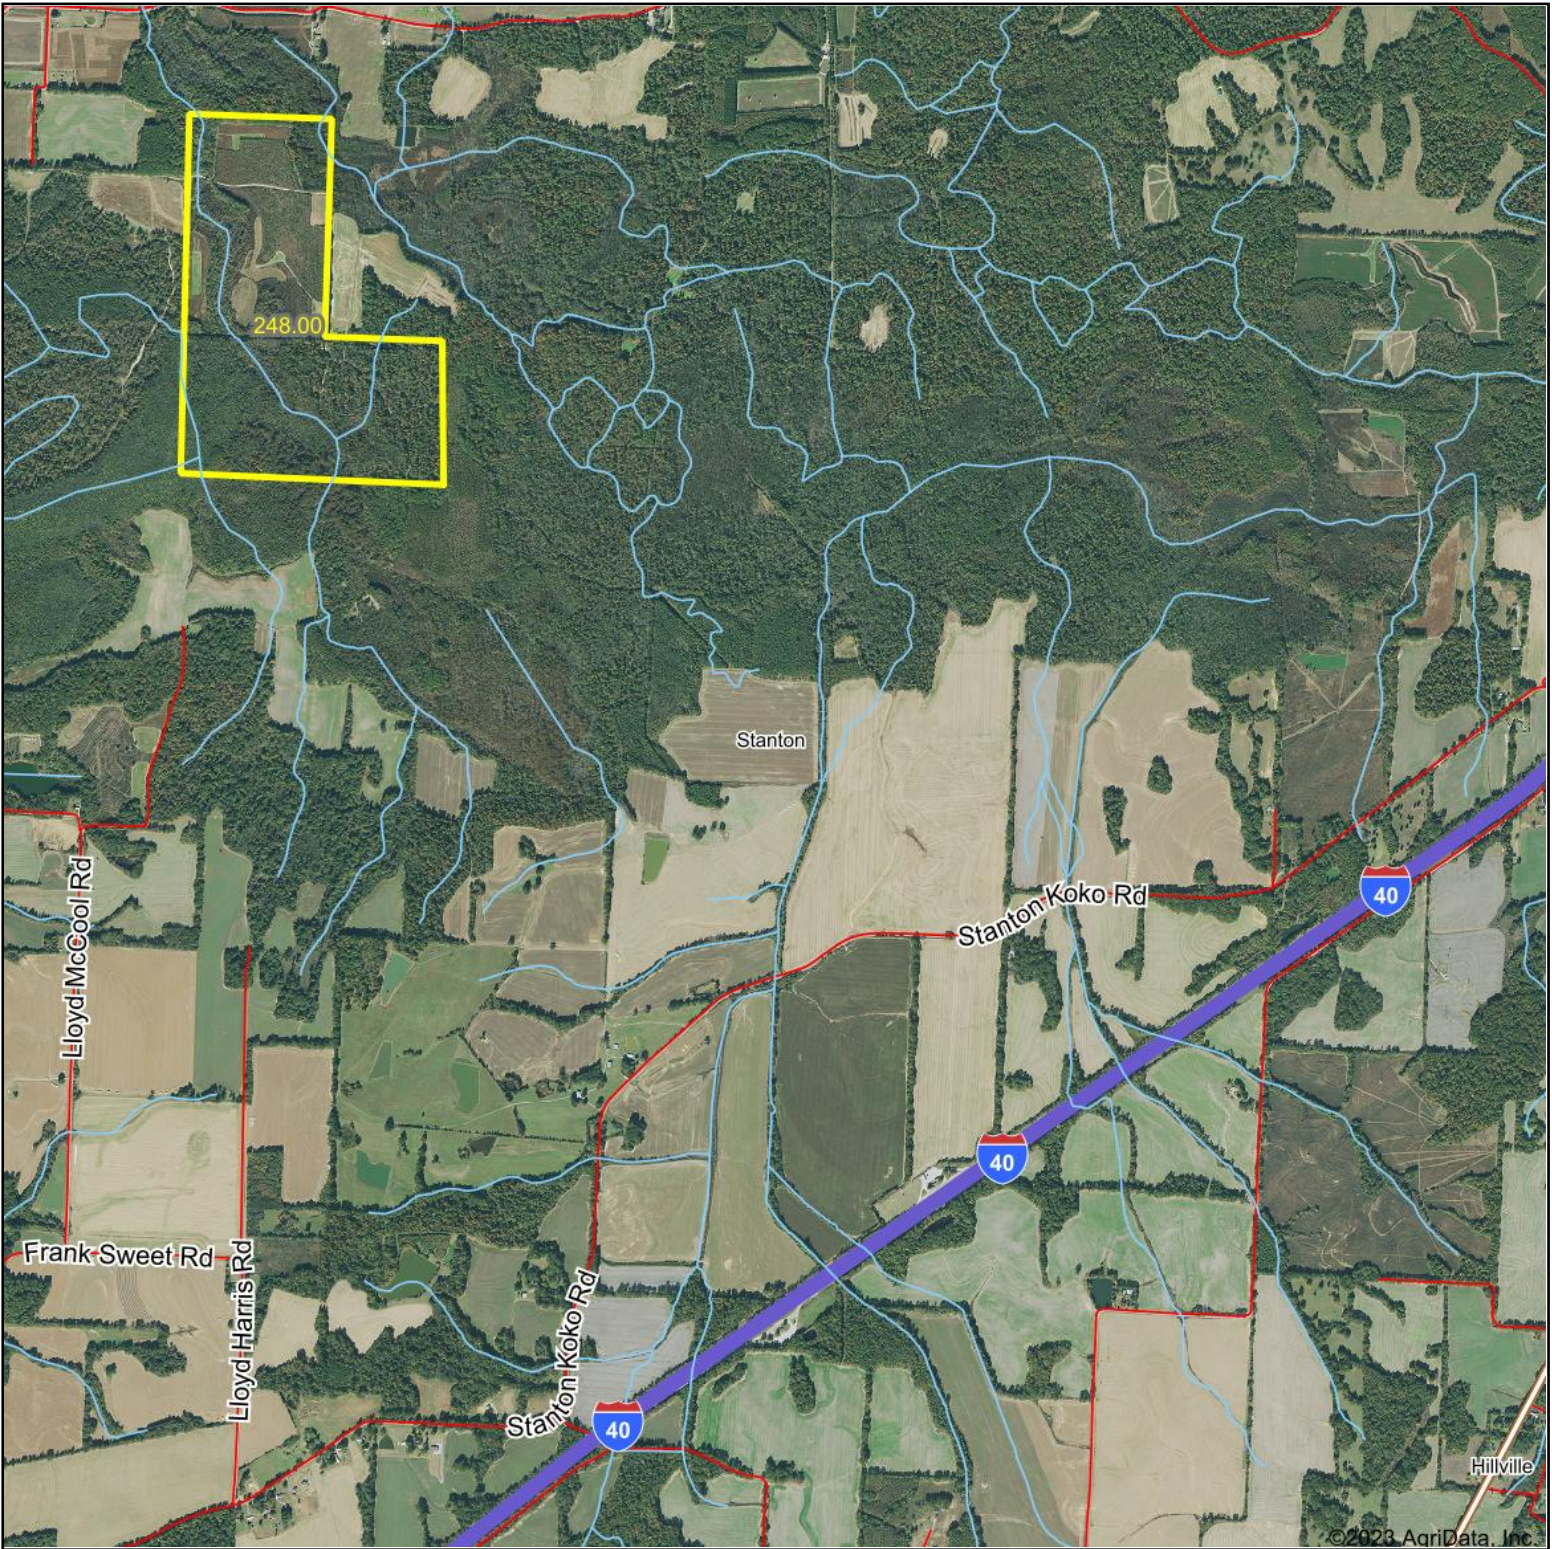

# Aerial Map

Boundary Center: 35° 29' 28.08, -89° 19' 46.14

0ft 2780ft 5559ft

Maps Provided By:

© AgriData, Inc. 2023 www.AgriDataInc.com

Haywood County  
Tennessee

10/16/2023