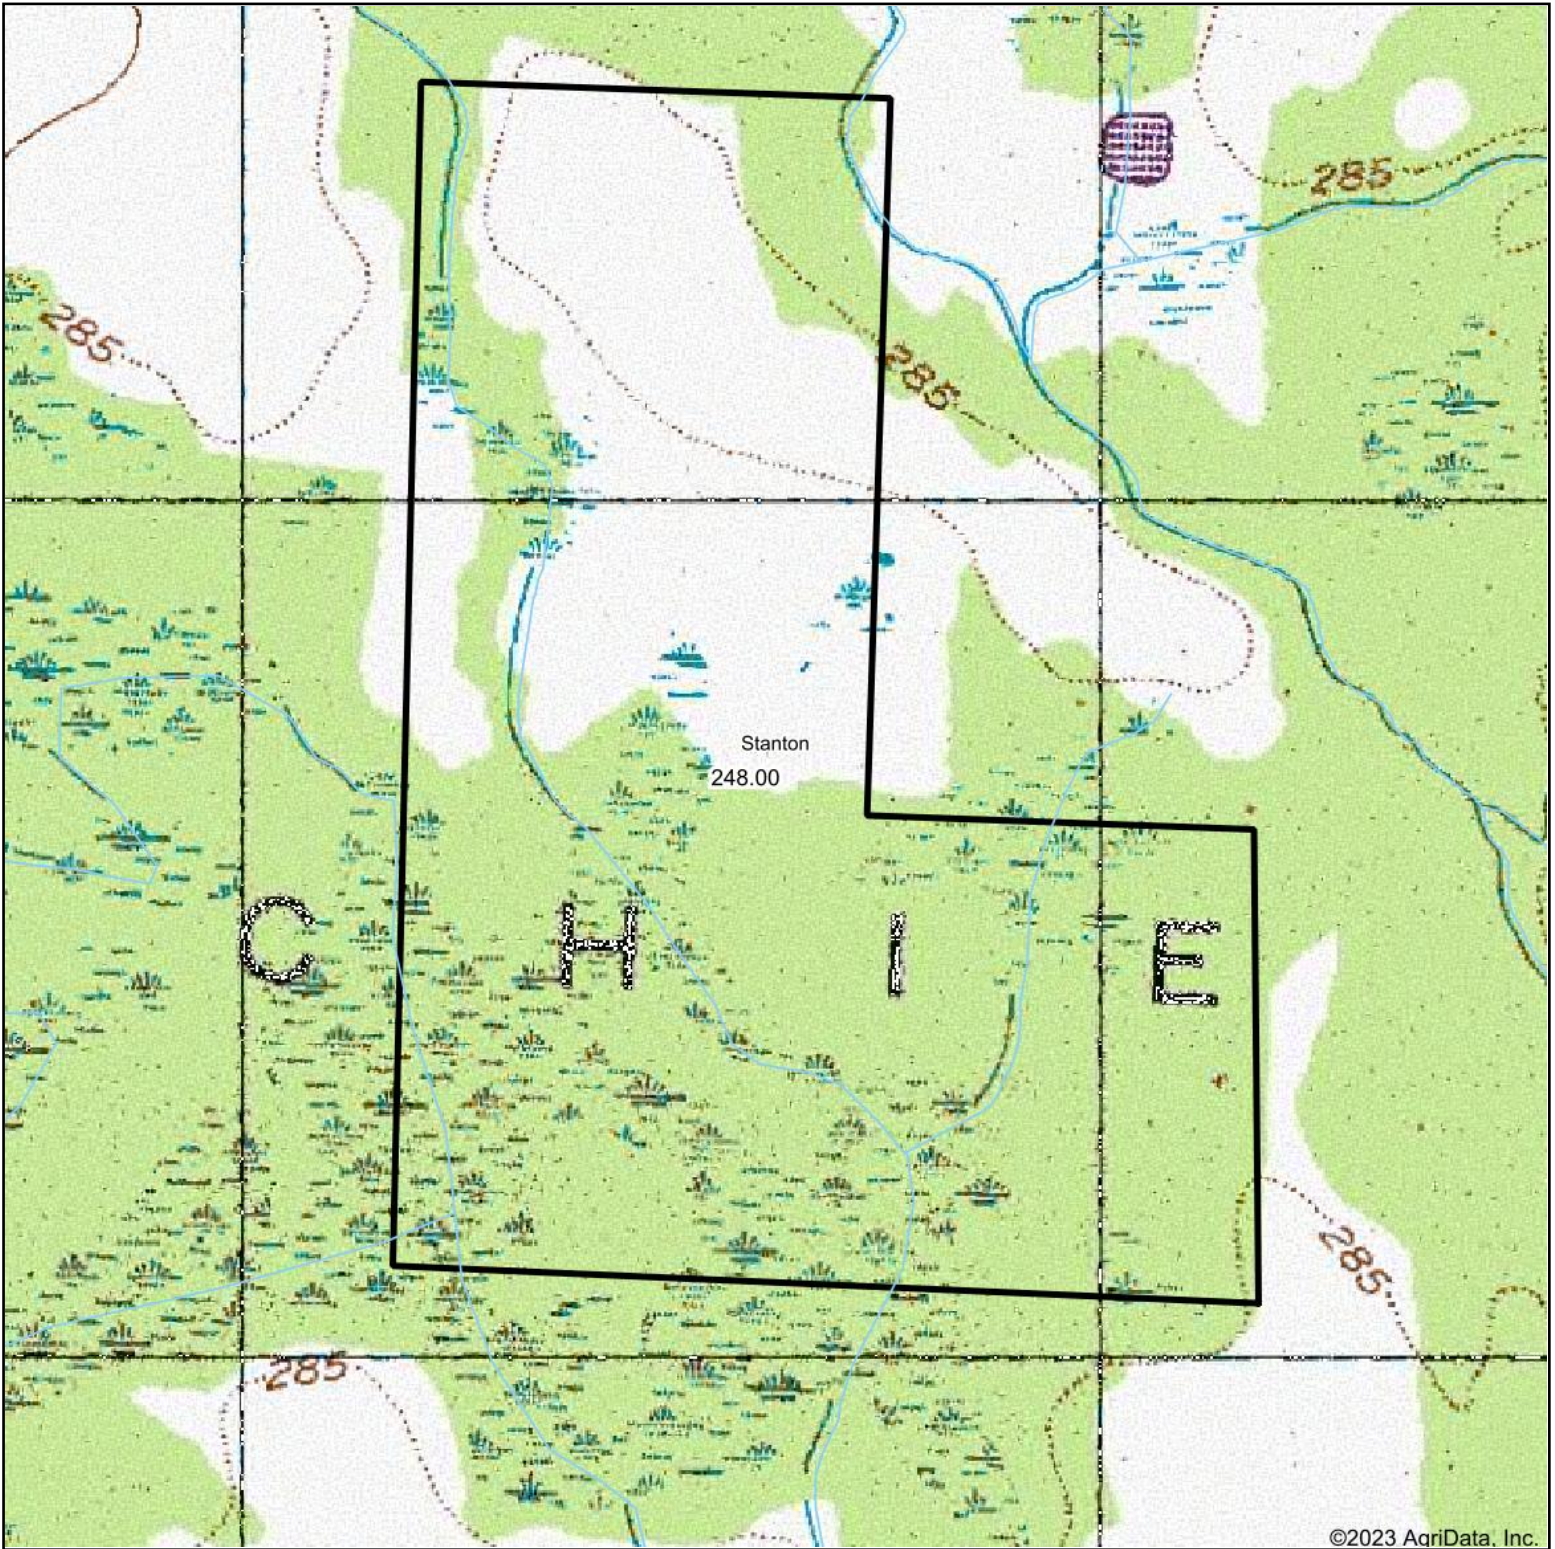

Topography Map

©2023 AgriData, Inc.

Map Center: 35° 29' 24.87, -89° 19' 49.02

Maps Provided By:

© AgriData, Inc. 2023

www.AgriDataInc.com

Haywood County
Tennessee

10/16/2023