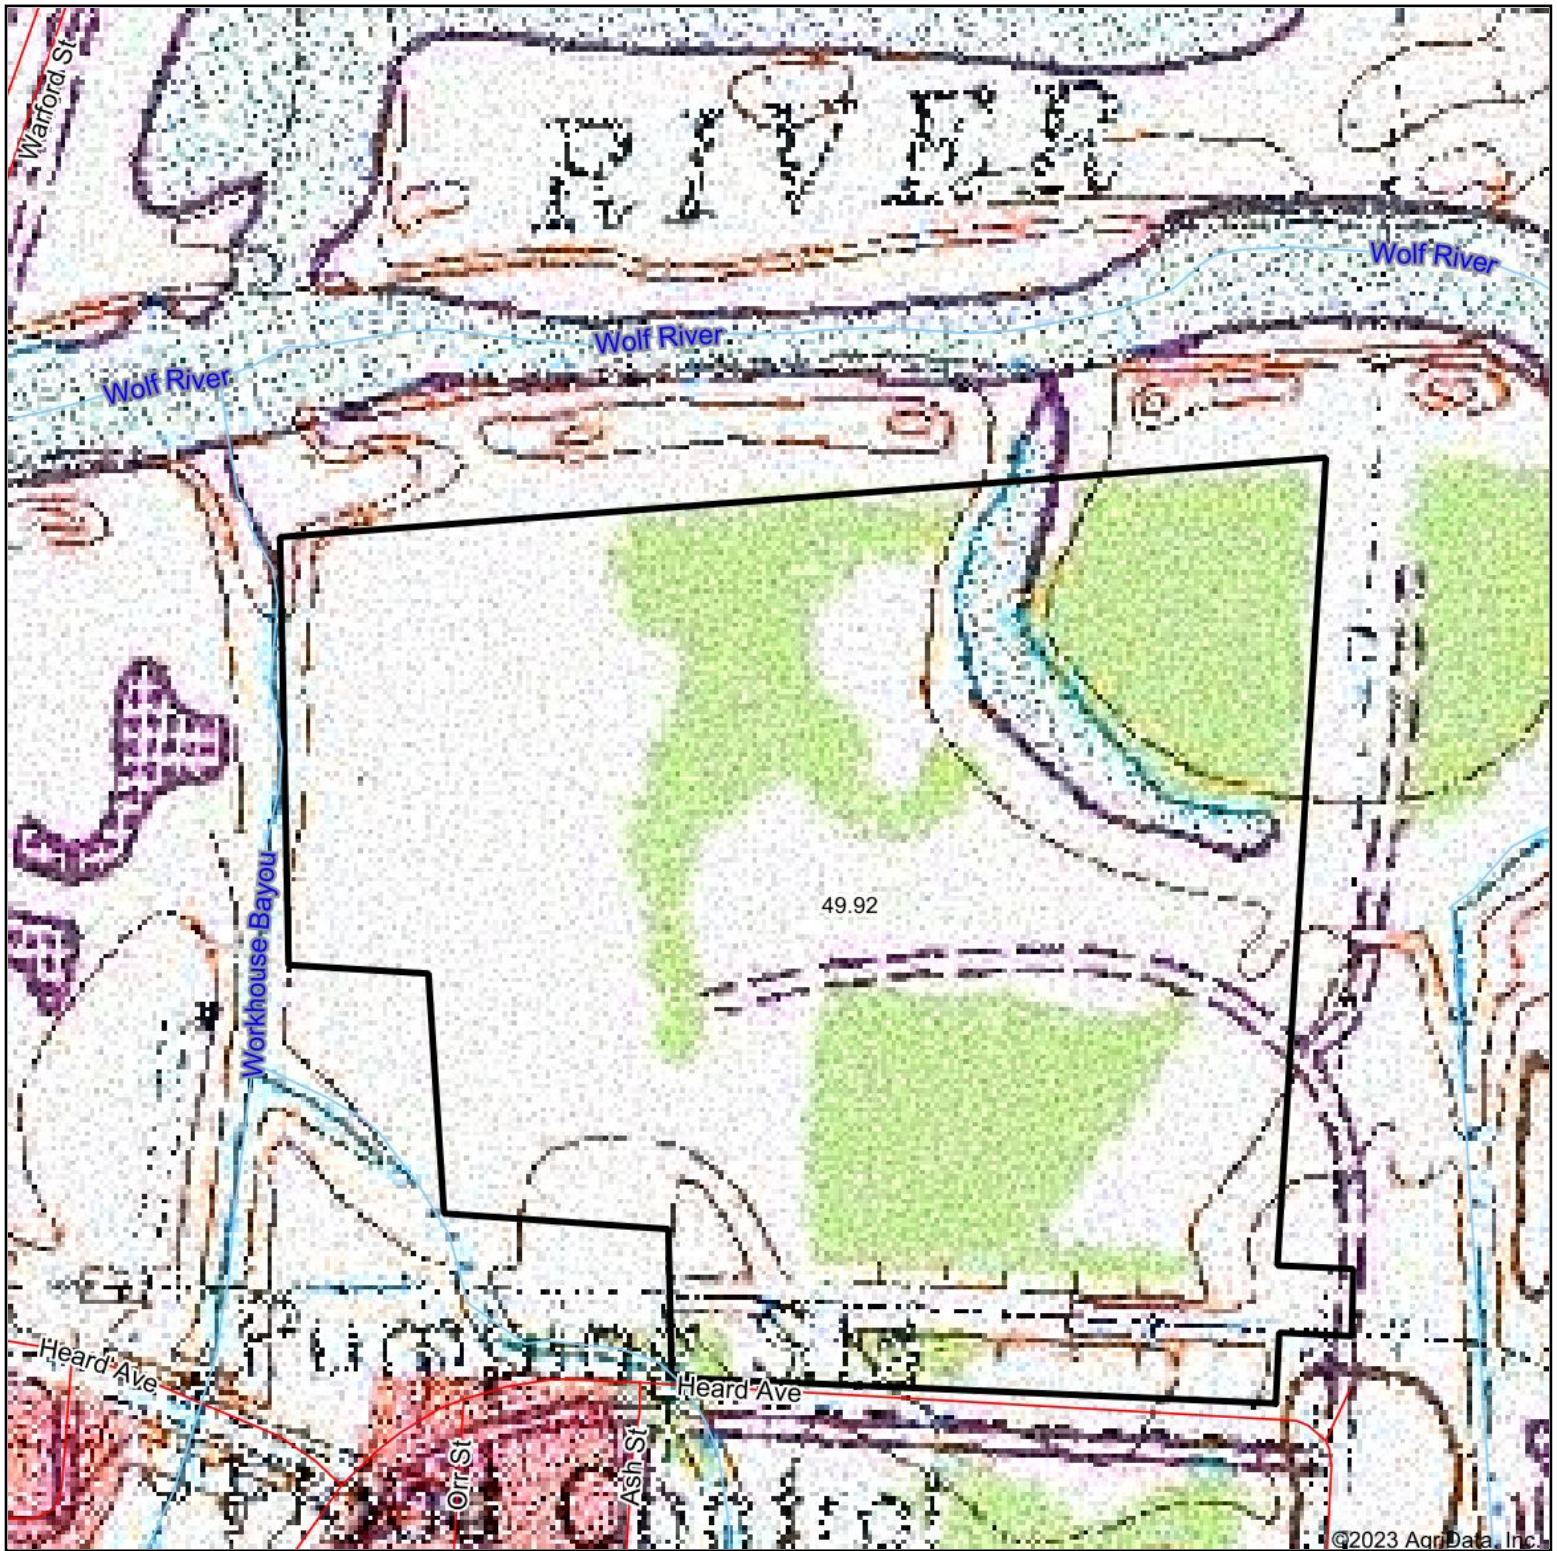

Topography Map

©2023 AgriData, Inc.

Map Center: 35° 11' 1.45, -89° 57' 10.2

Maps Provided By:

© AgriData, Inc. 2023 www.AgrIDataInc.com

Shelby County
Tennessee

10/20/2023