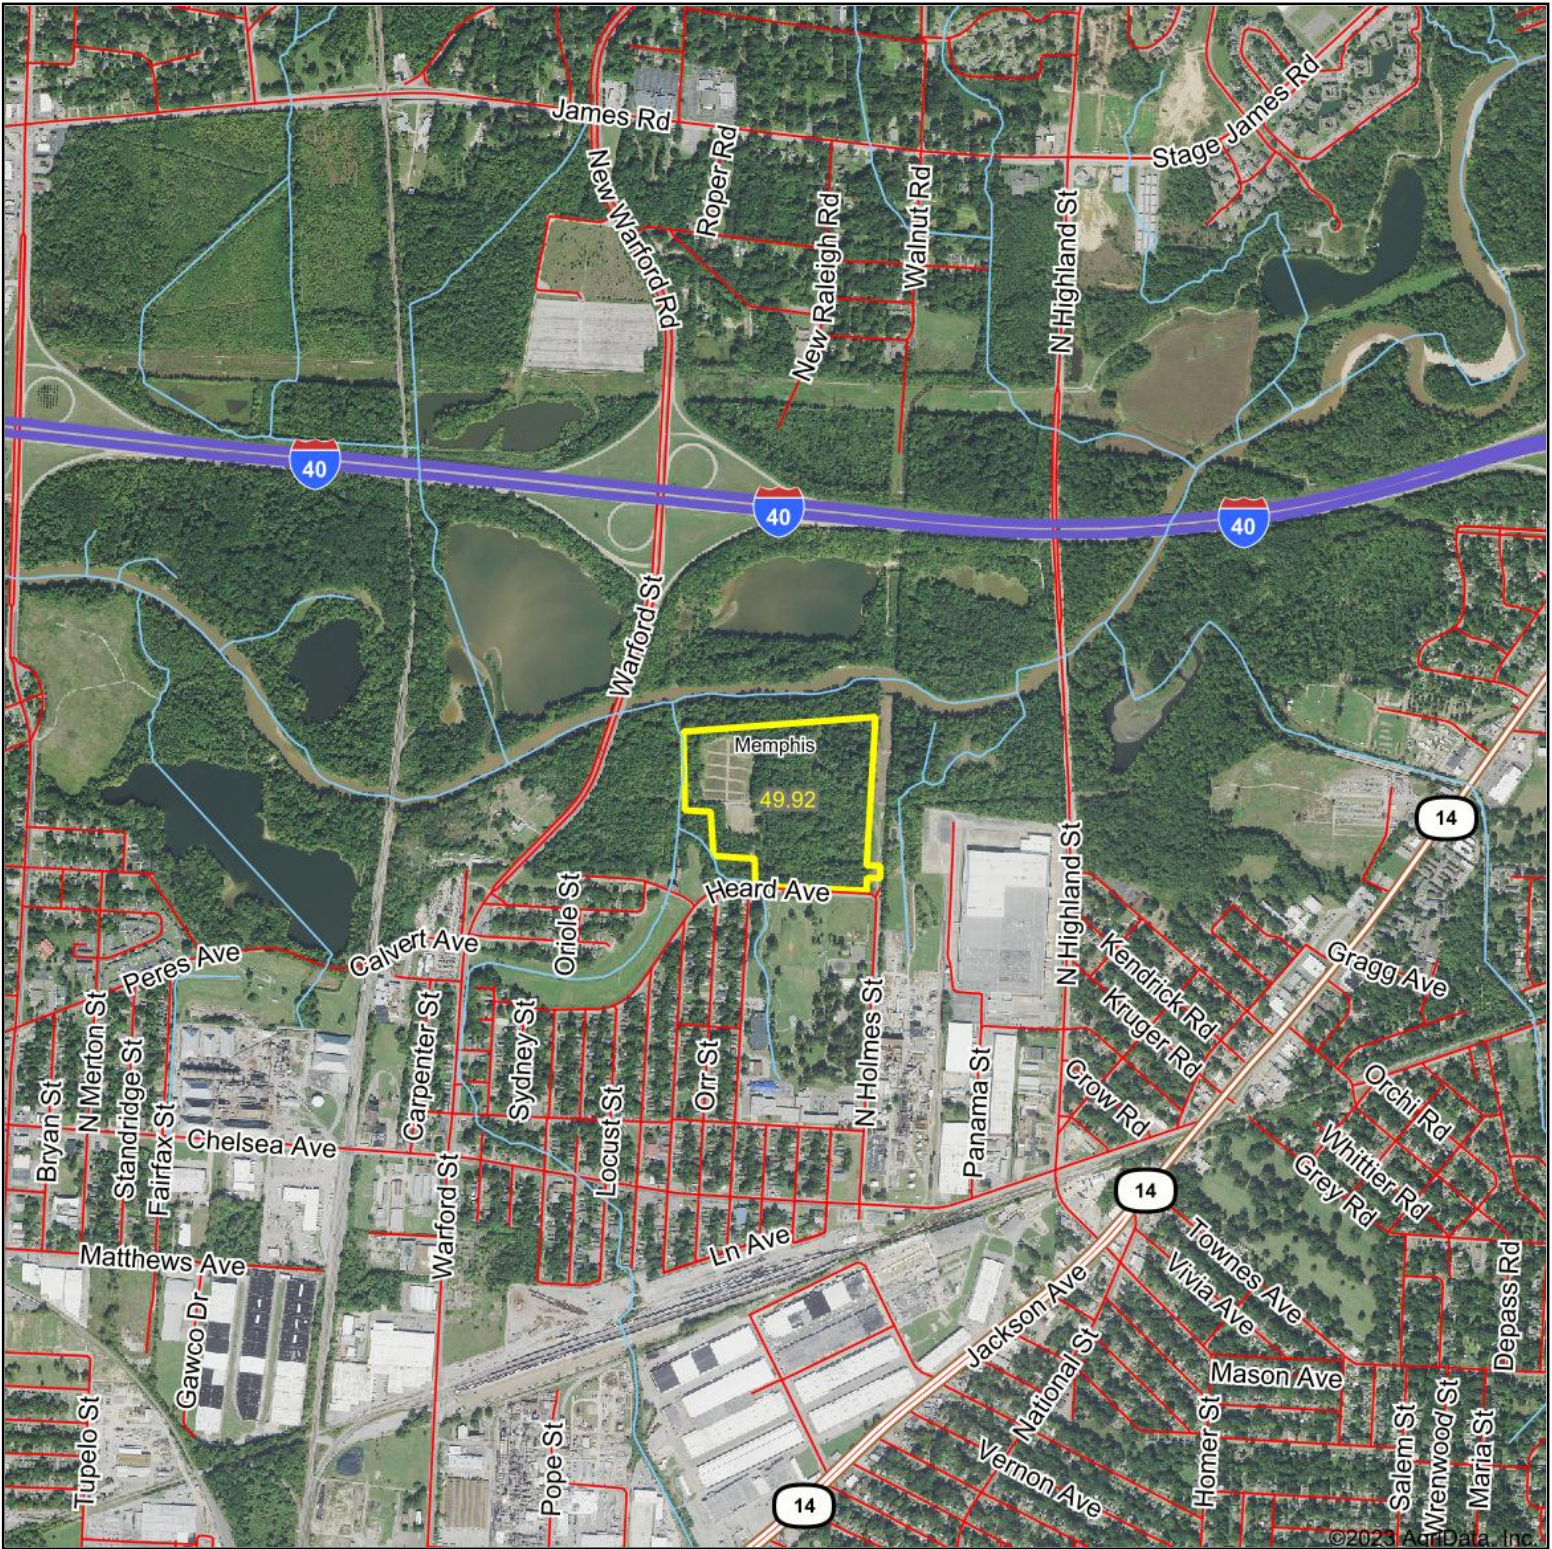

Woodstock Bayou Location Map

Boundary Center: 35° 10' 59.22, -89° 57' 9.36

0ft 1972ft 3945ft

Shelby County
Tennessee

Maps Provided By:
surety
CUSTOMIZED ONLINE MAPPING
© AgriData, Inc. 2023 www.AgridataInc.com