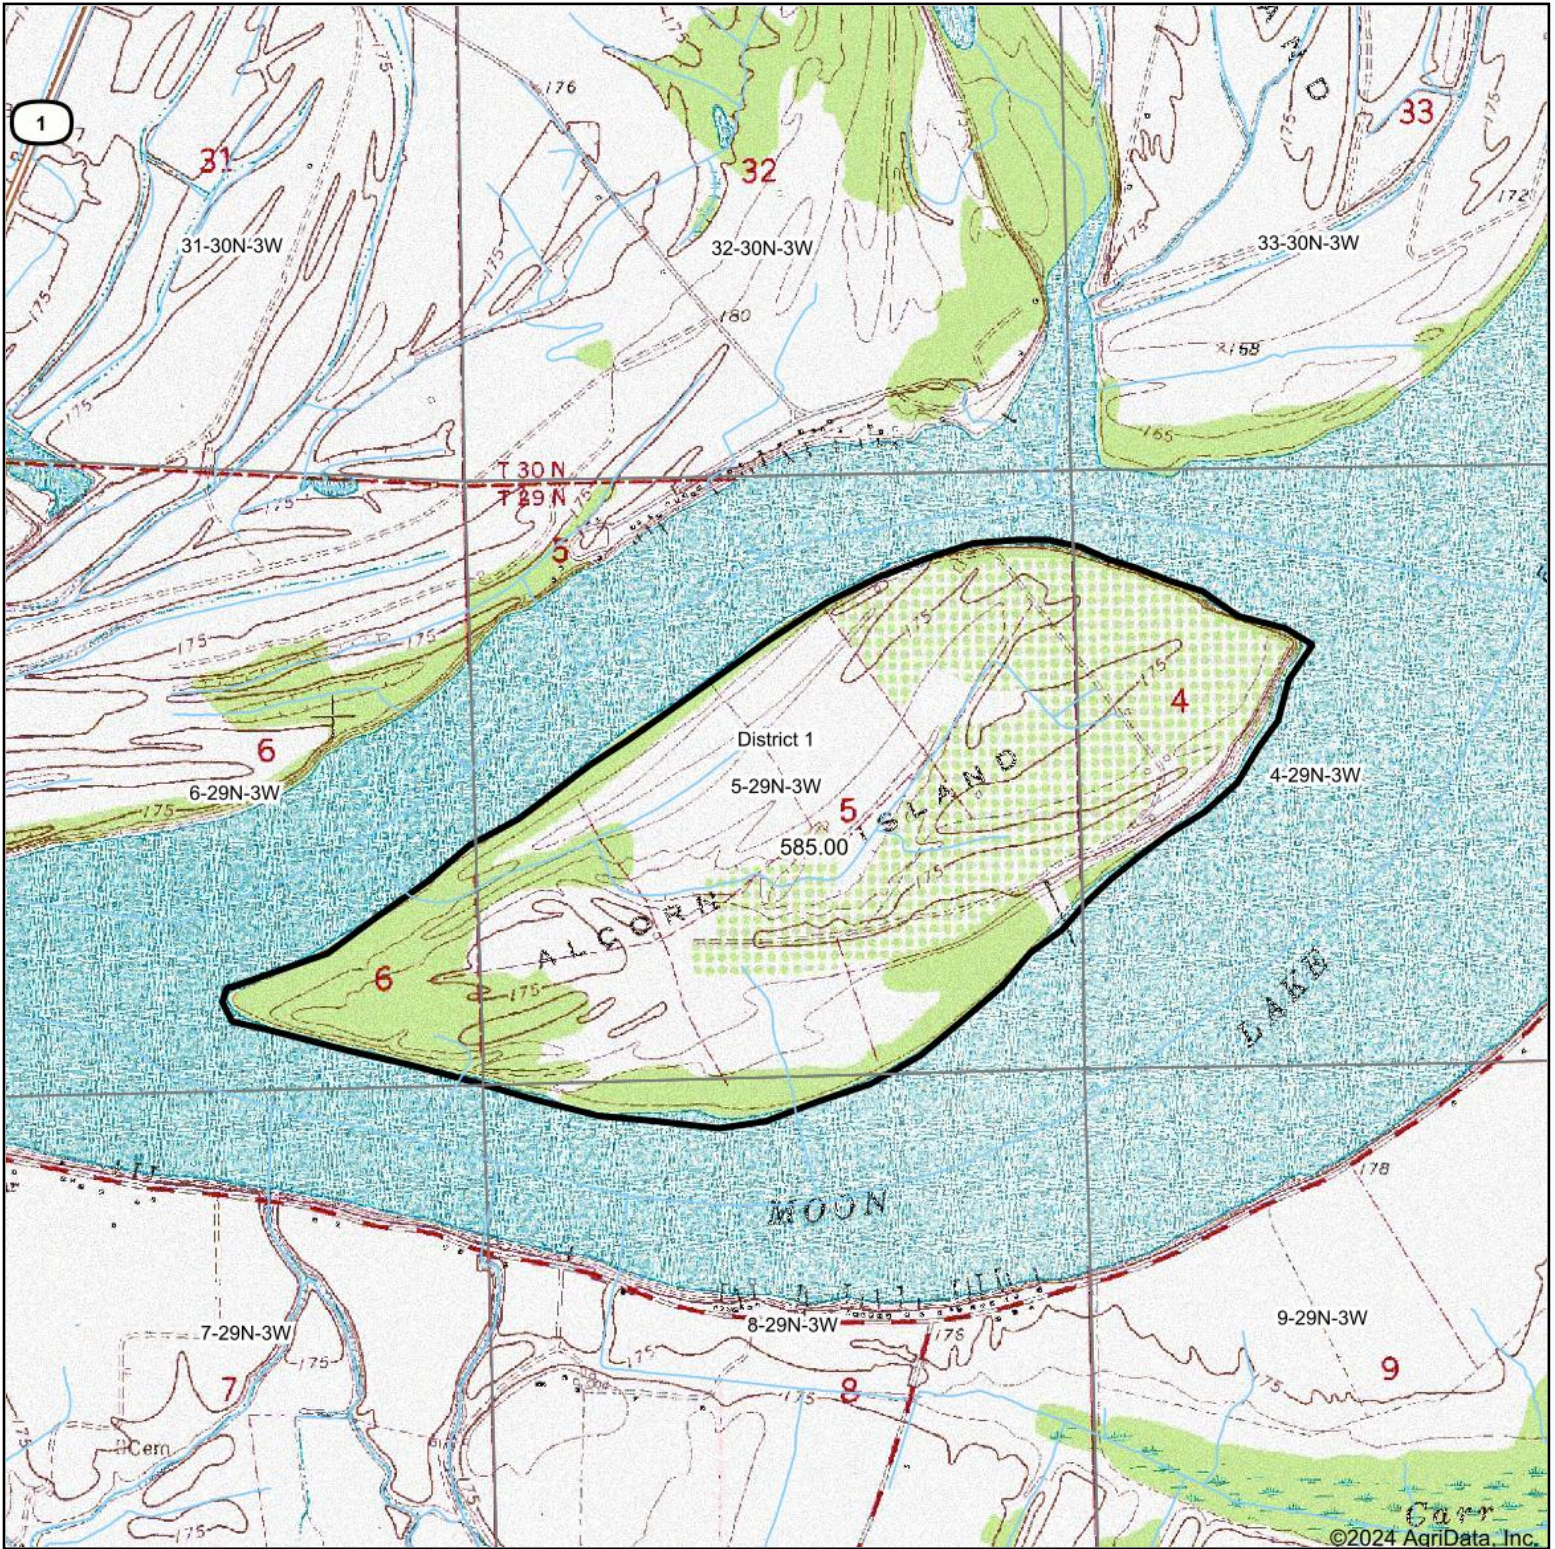

Alcorn Island Topography Map

©2024 AgriData, Inc.

Map Center: 34° 24' 54.44, -90° 31' 44.44

5-29N-3W
Coahoma County
Mississippi

1/5/2024

Maps Provided By:

© AgriData, Inc. 2023

www.AgridataInc.com