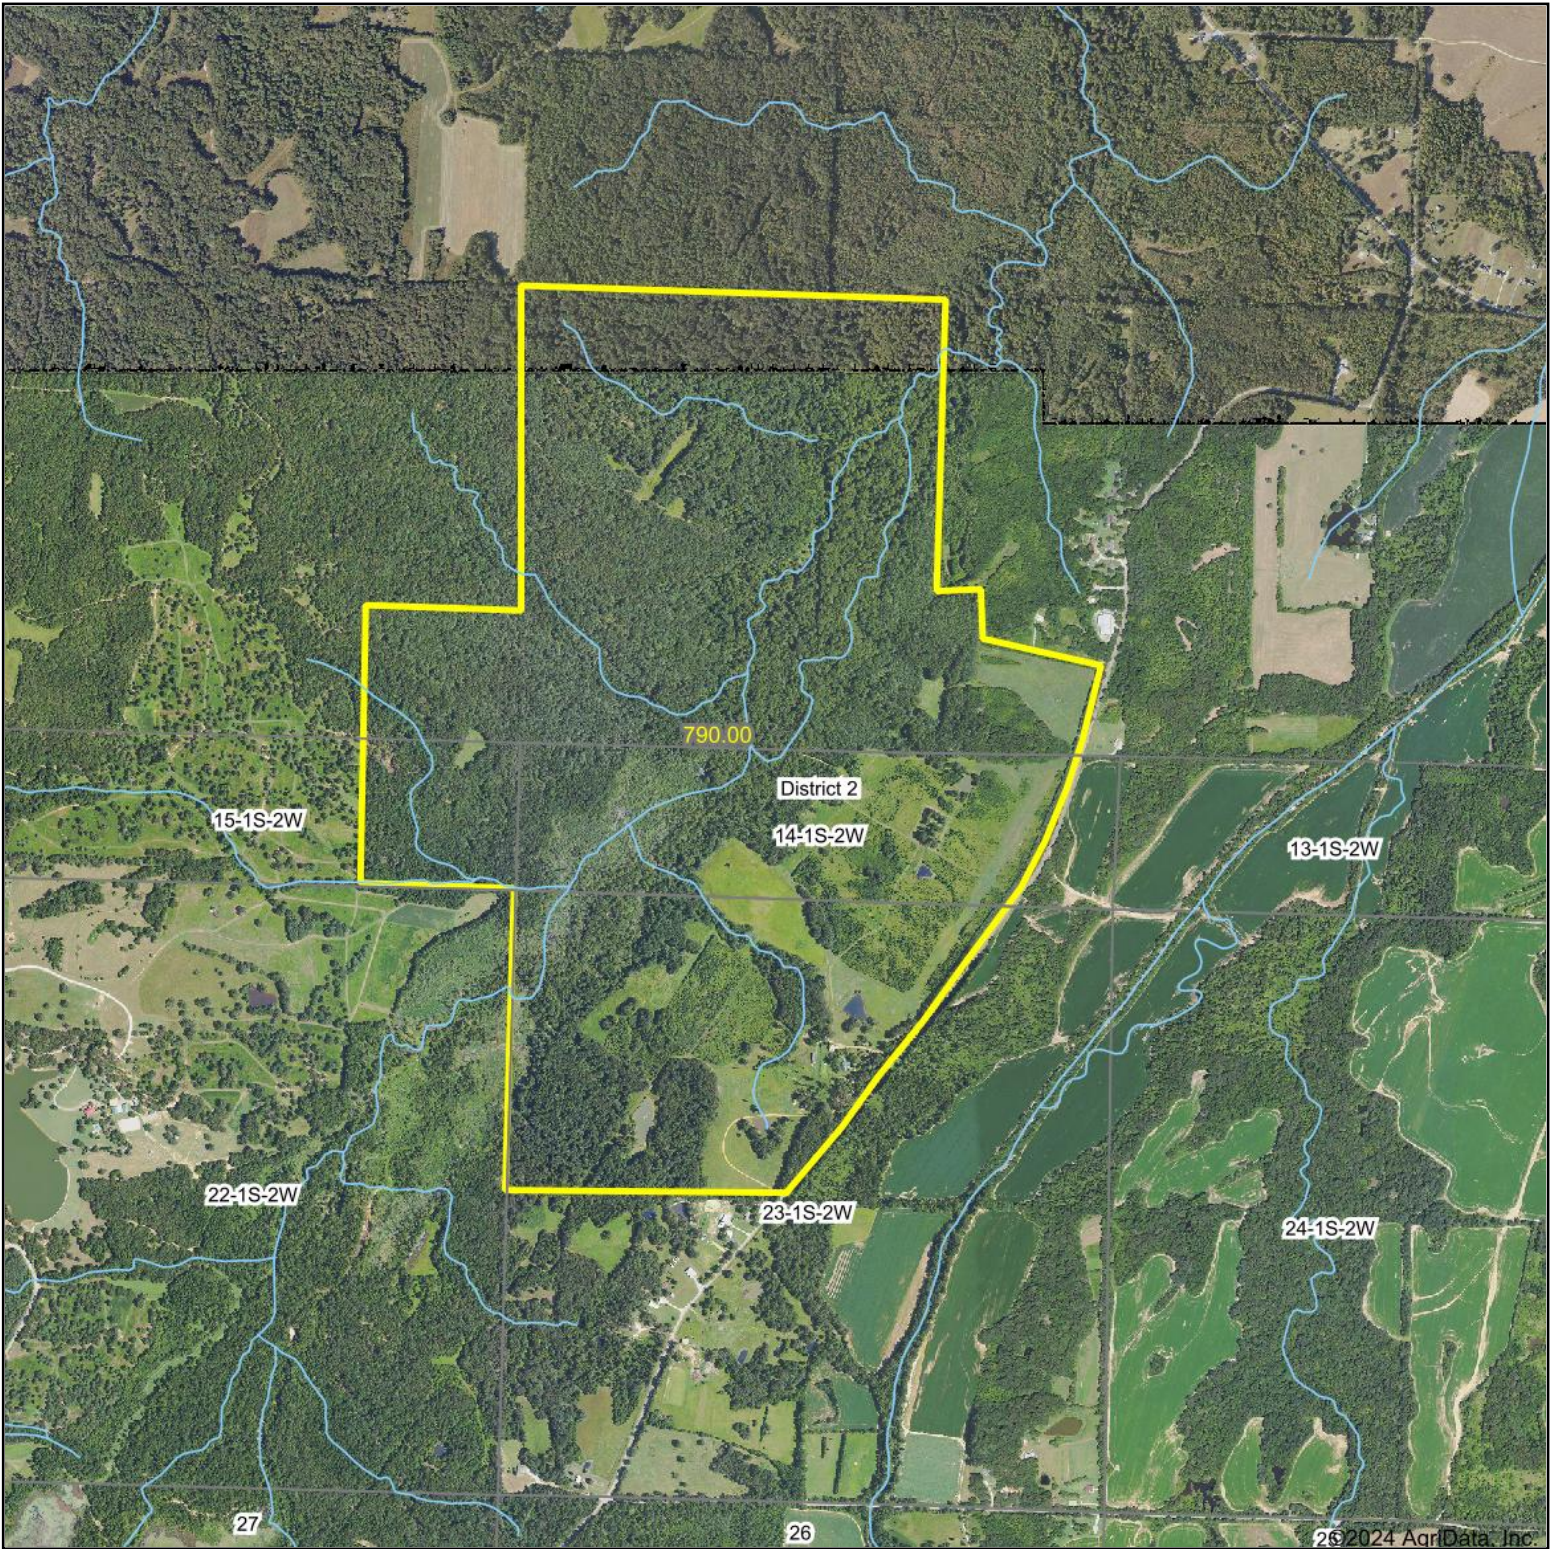

# Aerial Map

Boundary Center: 34° 59' 38.39, -89° 22' 54.08

Fayette County  
Mississippi

Maps Provided By:  
  
CUSTOMIZED ONLINE MAPPING  
© AgriData, Inc. 2023 www.AgriDataInc.com

2/12/2024