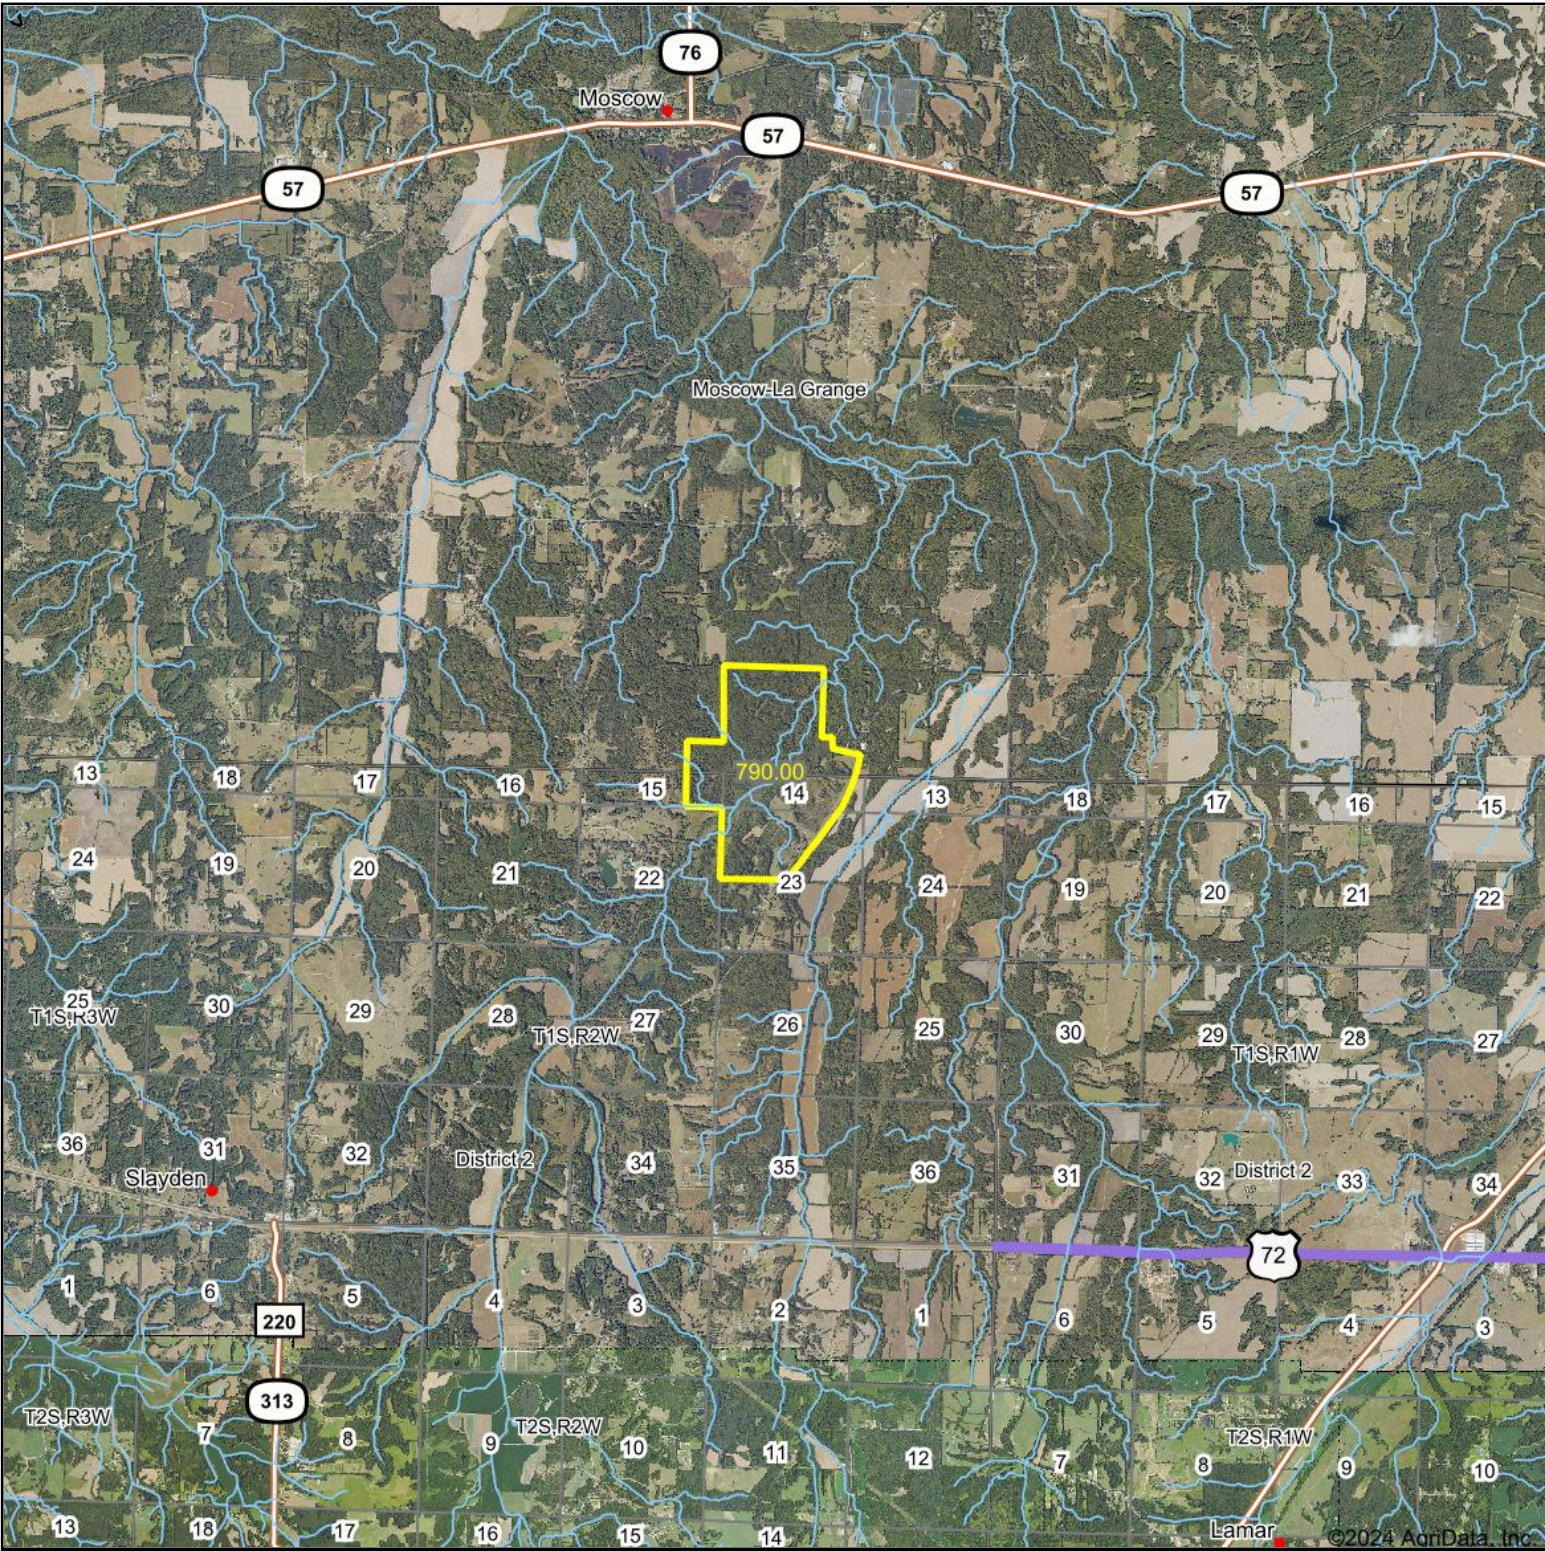

Cedar Lane Farm Location Map

Boundary Center: 34° 59' 38.39, -89° 22' 54.08

Fayette County
Mississippi

2/12/2024