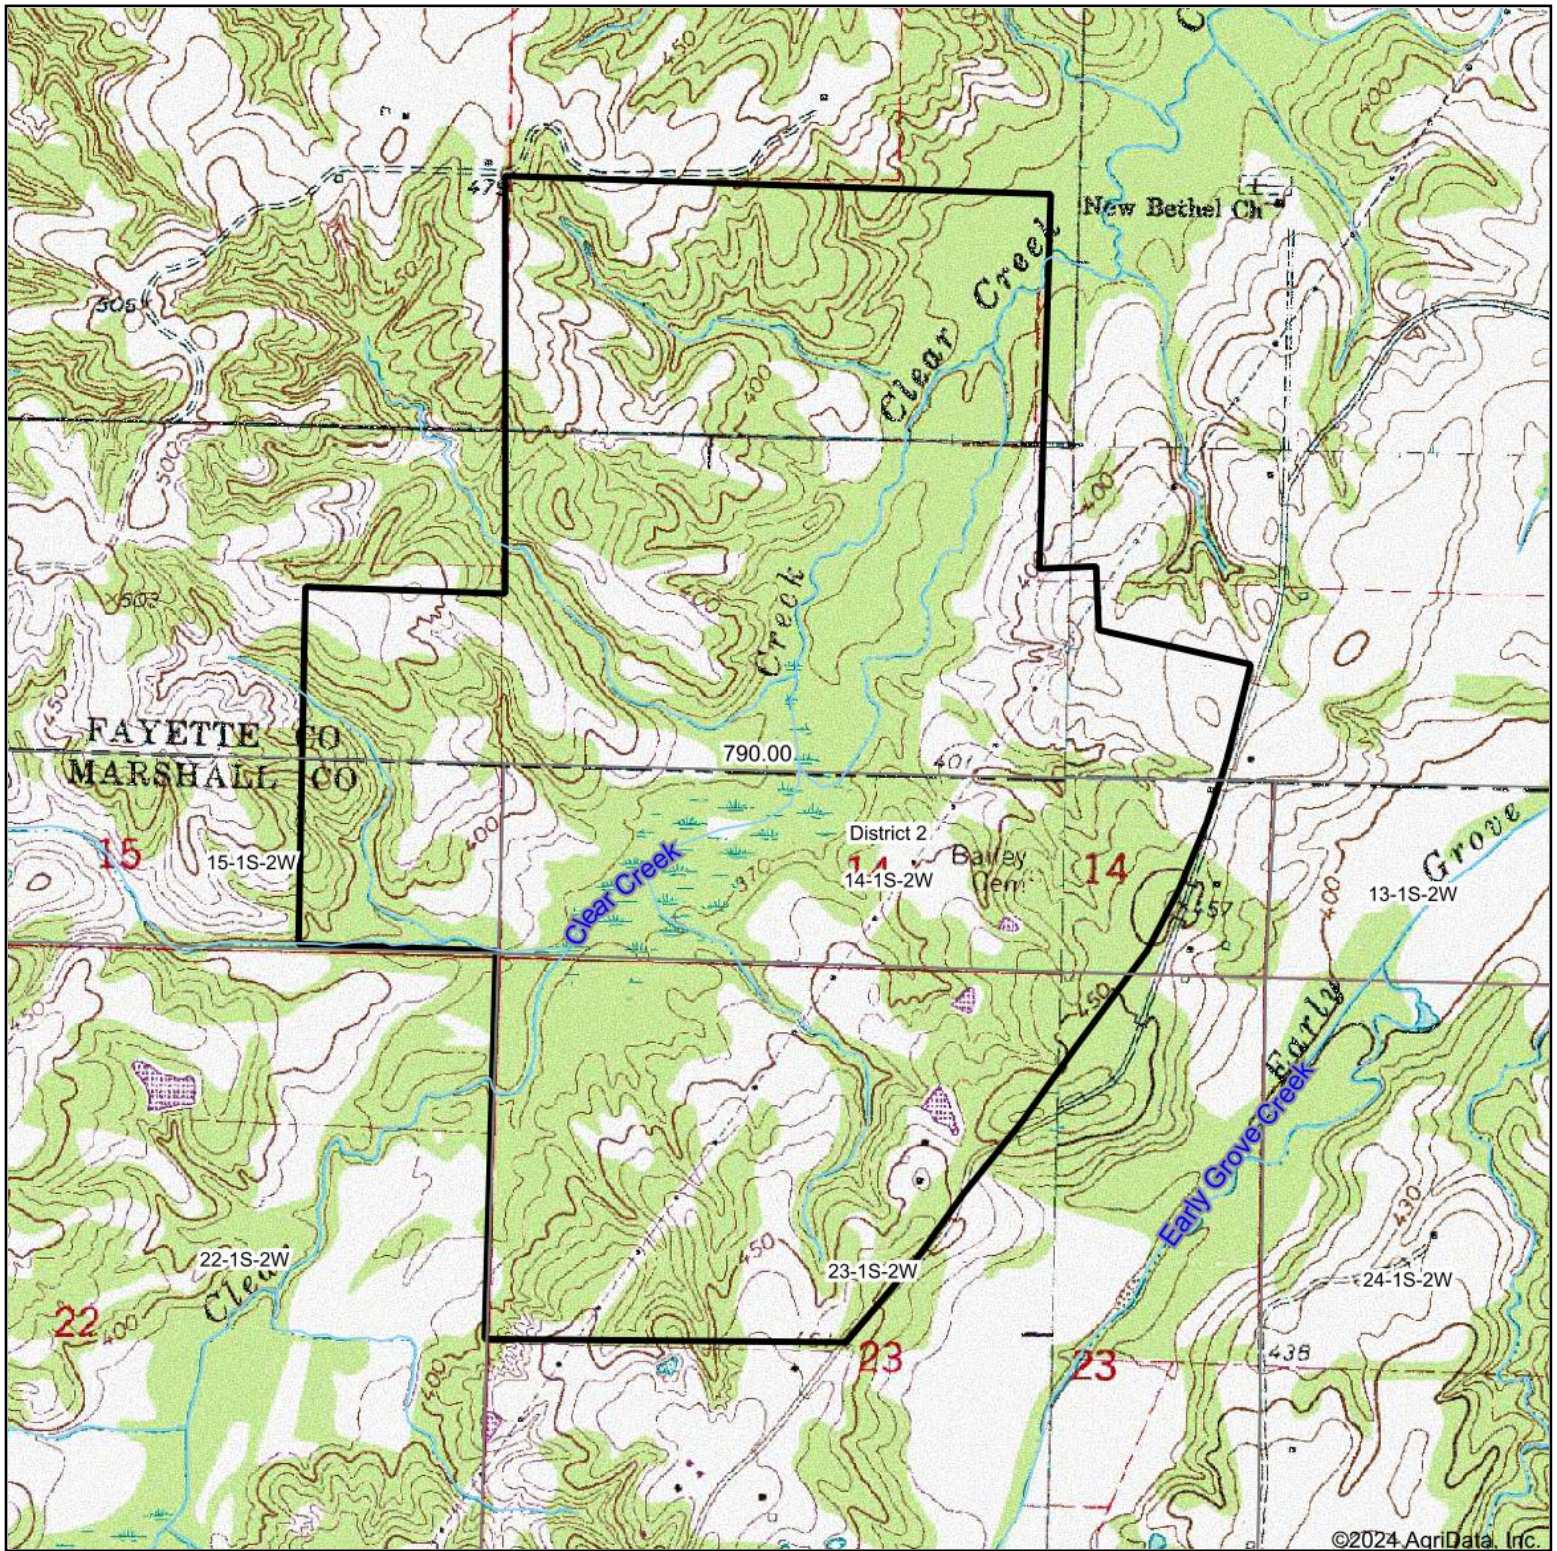

Cedar Lane Farm Topography Map

©2024 AgriData, Inc.

Map Center: 34° 59' 37.47, -89° 22' 53.79

Maps Provided By:

© AgriData, Inc. 2023

www.AgriDataInc.com

14-1S-2W
Marshall County
Mississippi

2/12/2024