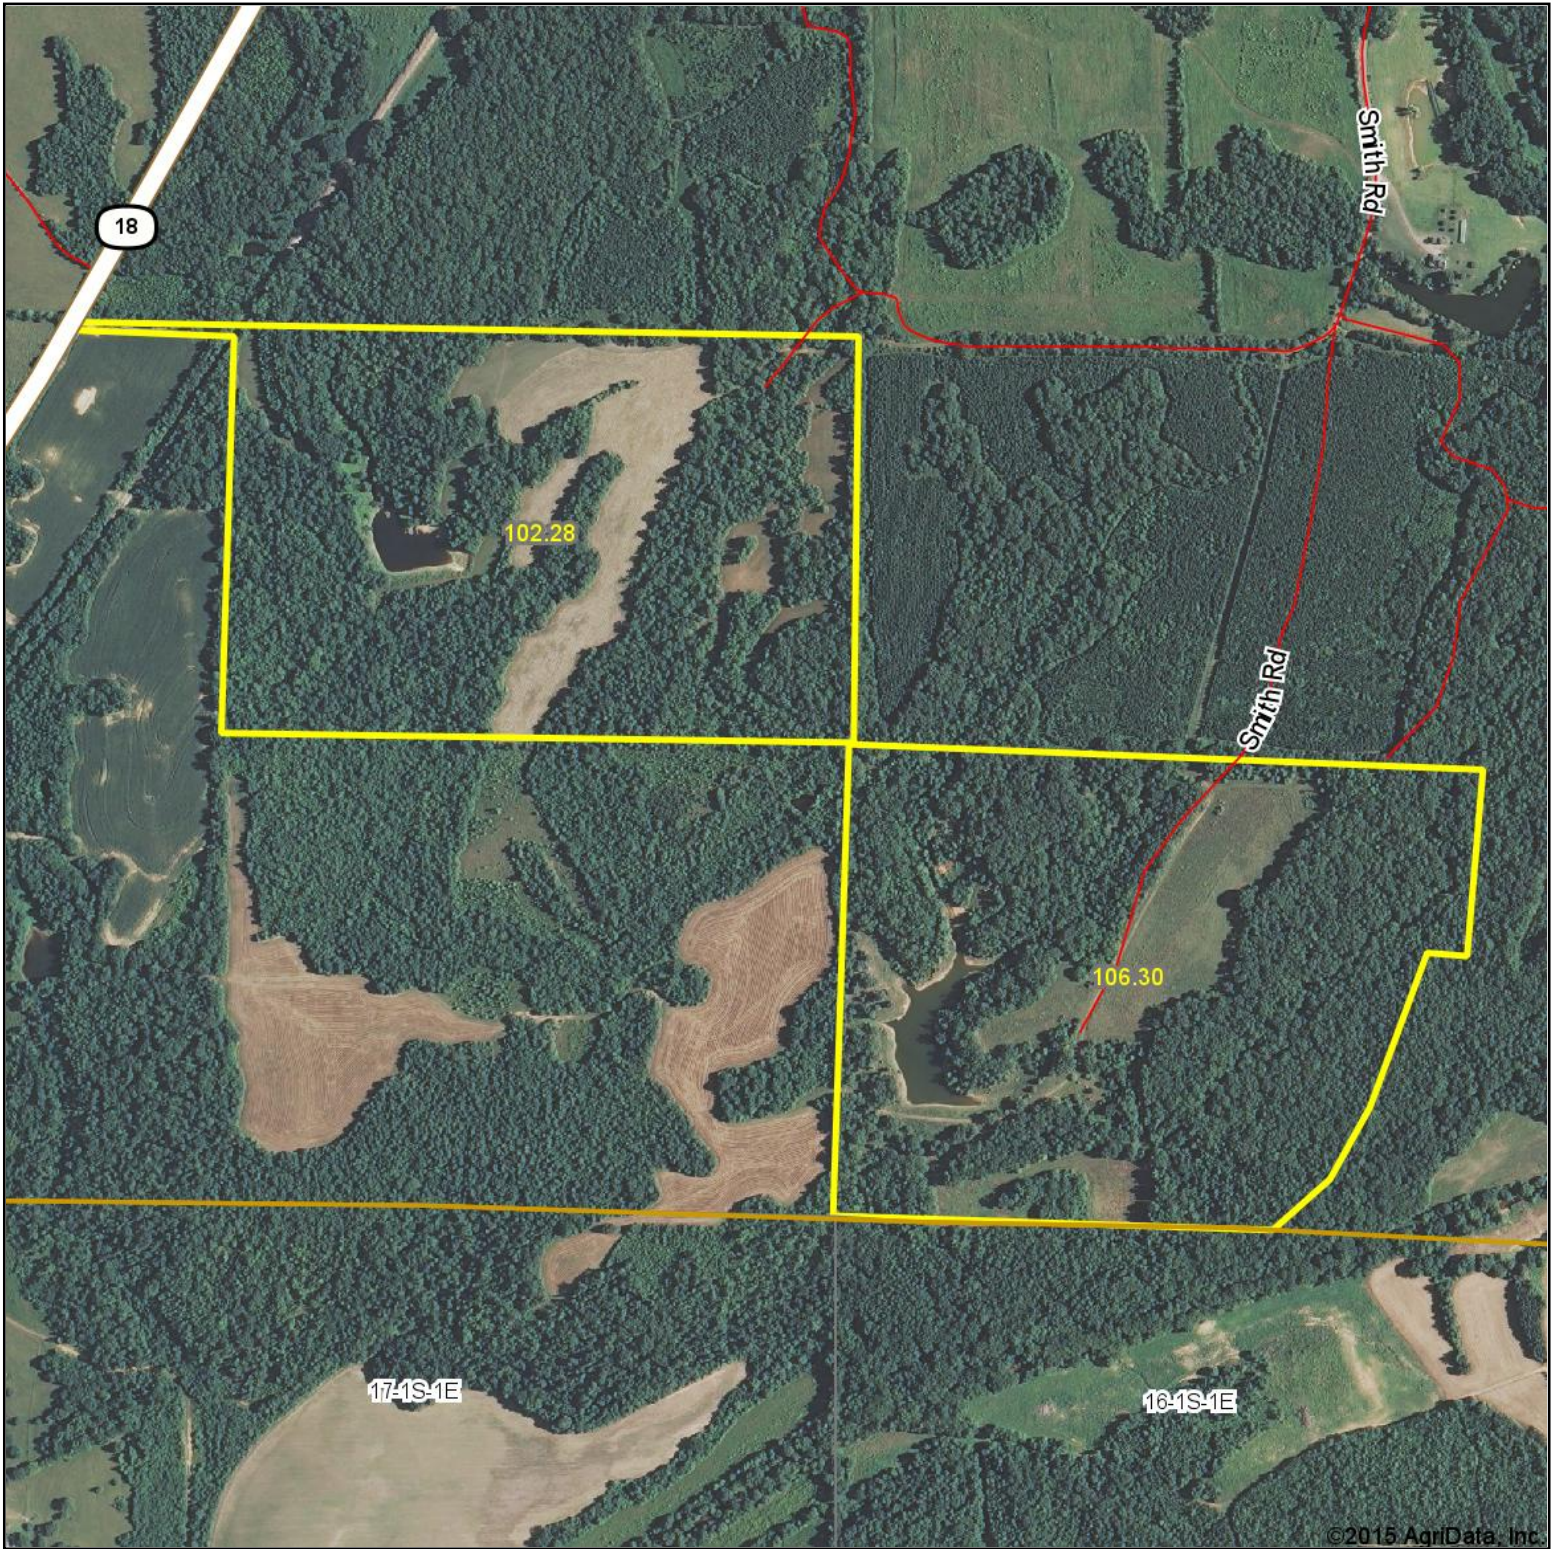

Aerial Map

©2015 AgriData, Inc.

Maps Provided By:

© AgriData, Inc. 2014 www.AgriDataInc.com

Fayette County
Tennessee

map center: 34° 59' 59.02, 89° 12' 45.65

scale: 10554

3/27/2015